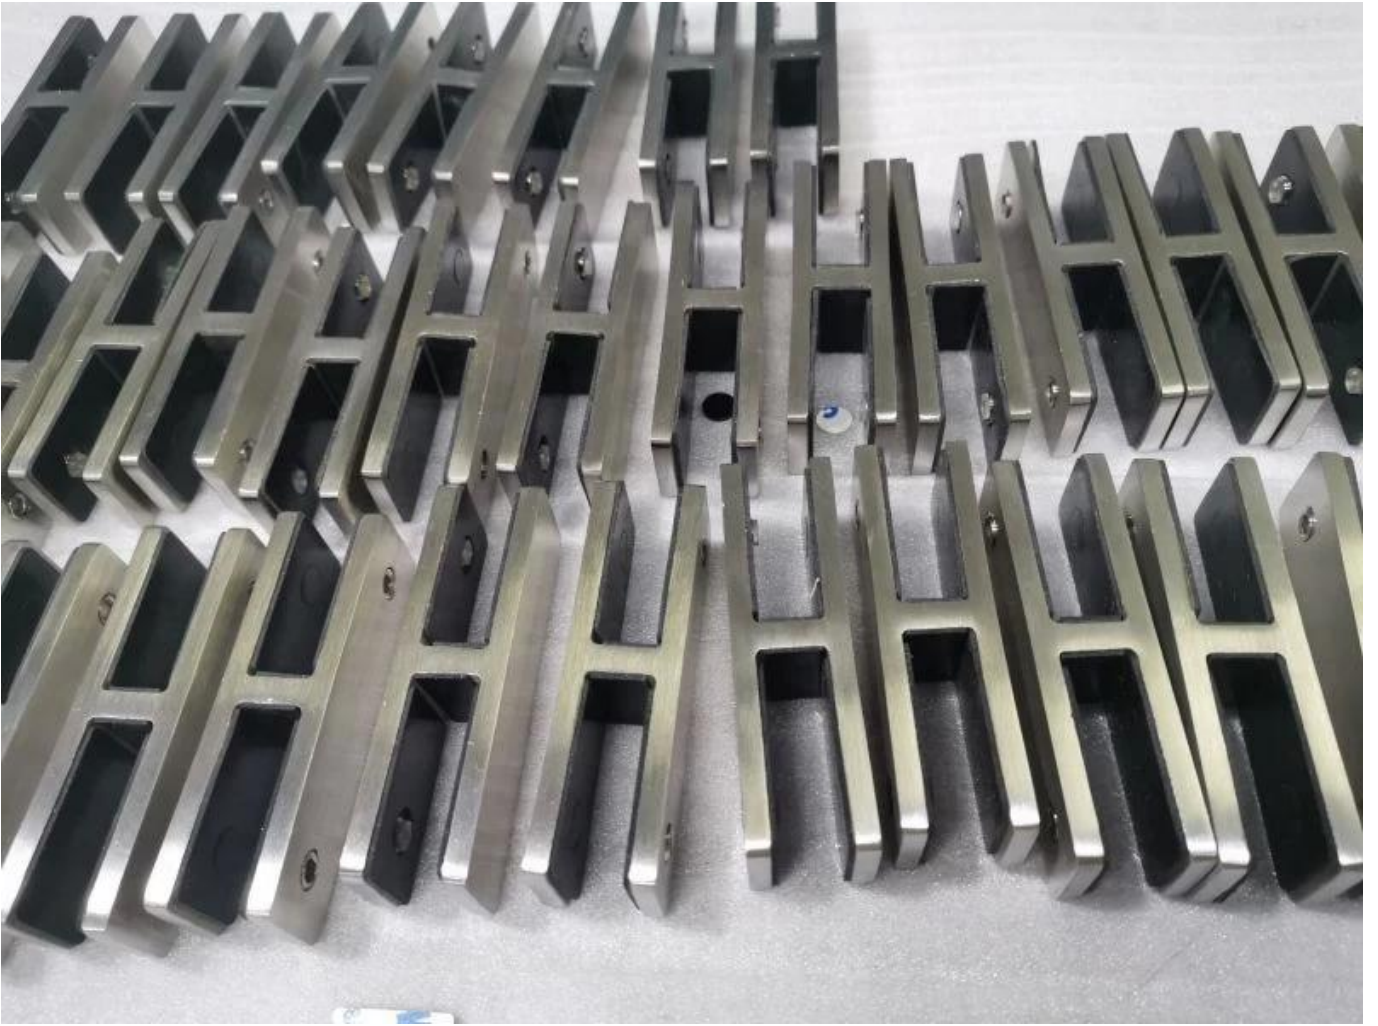

Product Specs.

Product	Chrome Double Side Fix Balcony Railing 316 Stainless Steel 180 Degree Glass Clamp
Material	Stainless Steel 304(L) / 316(L)
Technology	Casting, Punching, Welding
Designs	D Type, Square Type, Two-Way, Corner, etc.
Size	50x40x25mm, 45x45x27mm, 100x40x23mm, or Customized
Glass Thickness	6.0 - 20.0mm, or Customized
Pipe Diameter	38.1mm, 42.4mm, 50.8mm, or Customized
Surface Finish	Satin, Polished, Mirror, Chrome Plated, PVD, etc.
Installation	Screwing, Welding
Application	Balustrade, Railing, Handrail, Stair, Balcony
Packaging	Plastic/Bubble Bags + Paper Boxes + Cartons + Pallets, or Customized
Payment	T/T (30% Deposit), L/C, PayPal, Alibaba Trade Assurance, etc.

Product Show

Small M8 screws with plastic end for the glass clamp

Technical drawing

Glass TO GLASS HOLDER 180°

Mass Production

Application photo

Other types of glas clamps

G102