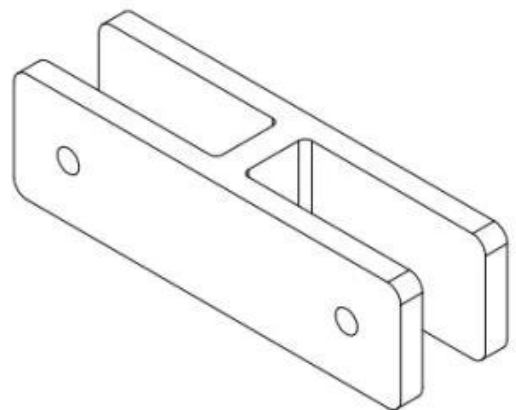

Product Specs.

Product	Chrome Double Side Fix Balcony Railing 316 Stainless Steel 180 Degree Glass Clamp
Material	Stainless Steel 304(L) / 316(L)
Technology	Casting, Punching, Welding
Designs	D Type, Square Type, Two-Way, Corner, etc.
Size	50x40x25mm, 45x45x27mm, 100x40x23mm, or Customized
Glass Thickness	6.0 - 20.0mm, or Customized
Pipe Diameter	38.1mm, 42.4mm, 50.8mm, or Customized
Surface Finish	Satin, Polished, Mirror, Chrome Plated, PVD, etc.
Installation	Screwing, Welding
Application	Balustrade, Railing, Handrail, Stair, Balcony
Packaging	Plastic/Bubble Bags + Paper Boxes + Cartons + Pallets, or Customized
Payment	T/T (30% Deposit), L/C, PayPal, Alibaba Trade Assurance, etc.

Product Show

Small M8 screws with plastic end for the glass clamp

Technical drawing

Glass TO GLASS HOLDER 180°

Mass Production

Application photo

Other types of glas clamps

G102