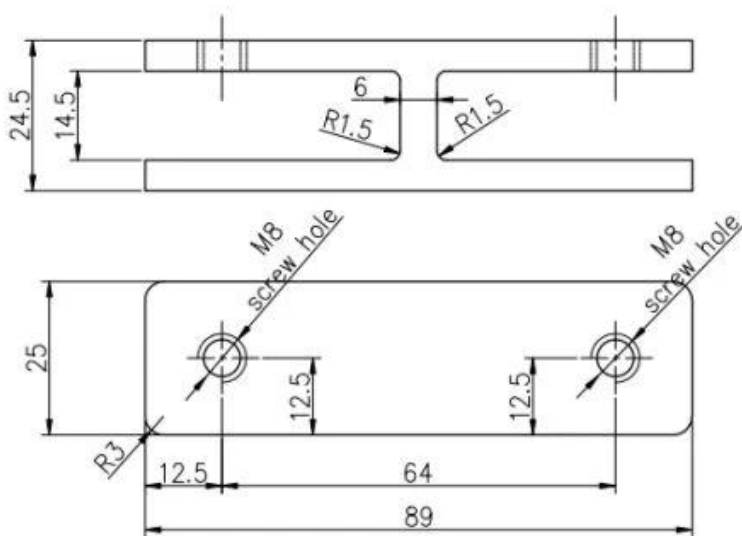

Product Specs.

Product	Chrome Double Side Fix Balcony Railing 316 Stainless Steel 180 Degree Glass Clamp
Material	Stainless Steel 304(L) / 316(L)
Technology	Casting, Punching, Welding
Designs	D Type, Square Type, Two-Way, Corner, etc.
Size	50x40x25mm, 45x45x27mm, 100x40x23mm, or Customized
Glass Thickness	6.0 - 20.0mm, or Customized
Pipe Diameter	38.1mm, 42.4mm, 50.8mm, or Customized
Surface Finish	Satin, Polished, Mirror, Chrome Plated, PVD, etc.
Installation	Screwing, Welding
Application	Balustrade, Railing, Handrail, Stair, Balcony
Packaging	Plastic/Bubble Bags + Paper Boxes + Cartons + Pallets, or Customized
Payment	T/T (30% Deposit), L/C, PayPal, Alibaba Trade Assurance, etc.

Product Show

Small M8 screws with plastic end for the glass clamp

Technical drawing

Glass TO GLASS HOLDER 180°

Mass Production

Application photo

Other types of glas clamps

G102