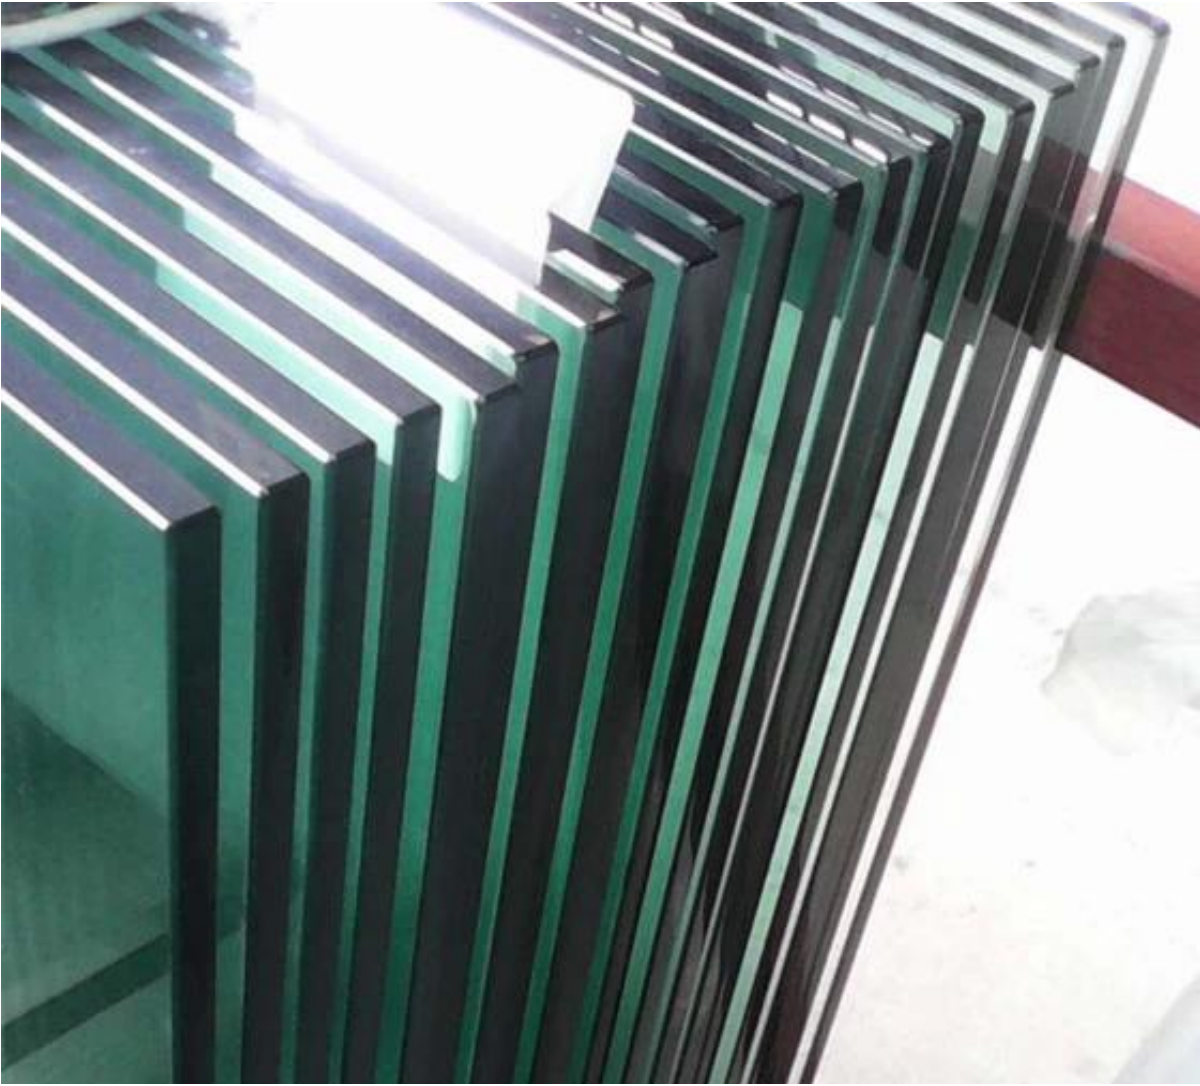

Shenzhen Launch supplies modern design glass railing stainless steel balustrade for both commercial and residential buildings .

Specs. of stainless steel glass balustrade posts-

1. 50x50mm square balustrade post
2. Height of post 1008mm
3. Glass fitting attached to balustrade posts 40mm diameter
4. 6mm thick base plate
5. 100mm x 100mm base cover
6. with adjustable handrail support bracket on top

Glass fitting drawing details-

Mass production photos for SS balustrades-

Tempered glass for glass railings -
Clear tempered glass 8-12mm thick

Ultra clear tempered glass -

Tinted tempered glass -

Project photos of residential / commercial building glass railing stainless steel balustrade-