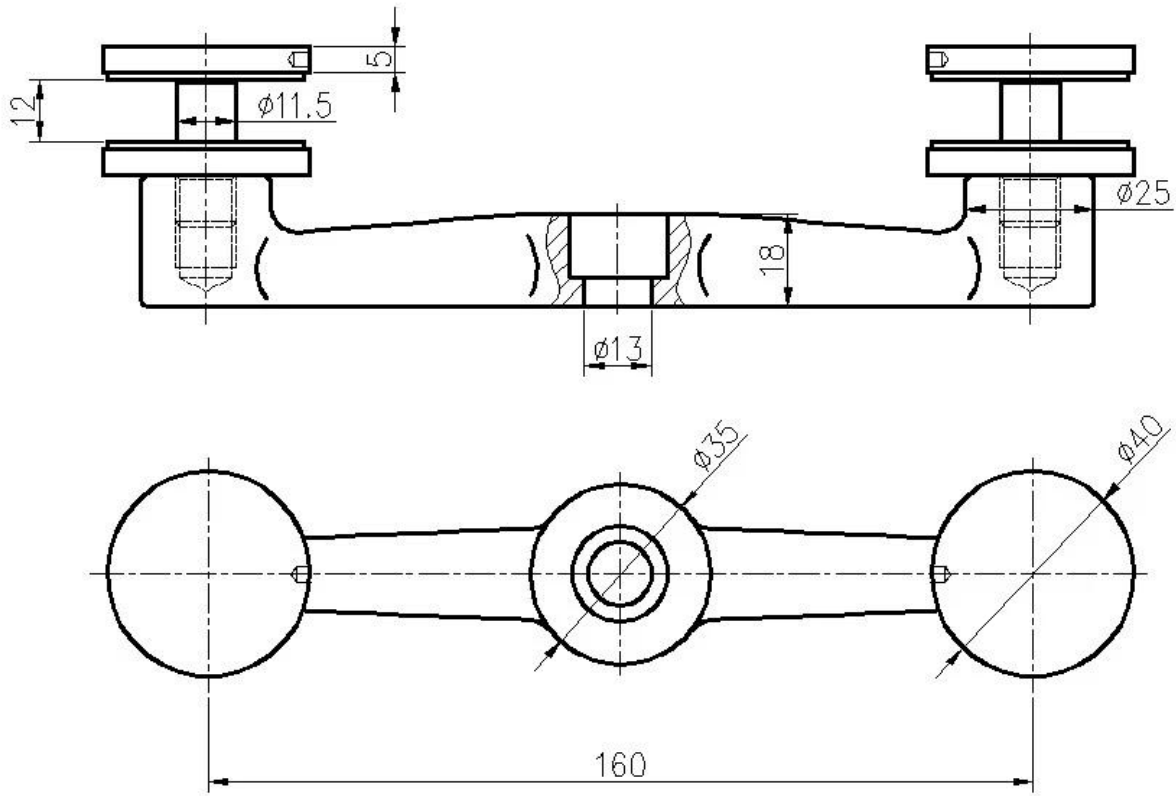

Shenzhen Launch supplies modern design glass railing stainless steel balustrade for both commercial and residential buildings .

Specs. of stainless steel glass balustrade posts-

1. 50x50mm square balustrade post
2. Height of post 1008mm
3. Glass fitting attached to balustrade posts 40mm diameter
4. 6mm thick base plate
5. 100mm x 100mm base cover
6. with adjustable handrail support bracket on top

Glass fitting drawing details-

Mass production photos for SS balustrades-

Tempered glass for glass railings -
Clear tempered glass 8-12mm thick

Ultra clear tempered glass -

Tinted tempered glass -

Project photos of residential / commercial building glass railing stainless steel balustrade-