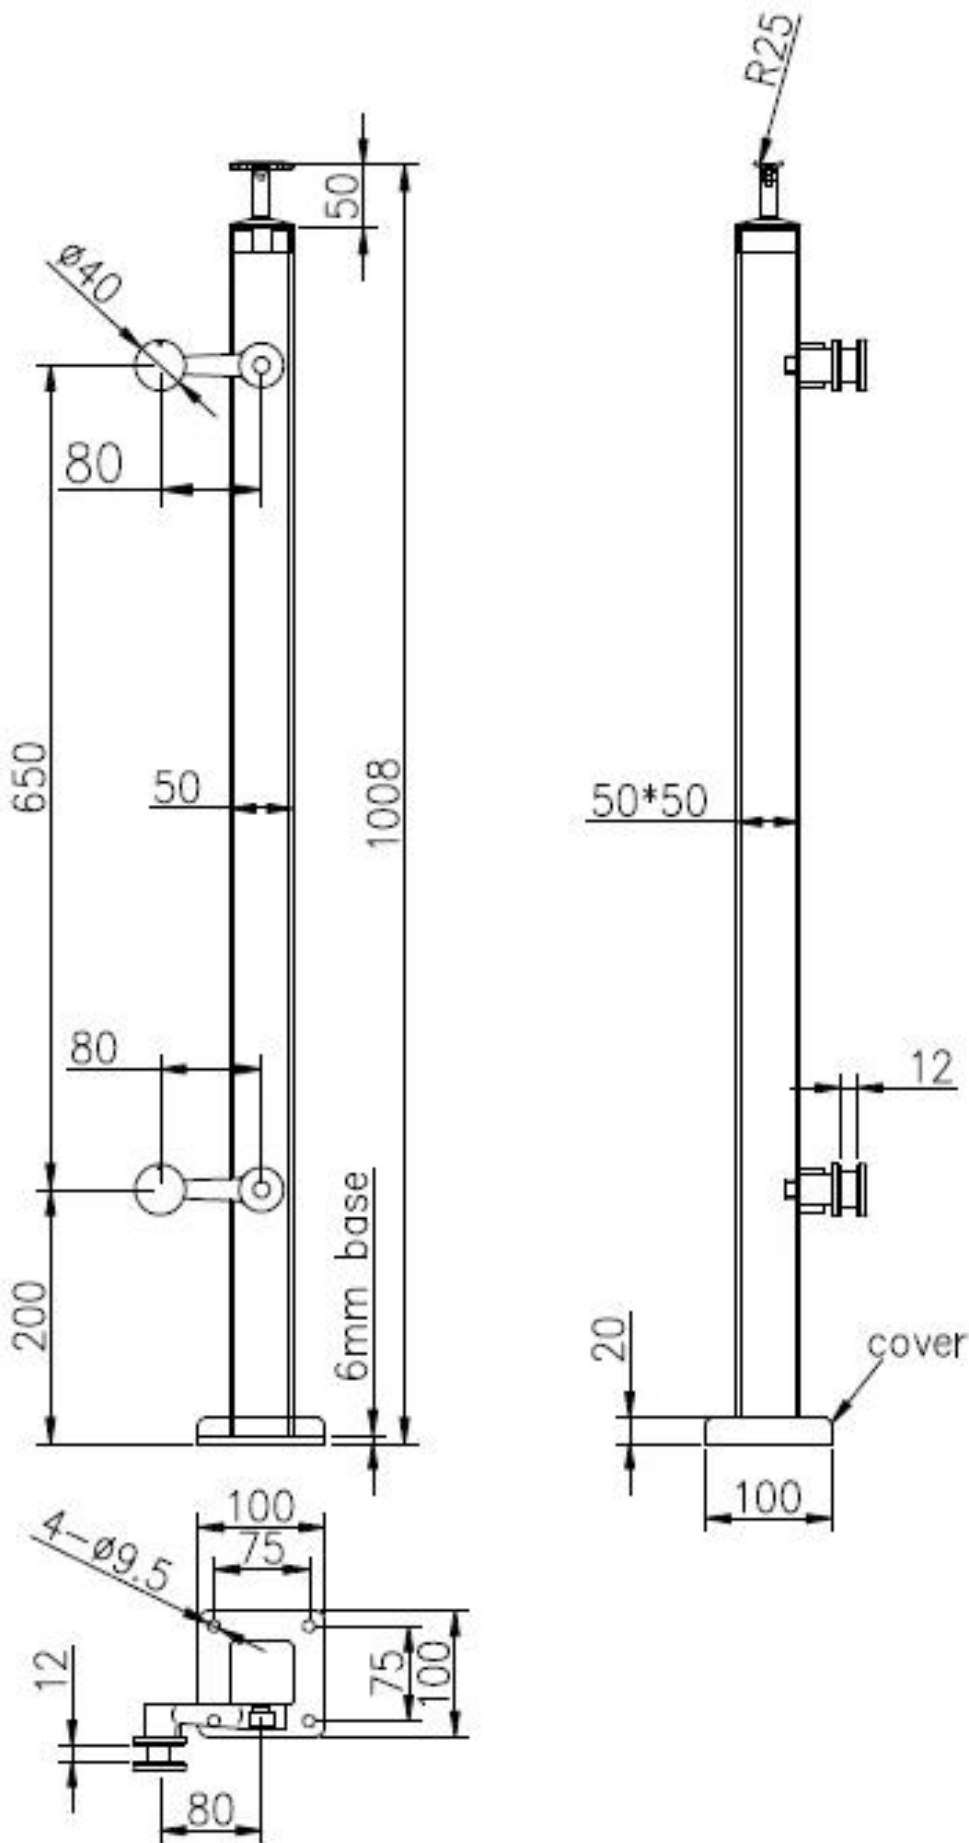

Shenzhen Launch supplies modern design glass railing stainless steel balustrade for both commercial and residential buildings .

Specs. of stainless steel glass balustrade posts-

1. 50x50mm square balustrade post
2. Height of post 1008mm
3. Glass fitting attached to balustrade posts 40mm diameter
4. 6mm thick base plate
5. 100mm x 100mm base cover
6. with adjustable handrail support bracket on top

Glass fitting drawing details-

Mass production photos for SS balustrades-

Tempered glass for glass railings -
Clear tempered glass 8-12mm thick

Ultra clear tempered glass -

Tinted tempered glass -

Project photos of residential / commercial building glass railing stainless steel balustrade-