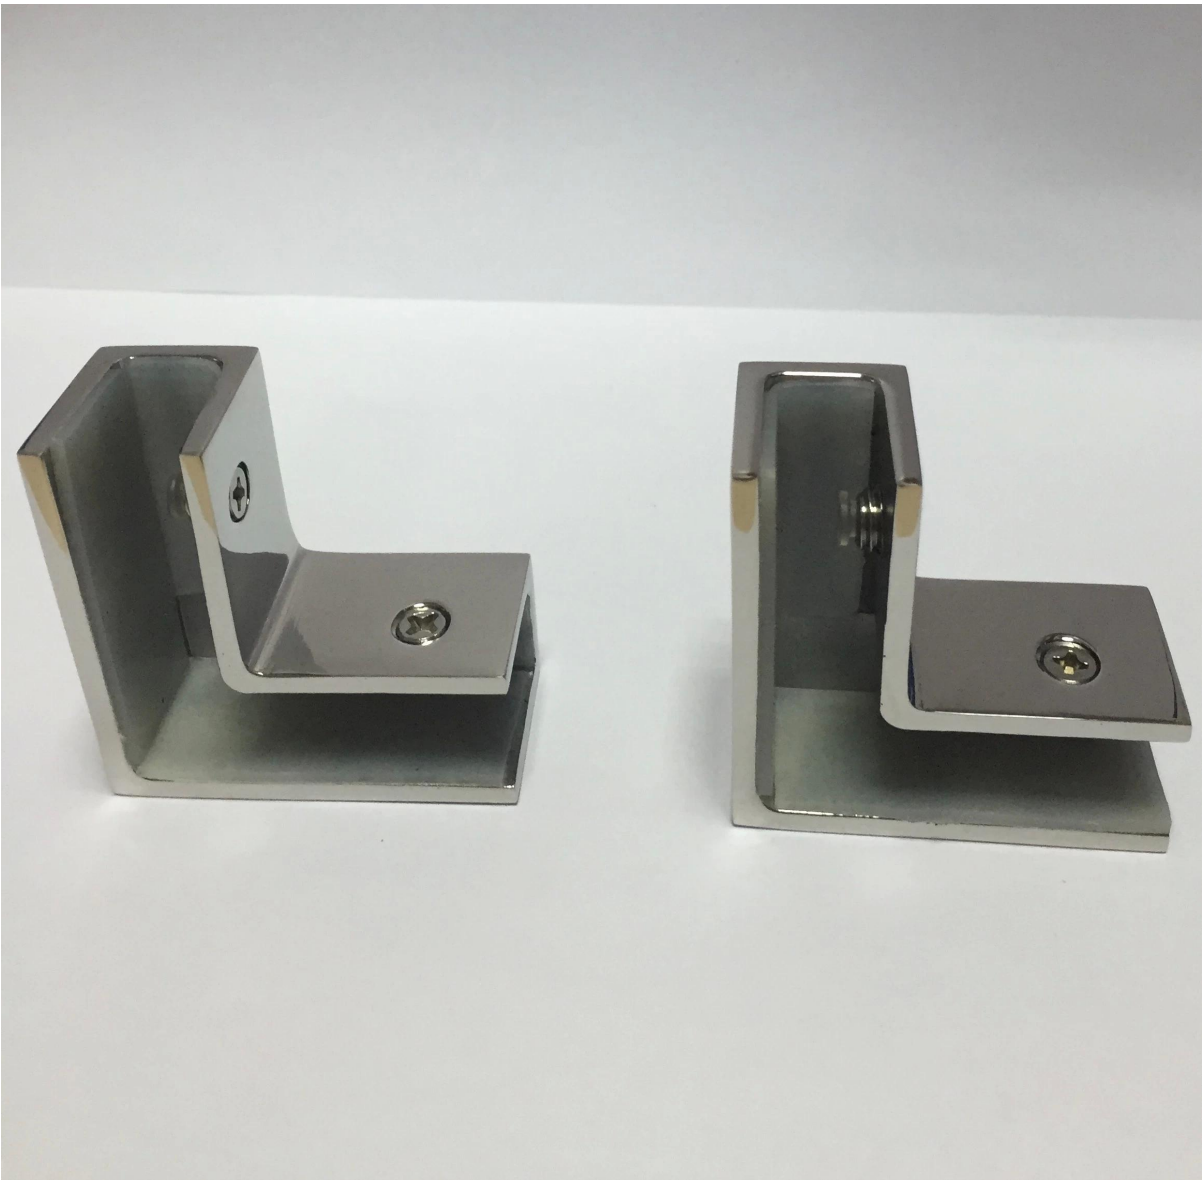

Corner glass clamp for frameless glass fence

Corner glass clamp is mainly used for frameless glass pool fencing railing

Here are pictures of 90 degree corner glass clamp:

Shenzhen Launch Co., Ltd

Add:Room 612, Building 3, Zhongxing Industrial City, Chuangye Road, Nanshan District,Shenzhen , China , postal code 518054