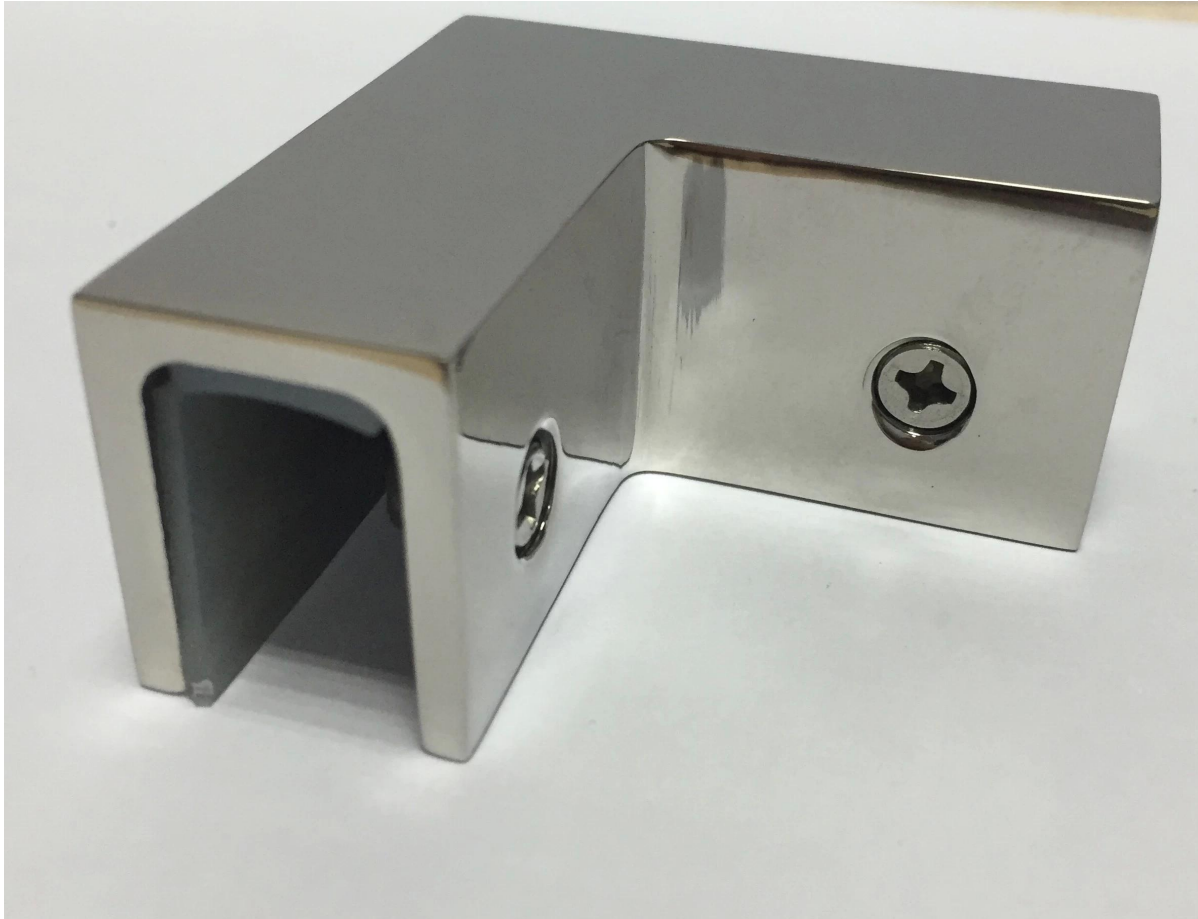

Corner glass clamp for frameless glass fence

Corner glass clamp is mainly used for frameless glass pool fencing railing

Here are pictures of 90 degree corner glass clamp:

Shenzhen Launch Co., Ltd

Add:Room 612, Building 3, Zhongxing Industrial City, Chuangye Road, Nanshan District,Shenzhen , China , postal code 518054