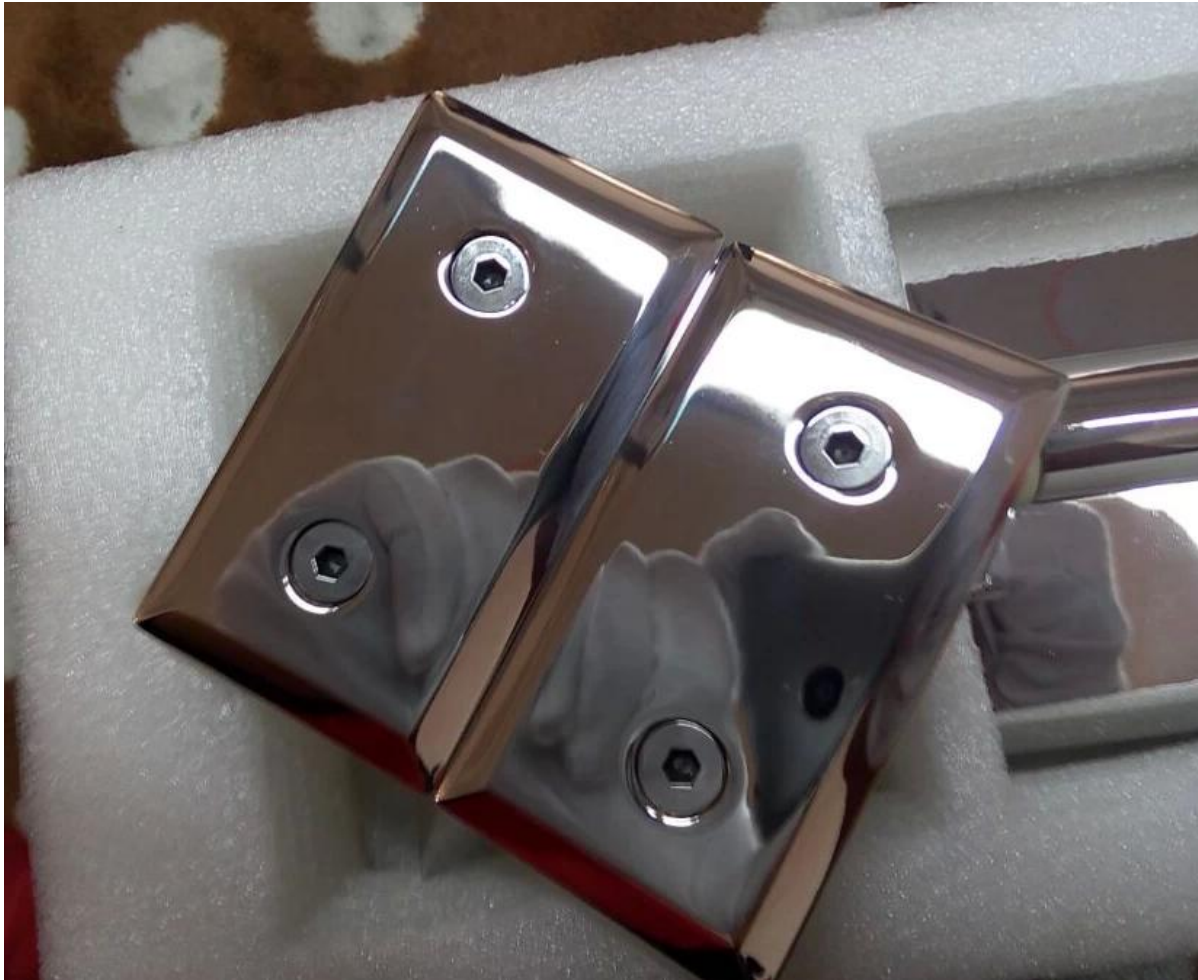

## Curved edge glass to glass hinge stainless steel hardware for pool fence

**G-G2 curved edge(reserved)  
suits 8-12mm tempered/laminated glass**

curved edge glass to glass hinge could make your glass fence more downy.

### **Front view:**

For frameless glass fence gate

**Back view Mirror polished**

**Packing protection**

**Compare with our normal G-G2 glass hinge:**

Back view satin brushed:

**G-G2**

Front view satin brushed: