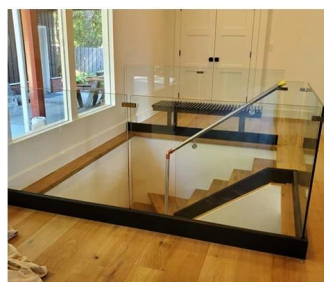

Custom Design Round Post Side Mount Balustrade Glass Railing Standoff

Name	Custom Design Round Post Side Mount Balustrade Glass Railing Standoff
Model No.	SF-38R
Diameter	50mm
Production Process	CNC machining
Material	Stainless steel 304/316
Finished	Satin/mirror/black
Installation	Mounting to round post
For glass thickness	10-19mm
MOQ	10 pcs per item

Glass Railing Standoff for Square Post:

The glass railing is a safety barrier that is becoming increasingly popular.

It is above all a protective handrail which is protecting its users from possible falls.

A **point fixing** glass railing has various applications:

Safety glass barrier for swimming pool and patio

Glass Balcony Balustrade

Glass staircase Rake

Safety guardrail for landing or mezzanine.

In addition to our **glass railing on profiles'** range, Kebil also offers you a range of glass railings adapted to your needs: point fixing, clamp fixing, lateral profile fixing, framed on each side, with posts, etc...