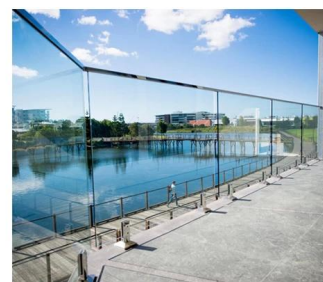

Custom Design Round Post Side Mount Balustrade Glass Railing Standoff

Name	Custom Design Round Post Side Mount Balustrade Glass Railing Standoff
Model No.	SF-38R
Diameter	50mm
Production Process	CNC machining
Material	Stainless steel 304/316
Finished	Satin/mirror/black
Installation	Mounting to round post
For glass thickness	10-19mm
MOQ	10 pcs per item

Glass Railing Standoff for Square Post:

The glass railing is a safety barrier that is becoming increasingly popular.

It is above all a protective handrail which is protecting its users from possible falls.

A **point fixing** glass railing has various applications:

Safety glass barrier for swimming pool and patio

Glass Balcony Balustrade

Glass staircase Rake

Safety guardrail for landing or mezzanine.

In addition to our **glass railing on profiles'** range, Kebil also offers you a range of glass railings adapted to your needs: point fixing, clamp fixing, lateral profile fixing, framed on each side, with posts, etc...