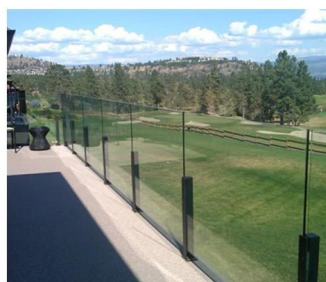

Custom Design Round Post Side Mount Balustrade Glass Railing Standoff

Name	Custom Design Round Post Side Mount Balustrade Glass Railing Standoff
Model No.	SF-38R
Diameter	50mm
Production Process	CNC machining
Material	Stainless steel 304/316
Finished	Satin/mirror/black
Installation	Mounting to round post
For glass thickness	10-19mm
MOQ	10 pcs per item

Glass Railing Standoff for Square Post:

The glass railing is a safety barrier that is becoming increasingly popular.

It is above all a protective handrail which is protecting its users from possible falls.

A **point fixing** glass railing has various applications:

Safety glass barrier for swimming pool and patio

Glass Balcony Balustrade

Glass staircase Rake

Safety guardrail for landing or mezzanine.

In addition to our **glass railing on profiles'** range, Kebil also offers you a range of glass railings adapted to your needs: point fixing, clamp fixing, lateral profile fixing, framed on each side, with posts, etc...