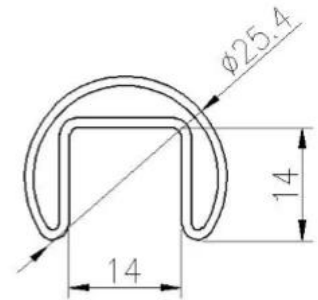

Customized Exterior Stainless Steel Glass Railing Outdoor Frameless Swimming Pool Fence

Railing System	Dimension Detail	Various Materials
• Top Handrail	Slot tube handrail - Square design: 21*25(mm) - Round design: diameter 25.4mm	solid wood handrail / stainless steel handrail
• Tempered Glass	10-23mm single / laminated	tempered glass in clear/ frost/ silk screen / color
• spigot / standoff	H168*W98(mm) / diameter 38mm/40mm/50mm	stainless steel 316, stainless steel Duplex 2205
• Glass hinge / latch	various types and dimensions	stainless steel 316

Slot tube stainless steel top handrail & accessories:

25 × 21MM, GROOVE 14 × 14MM

Surface treatment: satin brushed / mirror polished

25*21 tube

Model: SQ2521

DIAMETER 25.4MM, GROOVE 14 × 14MM

Surface treatment: satin brushed / mirror polished

KEBIL 科比奥®

Glass to glass latch 180 degree

Glass to glass latch 90 degree

Glass to wall/square post latch

[Customized Exterior Stainless Steel Glass Railing Outdoor Frameless Swimming Pool Fence project photos](#)