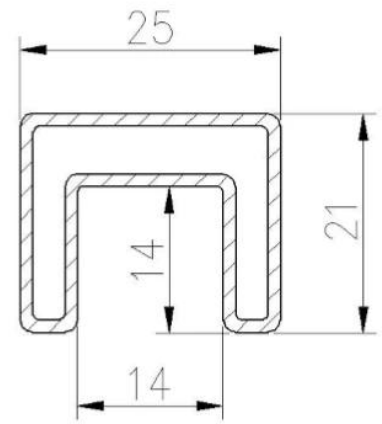

Customized Exterior Stainless Steel Glass Railing Outdoor Frameless Swimming Pool Fence

Railing System	Dimension Detail	Various Materials
• Top Handrail	Slot tube handrail - Square design: 21*25(mm) - Round design: diameter 25.4mm	solid wood handrail / stainless steel handrail
• Tempered Glass	10-23mm single / laminated	tempered glass in clear/ frost/ silk screen / color
• spigot / standoff	H168*W98(mm) / diameter 38mm/40mm/50mm	stainless steel 316, stainless steel Duplex 2205
• Glass hinge / latch	various types and dimensions	stainless steel 316

Glass fence 2205 spigot details

- Material: stainless steel duplex 2205
- Finish: mirror / satin / black / gold color
- For glass thickness 10-13.52mm
- Mounting: floor mounting / surface mounting / core drill mounting
- Manufacturer method: casting (high quality)
- MOQ: 1 piece
- Meet Australia AS1926.1-20012/AS2820 safety barriers for pool gate complication
- Application: pool fence, balcony, deck, stairs, porch... glass railing fence

Slot tube stainless steel top handrail & accessories:

25 × 21MM, GROOVE 14 × 14MM

Surface treatment: satin brushed / mirror polished

25*21 tube

Model: SQ2521

DIAMETER 25.4MM, GROOVE 14 × 14MM

Surface treatment: satin brushed / mirror polished