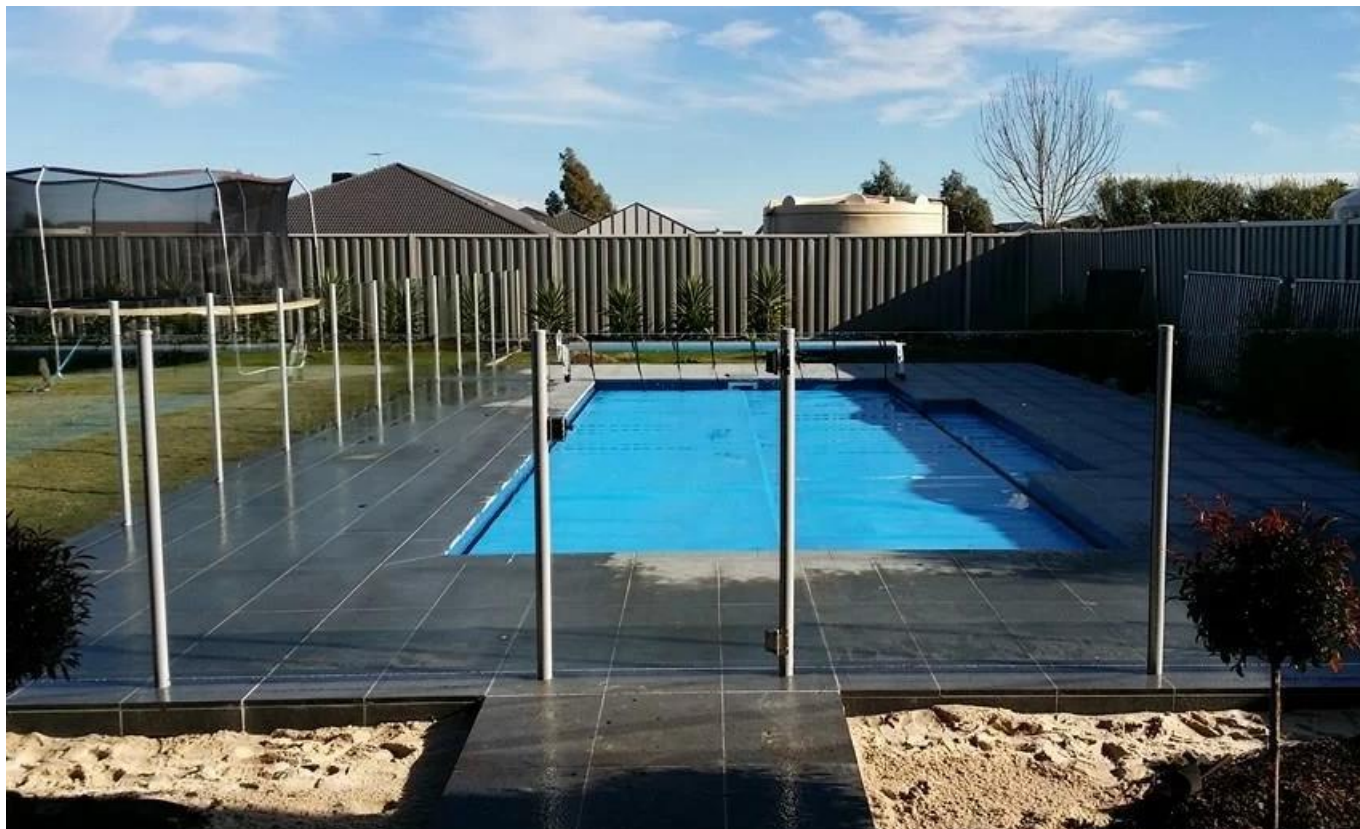

KEBIL 科比奥®

Glass to glass latch 180 degree

Glass to glass latch 90 degree

Glass to wall/square post latch

[Customized Exterior Stainless Steel Glass Railing Outdoor Frameless Swimming Pool Fence project photos](#)