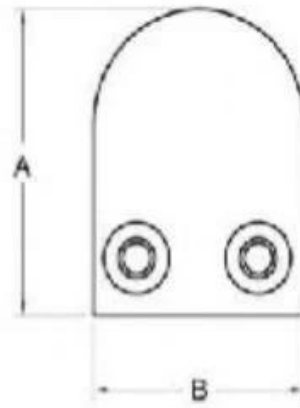

Model No.	A	B	C	D	E
G106	50	40	25	11	0
G106R	52	40	25	11	R-21.5