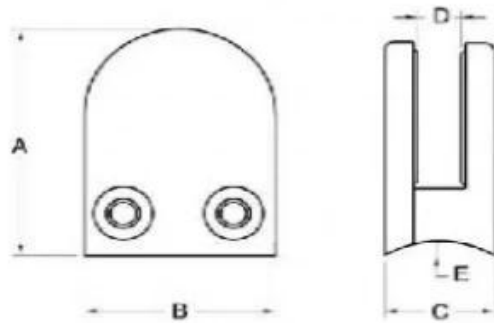

Product Spec.

| | |
|-----------------|-------------------------------------|
| Product name | D shaped glass clamp |
| Material | AISI 304, AISI 316 |
| Surface | Satin, Mirror, Black, White, Others |
| Glass thickness | 6-12mm |
| Application | Balustrade post, glass railing |

Product show

G103/G103R 6-8mm glass

| Model No. | A | B | C | D | E |
|-----------|----|----|----|---|--------|
| G103 | 50 | 40 | 22 | 8 | 0 |
| G103R | 52 | 40 | 22 | 8 | R-21.5 |

G104/G104R 8-10mm glass

| Model No. | A | B | C | D | E |
|-----------|----|----|----|----|--------|
| G104 | 50 | 40 | 26 | 12 | 0 |
| G104R | 52 | 40 | 26 | 12 | R-21.5 |

G105/G105R 10-12mm glass

| Model No. | A | B | C | D | E |
|-----------|----|----|----|----|--------|
| G103 | 50 | 40 | 22 | 8 | 0 |
| G104 | 50 | 40 | 26 | 12 | 0 |
| G105 | 55 | 45 | 28 | 14 | 0 |
| G103R | 52 | 40 | 22 | 8 | R-21.5 |
| G104R | 52 | 40 | 26 | 12 | R-21.5 |
| G105R | 58 | 45 | 28 | 14 | R-25.4 |