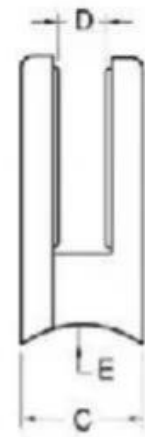

Product Spec.

| | |
|-----------------|-------------------------------------|
| Product name | D shaped glass clamp |
| Material | AISI 304, AISI 316 |
| Surface | Satin, Mirror, Black, White, Others |
| Glass thickness | 6-12mm |
| Application | Balustrade post, glass railing |

Product show

G103/G103R 6-8mm glass

| Model No. | A | B | C | D | E |
|-----------|----|----|----|---|--------|
| G103 | 50 | 40 | 22 | 8 | 0 |
| G103R | 52 | 40 | 22 | 8 | R-21.5 |

G104/G104R 8-10mm glass

| Model No. | A | B | C | D | E |
|-----------|----|----|----|----|--------|
| G104 | 50 | 40 | 26 | 12 | 0 |
| G104R | 52 | 40 | 26 | 12 | R-21.5 |

G105/G105R 10-12mm glass

| Model No. | A | B | C | D | E |
|-----------|----|----|----|----|--------|
| G103 | 50 | 40 | 22 | 8 | 0 |
| G104 | 50 | 40 | 26 | 12 | 0 |
| G105 | 55 | 45 | 28 | 14 | 0 |
| G103R | 52 | 40 | 22 | 8 | R-21.5 |
| G104R | 52 | 40 | 26 | 12 | R-21.5 |
| G105R | 58 | 45 | 28 | 14 | R-25.4 |

G106/G106R 6-8mm glass used at corner

| Model No. | A | B | C | D | E |
|-----------|----|----|----|----|--------|
| G106 | 50 | 40 | 25 | 11 | 0 |
| G106R | 52 | 40 | 25 | 11 | R-21.5 |

Satin brushed surface