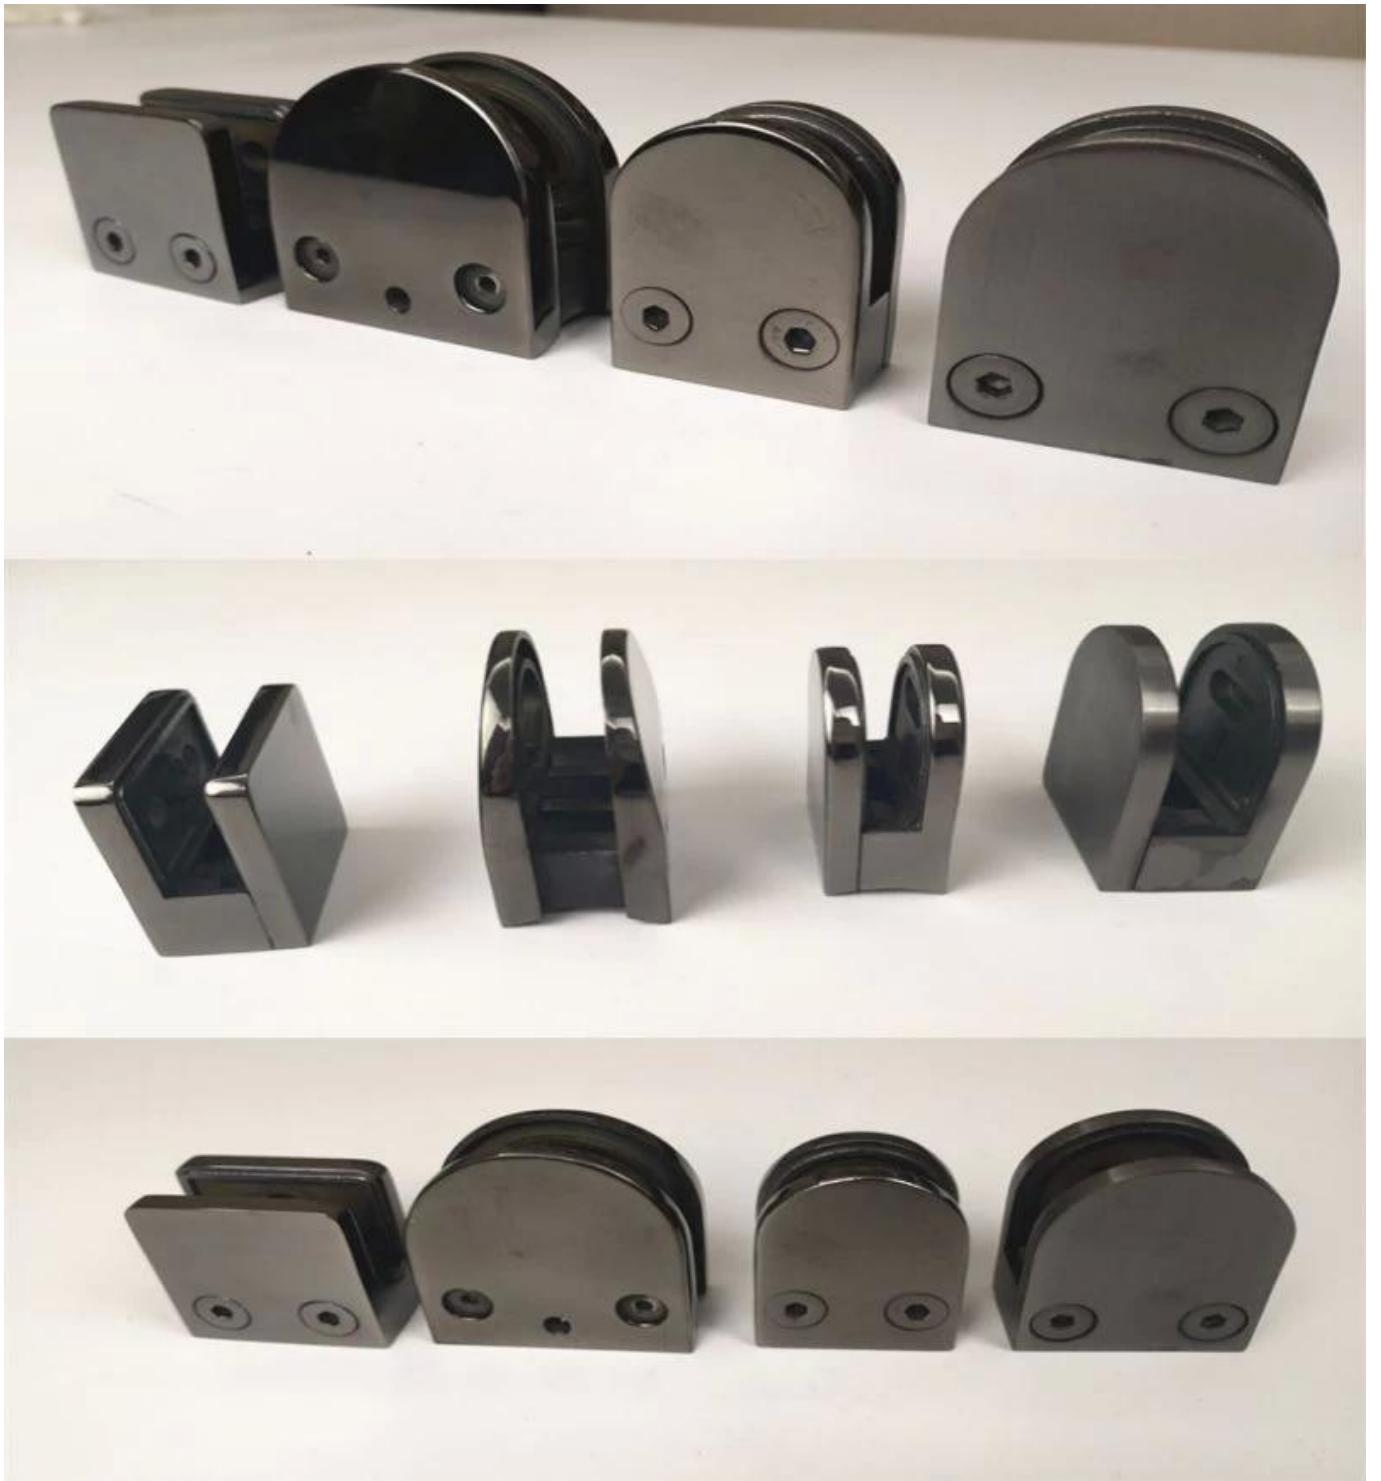

White color surface