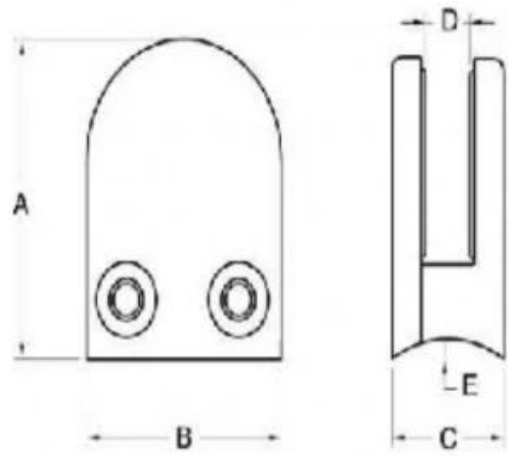

Product Spec.

| | |
|-----------------|-------------------------------------|
| Product name | D shaped glass clamp |
| Material | AISI 304, AISI 316 |
| Surface | Satin, Mirror, Black, White, Others |
| Glass thickness | 6-12mm |
| Application | Balustrade post, glass railing |

Product show

G103/G103R 6-8mm glass

| Model No. | A | B | C | D | E |
|-----------|----|----|----|---|--------|
| G103 | 50 | 40 | 22 | 8 | 0 |
| G103R | 52 | 40 | 22 | 8 | R-21.5 |

G104/G104R 8-10mm glass

| Model No. | A | B | C | D | E |
|-----------|----|----|----|----|--------|
| G104 | 50 | 40 | 26 | 12 | 0 |
| G104R | 52 | 40 | 26 | 12 | R-21.5 |

G105/G105R 10-12mm glass

| Model No. | A | B | C | D | E |
|-----------|----|----|----|----|--------|
| G103 | 50 | 40 | 22 | 8 | 0 |
| G104 | 50 | 40 | 26 | 12 | 0 |
| G105 | 55 | 45 | 28 | 14 | 0 |
| G103R | 52 | 40 | 22 | 8 | R-21.5 |
| G104R | 52 | 40 | 26 | 12 | R-21.5 |
| G105R | 58 | 45 | 28 | 14 | R-25.4 |