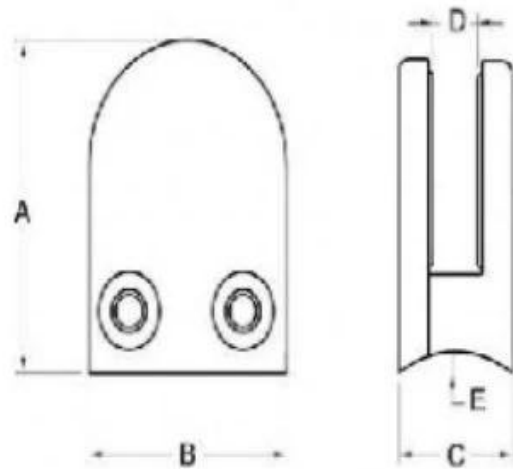

Product Spec.

| | |
|-----------------|-------------------------------------|
| Product name | D shaped glass clamp |
| Material | AISI 304, AISI 316 |
| Surface | Satin, Mirror, Black, White, Others |
| Glass thickness | 6-12mm |
| Application | Balustrade post, glass railing |

Product show

G103/G103R 6-8mm glass

| Model No. | A | B | C | D | E |
|-----------|----|----|----|---|--------|
| G103 | 50 | 40 | 22 | 8 | 0 |
| G103R | 52 | 40 | 22 | 8 | R-21.5 |

G104/G104R 8-10mm glass

| Model No. | A | B | C | D | E |
|-----------|----|----|----|----|--------|
| G104 | 50 | 40 | 26 | 12 | 0 |
| G104R | 52 | 40 | 26 | 12 | R-21.5 |

G105/G105R 10-12mm glass

| Model No. | A | B | C | D | E |
|-----------|----|----|----|----|--------|
| G103 | 50 | 40 | 22 | 8 | 0 |
| G104 | 50 | 40 | 26 | 12 | 0 |
| G105 | 55 | 45 | 28 | 14 | 0 |
| G103R | 52 | 40 | 22 | 8 | R-21.5 |
| G104R | 52 | 40 | 26 | 12 | R-21.5 |
| G105R | 58 | 45 | 28 | 14 | R-25.4 |