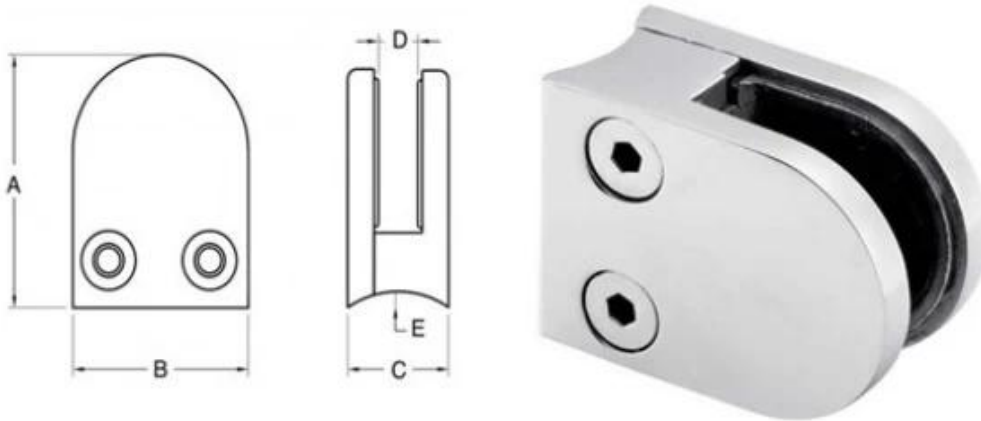

## Description

- Material: stainless steel 316 (stainless steel 304 is available)
- For 10-12mm glass, Use monolithic tempered glass
- For use with balustrade round post diameter 50.8mm (Post can be steel and wood)
- Gasket is included

Glass clamp **G105R** size

Item No.	A	B	C	D	E
G103R	52	40	22	8	R-21.5
G104R	52	40	26	12	R-21.5
<b>➔</b> G105R	58	45	28	14	R-25.4
For 10-12mm glass					

## Glass clamp G105R Details

Glass clamp with gasket (Each clamp with 2 pieces gaskets)

Back view

Side view

Project photos  
Brushed finish

Polished finish

Installation Guide

4  
Check installed blind rivet nut is secure and ready for install.

5  
Align half glass clamp with blind rivet nut inline position. Screw in button head cap screw into thread and tighten with hex key.