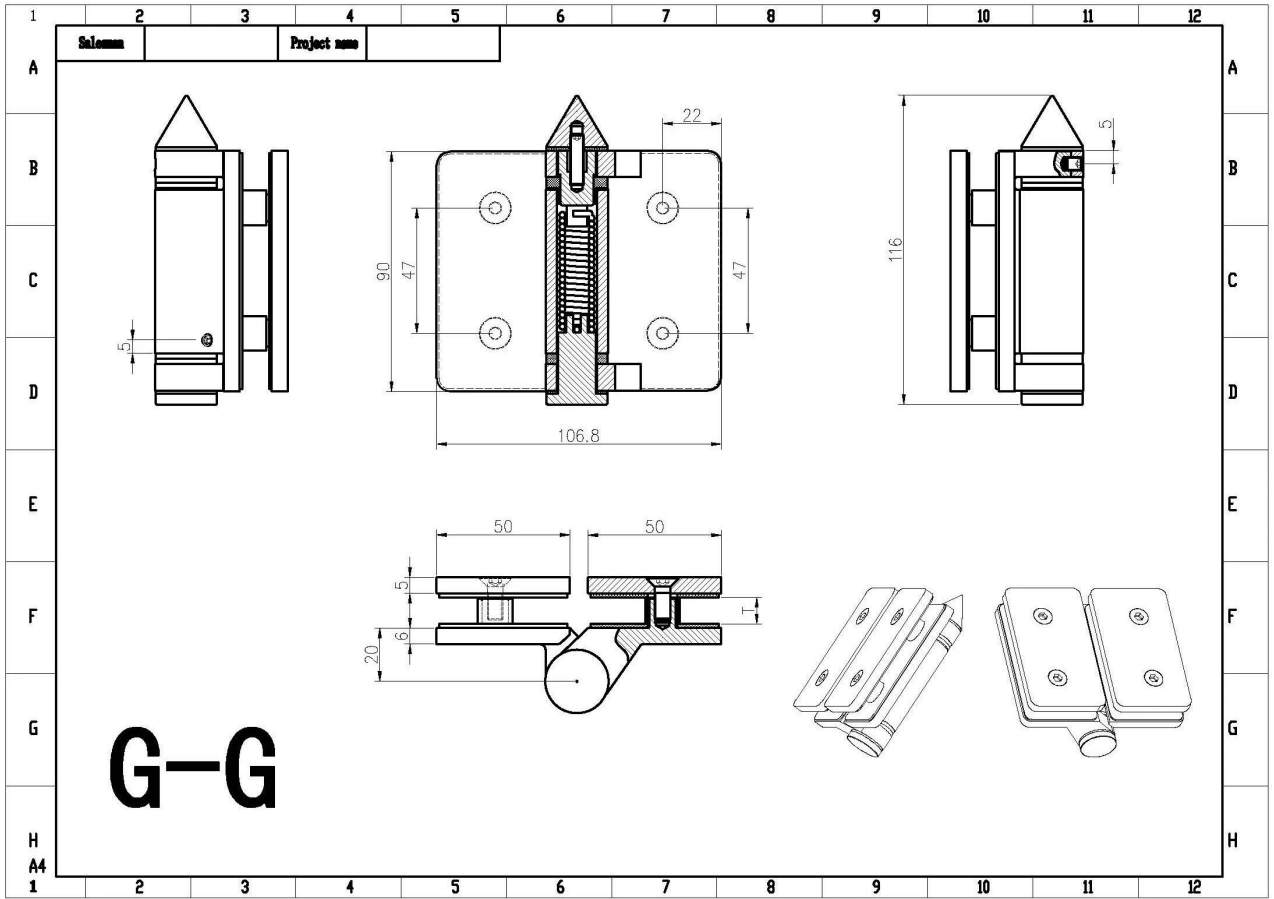

DIY frameless glass pool fencing 180 degree spring loaded hinge 316 stainless steel matte black finish .

Features-

- Model No. G-G
- Material . 316 stainless steel
- Max. door leaf weight 30kg per pair of hinge
- Max. door leaf width 900mm
- Spring can be adjusted for closing speed control

Glass weight for reference -

Glass thickness	8mm	10mm	12mm	14mm
weight (kg/□□	18.2	22.7	27.3	31.8

Matte Black powder coating finish for G-G spring loaded hinge-

satin finish for G-G spring loaded hinge-

Mirror finish spring loaded hinge G-G

Dimension drawing for G-G glass hinge-

Project photos with G-G spring loaded glass hinges-