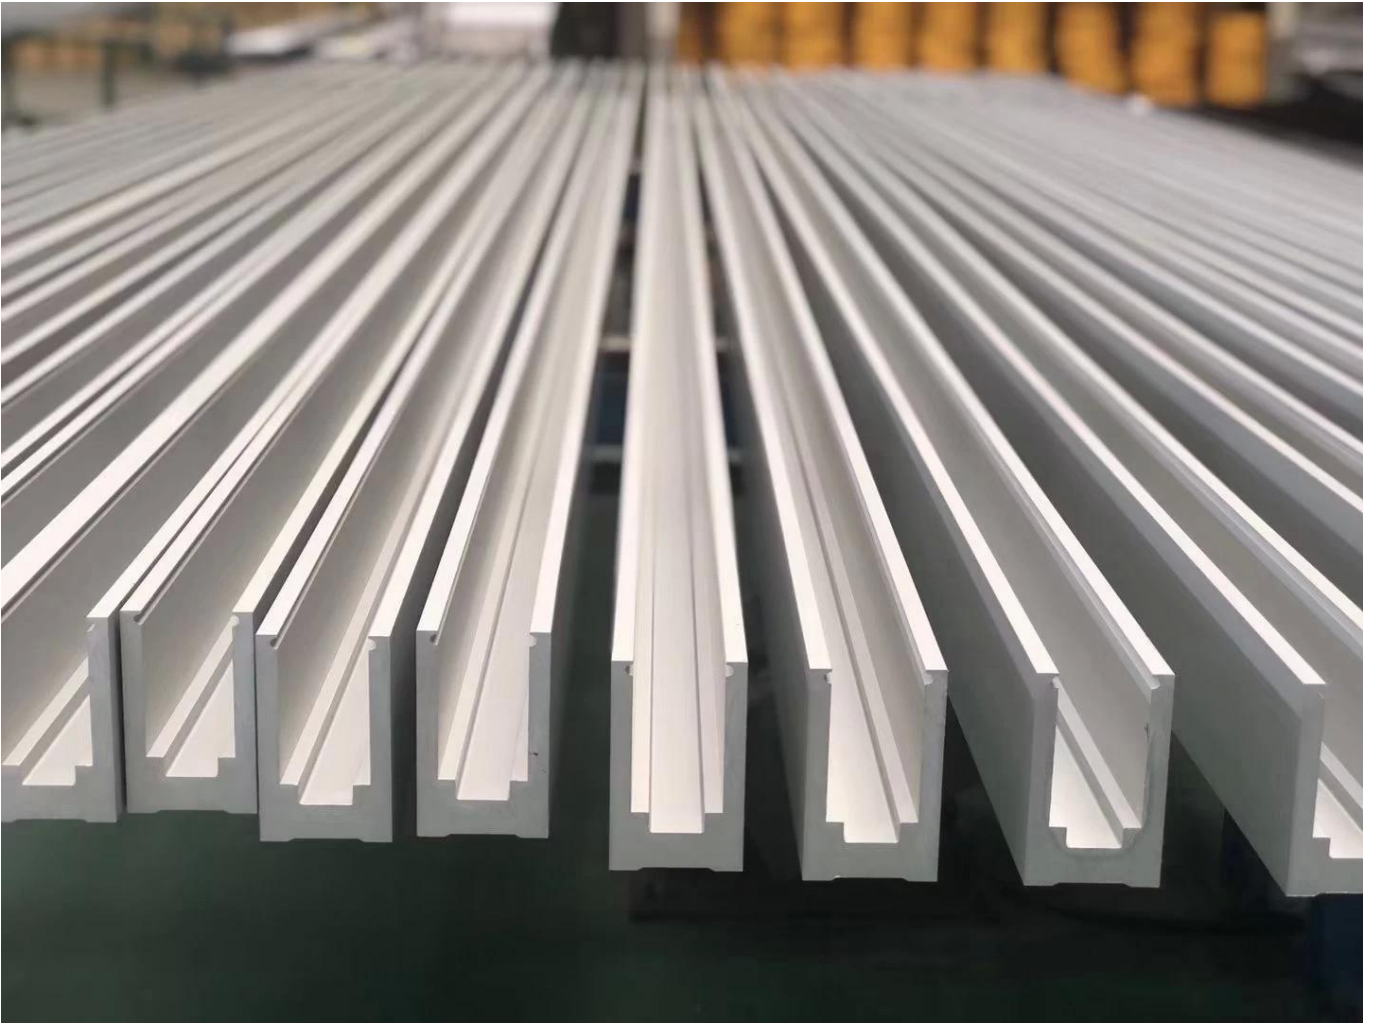

Product Specifications:

Product Name	Deck Balustrade Handrails Aluminum Base Shoe Railing Frameless Glass Balustrade Balcony Glass Railing	
Model	ALU-1262	
Total Height	950 / 1050 / 1150mm or Customized	
Materials	Base Shoe	Aluminum 6063
	Slot Pipe Handrail	SS304
		SS316
Finish	Slot Pipe Handrail	1.Mirror #600 #800
		2.Satin #180 #240 #320 #400
		3.Powder Coated
		4.Electroplated
	Base Channel	1. Anodized Silver- Outdoor Standard
		2. Powder Coated (black , white , etc.) - Outdoor Standard
3. Aluminum mill finish & SS304/316 cover (Mirror,Satin,Color electroplate)		

Aluminum Base Shoe:

Top Slotted Tube Handrail & Accessories:

25×21MM, GROOVE 14×14MM

Surface treatment: satin brushed / mirror polished

25*21 tube

Model: SQ2521

DIAMETER 25.4MM, GROOVE 14×14MM

Surface treatment: satin brushed / mirror polished

Model: RD2525

**Dia25.4mm slotted handrail tube
14x14mm groove**

180 degree joiner

90 degree joiner

wall-rail joiner

end cap

Welcome to contact us if any further information needed:

Eve