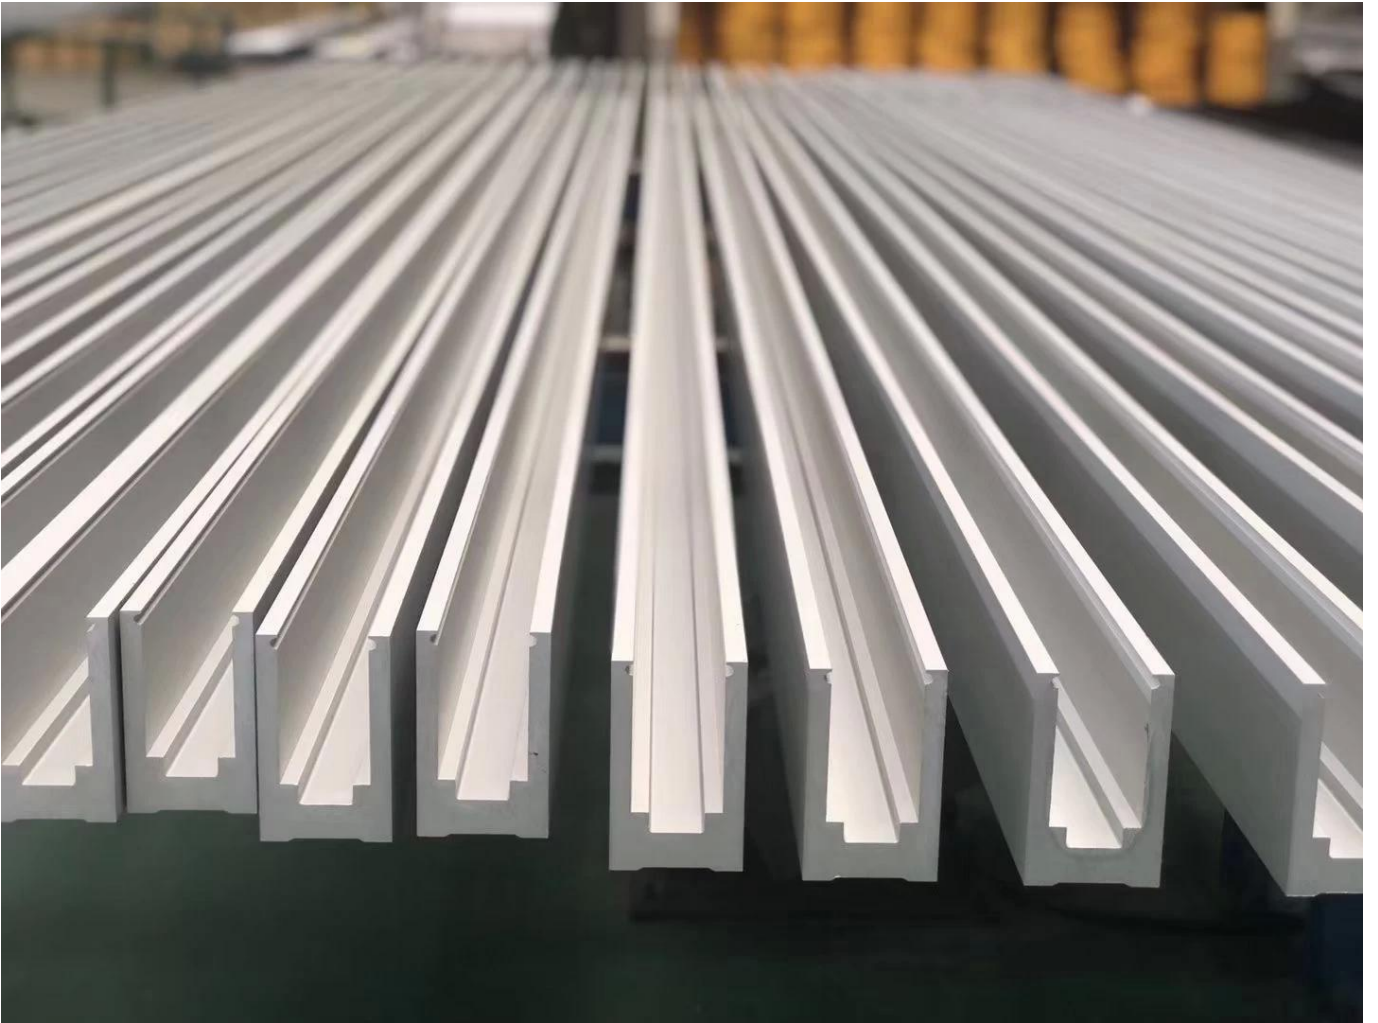

Product Specifications:

Product Name	Deck Balustrade Handrails Aluminum Base Shoe Railing Frameless Glass Balustrade Balcony Glass Railing	
Model	ALU-1262	
Total Height	950 / 1050 / 1150mm or Customized	
Materials	Base Shoe	Aluminum 6063
	Slot Pipe Handrail	SS304
		SS316
Finish	Slot Pipe Handrail	1.Mirror #600 #800
		2.Satin #180 #240 #320 #400
		3.Powder Coated
		4.Electroplated
	Base Channel	1. Anodized Silver- Outdoor Standard
		2. Powder Coated (black , white , etc.) - Outdoor Standard
		3. Aluminum mill finish & SS304/316 cover (Mirror,Satin,Color electroplate)

Aluminum Base Shoe:

Top Slotted Tube Handrail & Accessories:

25 × 21MM, GROOVE 14 × 14MM

Surface treatment: satin brushed / mirror polished

25*21 tube

Model: SQ2521

DIAMETER 25.4MM, GROOVE 14 × 14MM

Surface treatment: satin brushed / mirror polished

Model: RD2525

**Dia25.4mm slotted handrail tube
14x14mm groove**

180 degree joiner

90 degree joiner

wall-rail joiner

end cap

Welcome to contact us if any further information needed:

Eve