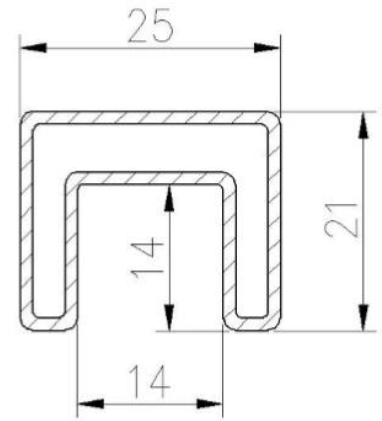

Product Specifications:

Product Name	Deck Balustrade Handrails Aluminum Base Shoe Railing Frameless Glass Balustrade Balcony Glass Railing	
Model	ALU-1262	
Total Height	950 / 1050 / 1150mm or Customized	
Materials	Base Shoe	Aluminum 6063
	Slot Pipe Handrail	SS304
		SS316
Finish	Slot Pipe Handrail	1.Mirror #600 #800
		2.Satin #180 #240 #320 #400
		3.Powder Coated
		4.Electroplated
	Base Channel	1. Anodized Silver- Outdoor Standard
		2. Powder Coated (black , white , etc.) - Outdoor Standard
3. Aluminum mill finish & SS304/316 cover (Mirror,Satin,Color electroplate)		

Aluminum Base Shoe:

Top Slotted Tube Handrail & Accessories:

25×21MM, GROOVE 14×14MM

Surface treatment: satin brushed / mirror polished

25*21 tube

Model: SQ2521

DIAMETER 25.4MM, GROOVE 14×14MM

Surface treatment: satin brushed / mirror polished

Model: RD2525

**Dia25.4mm slotted handrail tube
14x14mm groove**

180 degree joiner

90 degree joiner

wall-rail joiner

end cap

Welcome to contact us if any further information needed:

Eve