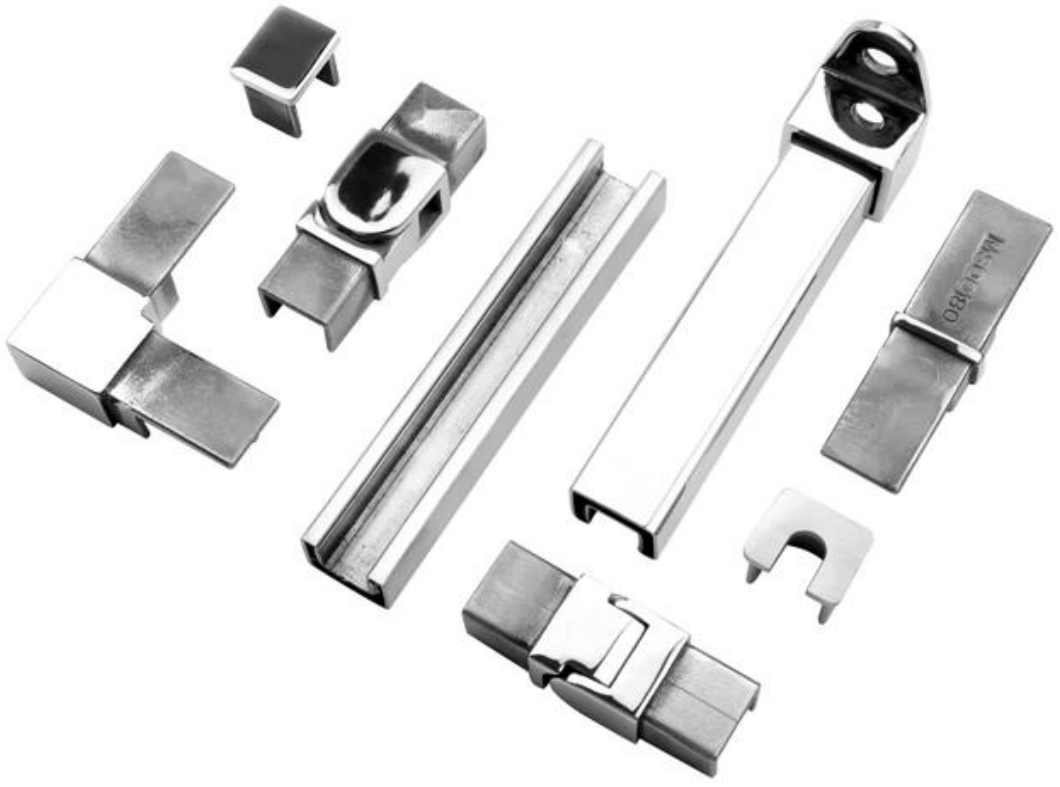

Product Specifications:

Product Name	Deck Balustrade Handrails Aluminum Base Shoe Railing Frameless Glass Balustrade Balcony Glass Railing	
Model	ALU-1262	
Total Height	950 / 1050 / 1150mm or Customized	
Materials	Base Shoe	Aluminum 6063
	Slot Pipe Handrail	SS304
		SS316
Finish	Slot Pipe Handrail	1.Mirror #600 #800
		2.Satin #180 #240 #320 #400
		3.Powder Coated
		4.Electroplated
	Base Channel	1. Anodized Silver- Outdoor Standard
		2. Powder Coated (black , white , etc.) - Outdoor Standard
3. Aluminum mill finish & SS304/316 cover (Mirror,Satin,Color electroplate)		

Aluminum Base Shoe:

Top Slotted Tube Handrail & Accessories:

25×21MM, GROOVE 14×14MM

Surface treatment: satin brushed / mirror polished

25*21 tube

Model: SQ2521

DIAMETER 25.4MM, GROOVE 14×14MM

Surface treatment: satin brushed / mirror polished

Model: RD2525

**Dia25.4mm slotted handrail tube
14x14mm groove**

180 degree joiner

90 degree joiner

wall-rail joiner

end cap

Welcome to contact us if any further information needed:

Eve