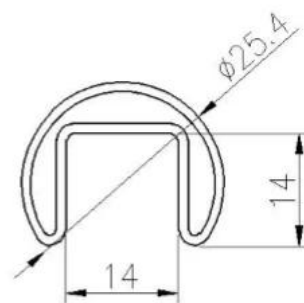

Product Specifications:

Product Name	Deck Balustrade Handrails Aluminum Base Shoe Railing Frameless Glass Balustrade Balcony Glass Railing	
Model	ALU-1262	
Total Height	950 / 1050 / 1150mm or Customized	
Materials	Base Shoe	Aluminum 6063
	Slot Pipe Handrail	SS304
		SS316
Finish	Slot Pipe Handrail	1.Mirror #600 #800
		2.Satin #180 #240 #320 #400
		3.Powder Coated
		4.Electroplated
	Base Channel	1. Anodized Silver- Outdoor Standard
		2. Powder Coated (black , white , etc.) - Outdoor Standard
		3. Aluminum mill finish & SS304/316 cover (Mirror,Satin,Color electroplate)

Aluminum Base Shoe:

Top Slotted Tube Handrail & Accessories:

25 × 21MM, GROOVE 14 × 14MM

Surface treatment: satin brushed / mirror polished

25*21 tube

Model: SQ2521

DIAMETER 25.4MM, GROOVE 14 × 14MM

Surface treatment: satin brushed / mirror polished

Model: RD2525

**Dia25.4mm slotted handrail tube
14x14mm groove**

180 degree joiner

90 degree joiner

wall-rail joiner

end cap

Welcome to contact us if any further information needed:

Eve