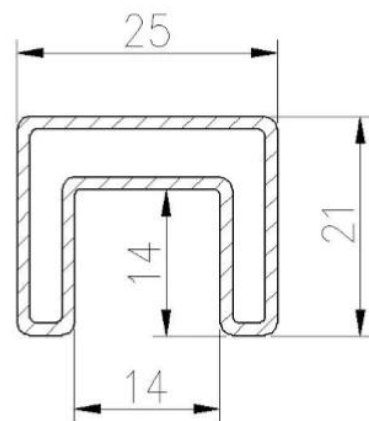

Product Specifications:

Product Name	Deck Balustrade Handrails Aluminum Base Shoe Railing Frameless Glass Balustrade Balcony Glass Railing	
Model	ALU-1262	
Total Height	950 / 1050 / 1150mm or Customized	
Materials	Base Shoe	Aluminum 6063
	Slot Pipe Handrail	SS304
		SS316
Finish	Slot Pipe Handrail	1.Mirror #600 #800
		2.Satin #180 #240 #320 #400
		3.Powder Coated
		4.Electroplated
	Base Channel	1. Anodized Silver- Outdoor Standard
		2. Powder Coated (black , white , etc.) - Outdoor Standard
		3. Aluminum mill finish & SS304/316 cover (Mirror,Satin,Color electroplate)

Aluminum Base Shoe:

Top Slotted Tube Handrail & Accessories:

25 × 21MM, GROOVE 14 × 14MM

Surface treatment: satin brushed / mirror polished

25*21 tube

Model: SQ2521

DIAMETER 25.4MM, GROOVE 14 × 14MM

Surface treatment: satin brushed / mirror polished

Model: RD2525

**Dia25.4mm slotted handrail tube
14x14mm groove**

180 degree joiner

90 degree joiner

wall-rail joiner

end cap

Welcome to contact us if any further information needed:

Eve