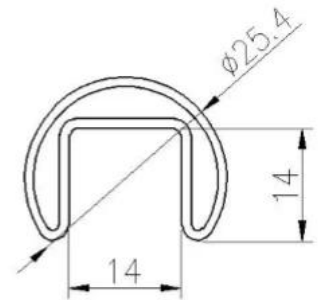

Product Specifications:

Product Name	Deck Balustrade Handrails Aluminum Base Shoe Railing Frameless Glass Balustrade Balcony Glass Railing	
Model	ALU-1262	
Total Height	950 / 1050 / 1150mm or Customized	
Materials	Base Shoe	Aluminum 6063
	Slot Pipe Handrail	SS304
		SS316
Finish	Slot Pipe Handrail	1.Mirror #600 #800
		2.Satin #180 #240 #320 #400
		3.Powder Coated
		4.Electroplated
	Base Channel	1. Anodized Silver- Outdoor Standard
		2. Powder Coated (black , white , etc.) - Outdoor Standard
3. Aluminum mill finish & SS304/316 cover (Mirror,Satin,Color electroplate)		

Aluminum Base Shoe:

Top Slotted Tube Handrail & Accessories:

25×21MM, GROOVE 14×14MM

Surface treatment: satin brushed / mirror polished

25*21 tube

Model: SQ2521

DIAMETER 25.4MM, GROOVE 14×14MM

Surface treatment: satin brushed / mirror polished

Model: RD2525

**Dia25.4mm slotted handrail tube
14x14mm groove**

180 degree joiner

90 degree joiner

wall-rail joiner

end cap

Welcome to contact us if any further information needed:

Eve