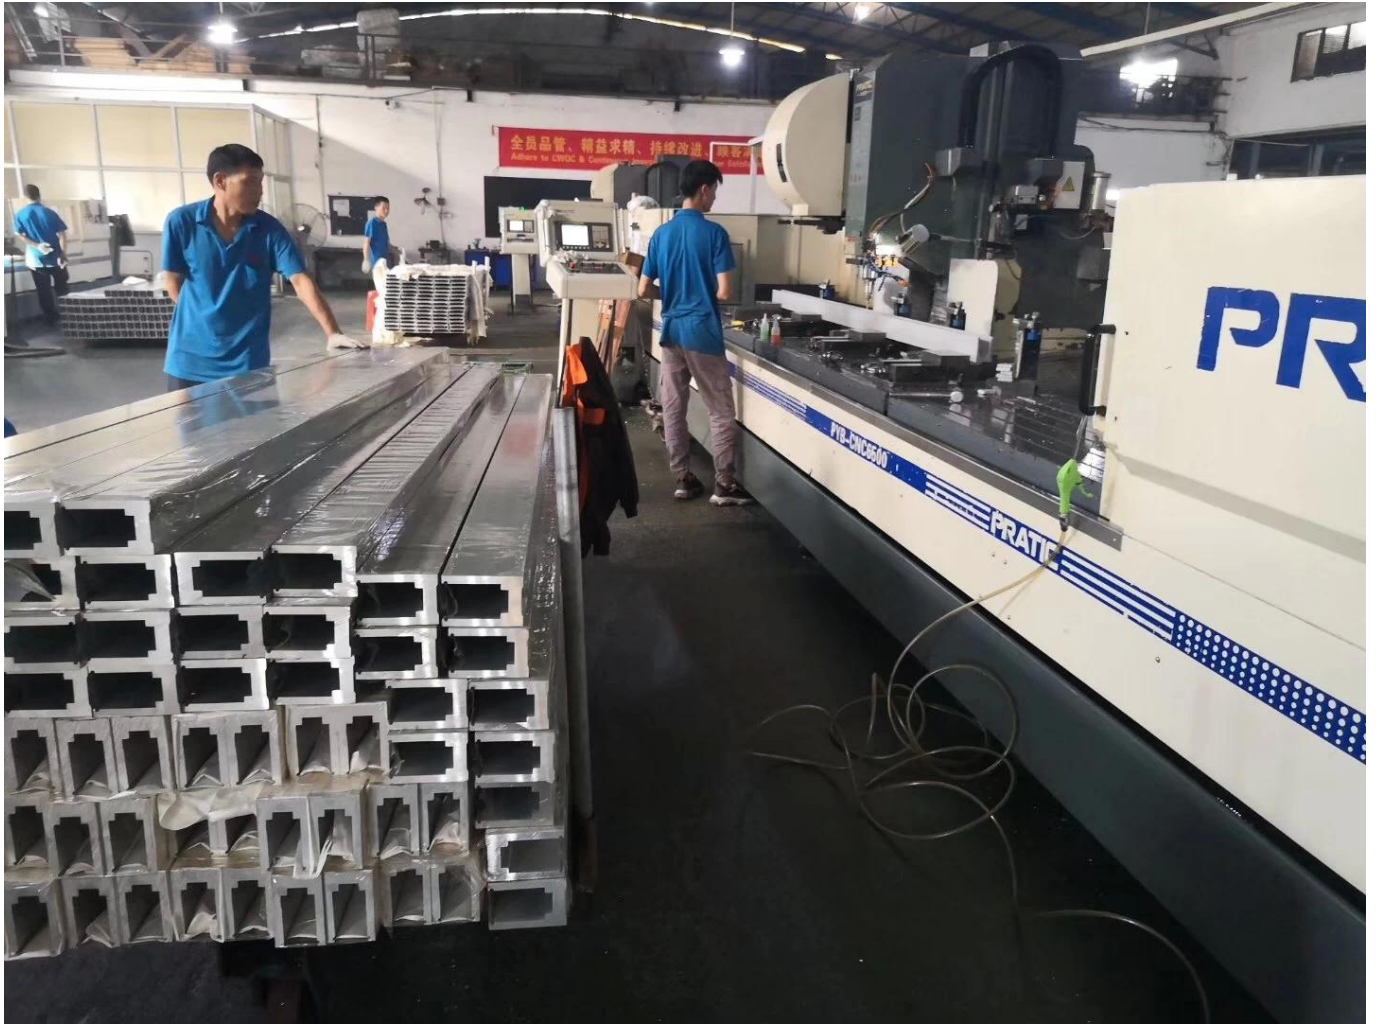

Top Handrail Tube:

Glass Fence Panel:

Aluminum Base Channel:

Welcome to contact us for more information:

Eve

Email: sales03@launch-china.cn

HP/WhatsApp: +8613686807796