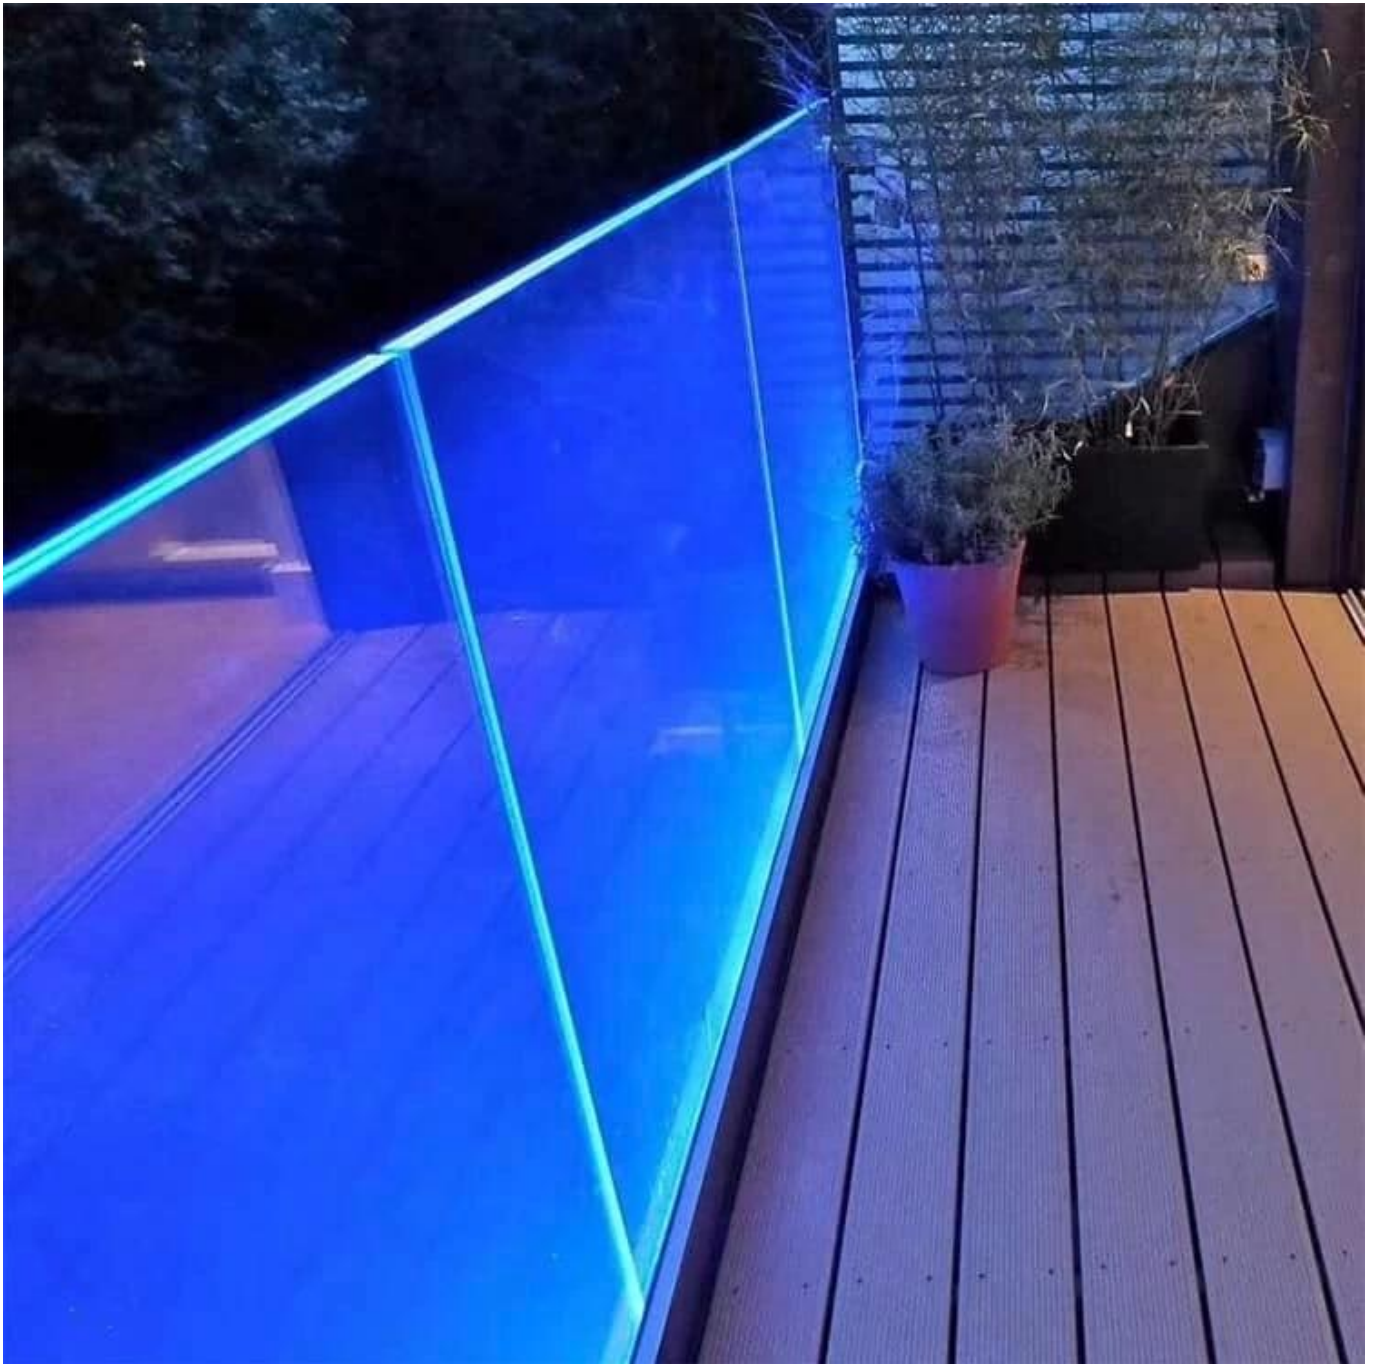

Deck Outdoor Led Glass Railing Frameless Aluminum U Channel Glass Balustrade Balcony Fence Clamp Glass Railing With Led Light

Railing Design Option

- straight linear and curved
- safety toughened glass and laminated glass 10-21.52mm
- glass top free, slotted handrail and glass bracket handrail
- floor mounted and side mounted
- residential design and commercial railing

Product name	Frameless Glass balustrade Aluminum u channel frameless balcony staircase swimming pool fence glass railing
Dimensions	Customized, According to the client's specific requirement.
Material	Profile Information
	Material: Aluminum(6063-T5) profile length 3m Profile Wall thickness: 10 mm Color: original, silver, black, graphite
	Glass Option
	Laminated glass, tempered glass, Low-E glass, floated glass, reflective glass single glazing /double glazing Single : 8/10/12mm Double: , 6.38mm, 8.76mm 10.76mm 11.52mm etc Color:clear, ford blue reflective, green reflective, LOW-E. etc. Any other glass thickness according to customer's requirements.
	Hardwares
	setscrew, stainless steel cover, stainless steel railing High quality made in China
Finishing	Powder coated or Anodizing
Packing	Bubble bag+Wooden frame
Applicable place	Schools, Restaurants, Commercial Buildings and Residential etc.
Delivery time	15-25 days after receiving the deposit