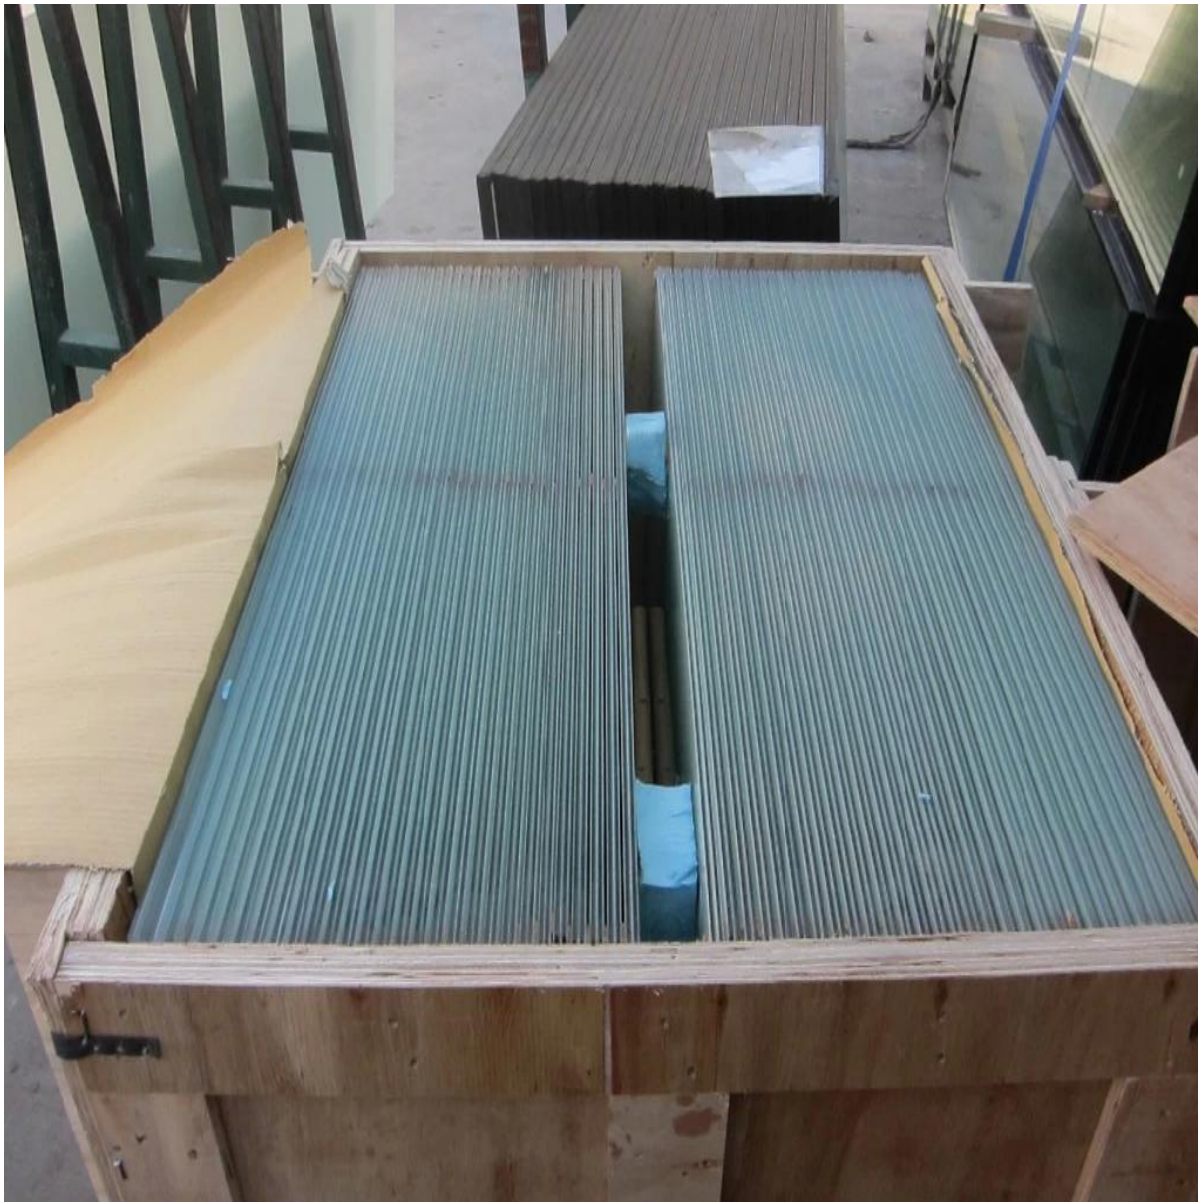

Advantage: safe, strong and harmless when broken into pieces;
Thickness: 6-12mm or thicker;
size and shape: cut to size and shape;
Color: clear, frost, grey no see through;
package: fully plywood box;
standard: Australian standard, compliant to American building code;
origin: Shenzhen, China
Color: RAL COLOR CODE;

Tempered glass are widely used at balcony, deck, staircase handrail design, different thickness with different usage, but they are all strong and harmless.

Any further question please contact me freely.