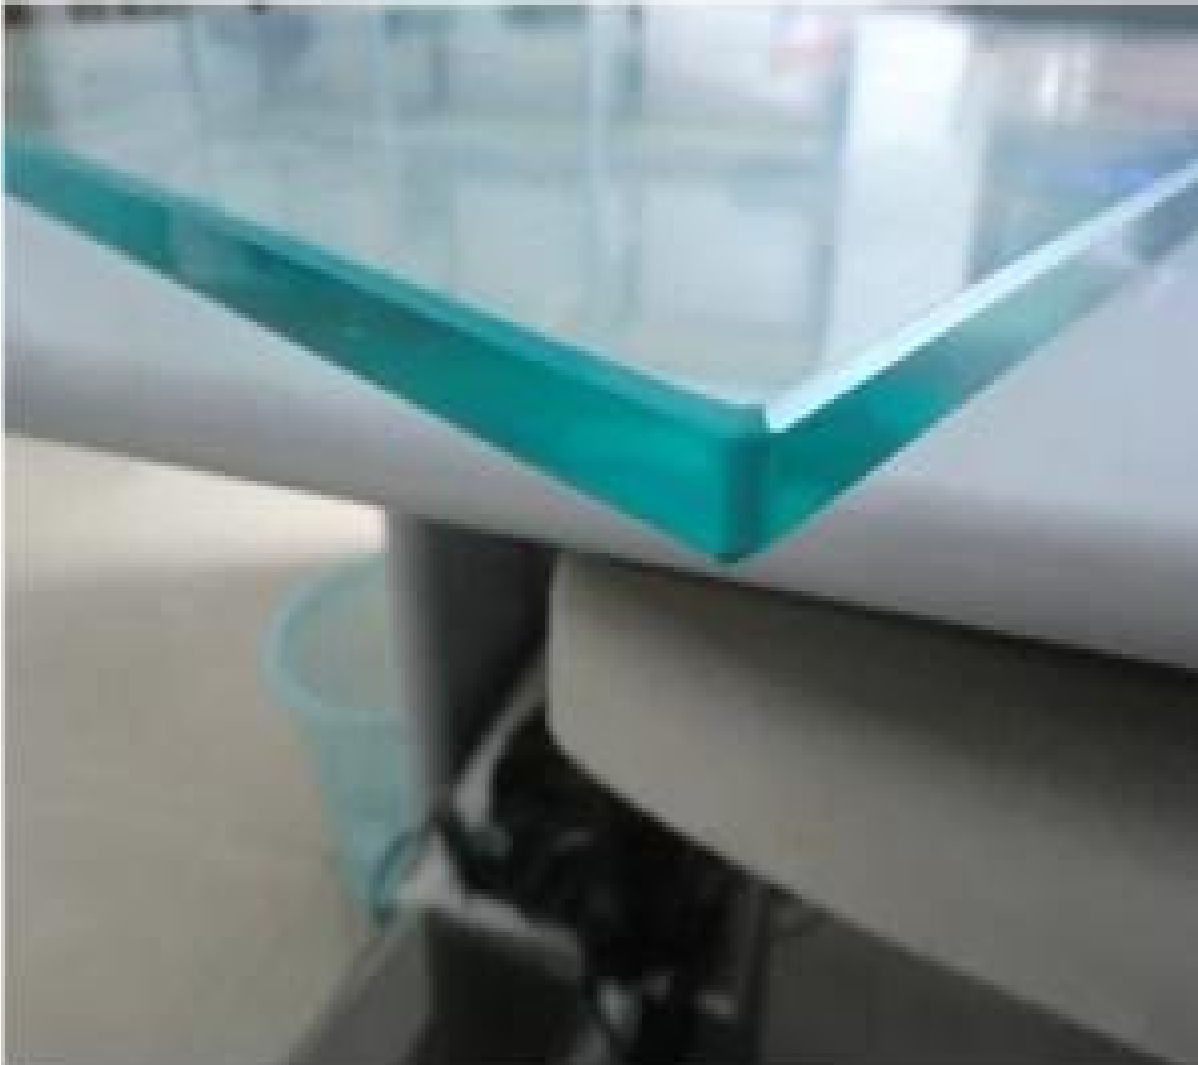

Advantage: safe, strong and harmless when broken into pieces;
Thickness: 6-12mm or thicker;
size and shape: cut to size and shape;
Color: clear, frost, grey no see through;
package: fully plywood box;
standard: Australian standard, compliant to American building code;
origin: Shenzhen, China
Color: RAL COLOR CODE;

Tempered glass are widely used at balcony, deck, staircase handrail design, different thickness with different usage, but they are all strong and harmless.

Any further question please contact me freely.