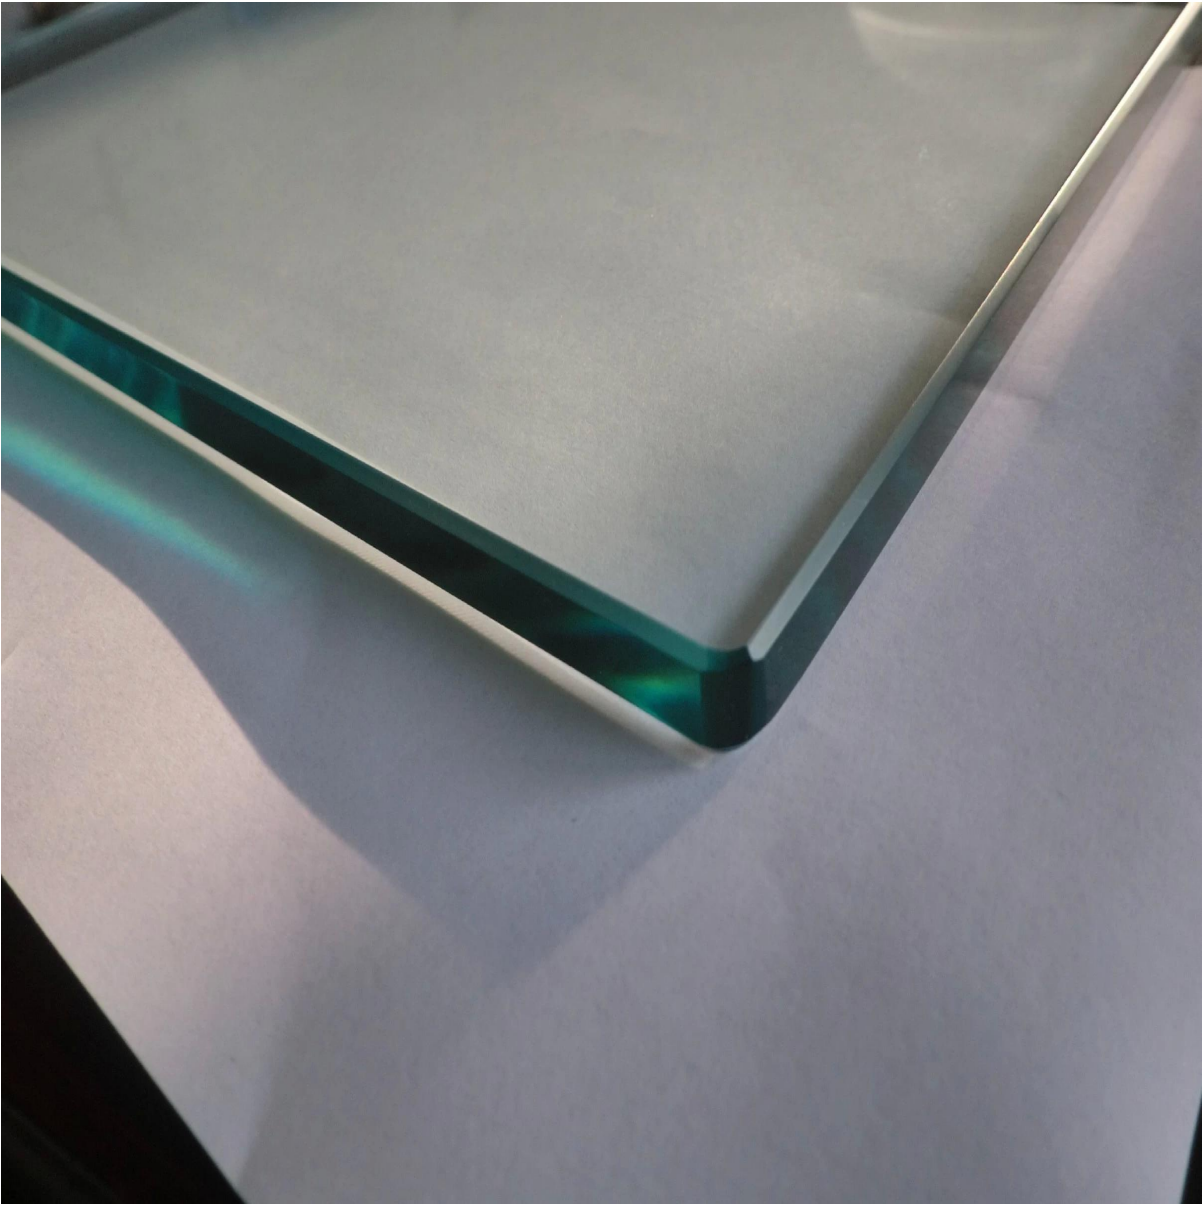

Advantage: safe, strong and harmless when broken into pieces;
Thickness: 6-12mm or thicker;
size and shape: cut to size and shape;
Color: clear, frost, grey no see through;
package: fully plywood box;
standard: Australian standard, compliant to American building code;
origin: Shenzhen, China
Color: RAL COLOR CODE;

Tempered glass are widely used at balcony, deck, staircase handrail design, different thickness with different usage, but they are all strong and harmless.

Any further question please contact me freely.