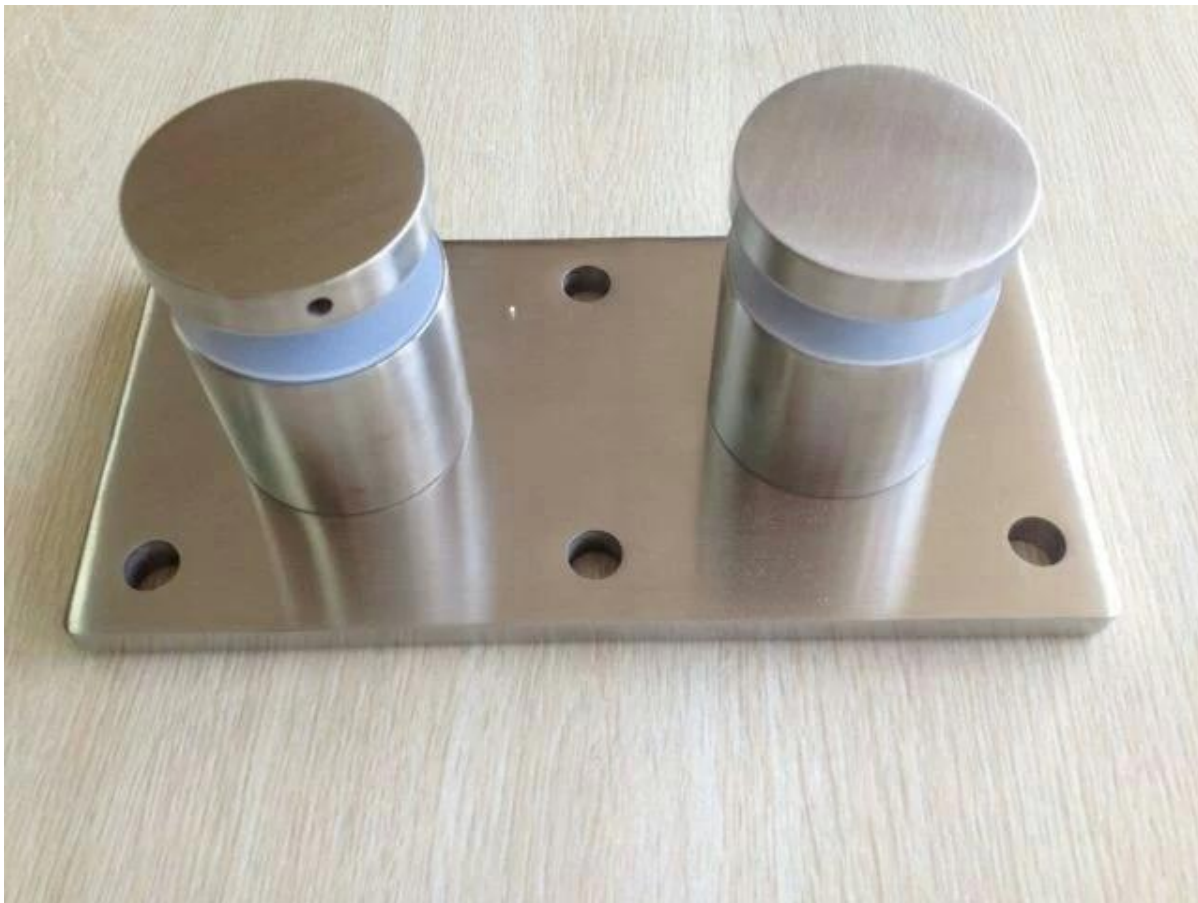

Description

- Size:50x10mm cap,50x30mm body,silicon rubber gasket included
- Mounting plate size: 200x100mm, 10mm thickness
- We can customize different size as per your requirement(we are factory)
- Weight: 3236g/piece
- Material: stainless steel 304/316
- Finish: mirror/satin
- Application:swimming pool fence, balcony stainless steel railing design, deck railing, garden stainless steel fencing, backyard stainless steel railing,safe stair case glass balustrade,frameless glass fence
- For both commerical and modern house, home design
- For both wholesale and retail
- Sample is always available
- For wood and concrete both

Products details

Drawings

| | | | | |
|---|-------|--------------------|----------------------------------|------------|
| 深圳市朗施商贸有限公司 SHENZHEN LAUNCE CO., LTD. | | Surface treatment | Satin | Proportion |
| Design | Jacky | Drawing NO: SP-50T | Material | SS 316 |
| Check | | | No note of entity size tolerance | |
| Craft | | Name: Standoff | Linear tolerance | X ±0.1 |
| Audit | | | Revision tolerance | XX ±0.1 |
| Approve | | | Angle tolerance | X ±1° |
| | | | | XX ±0.5° |