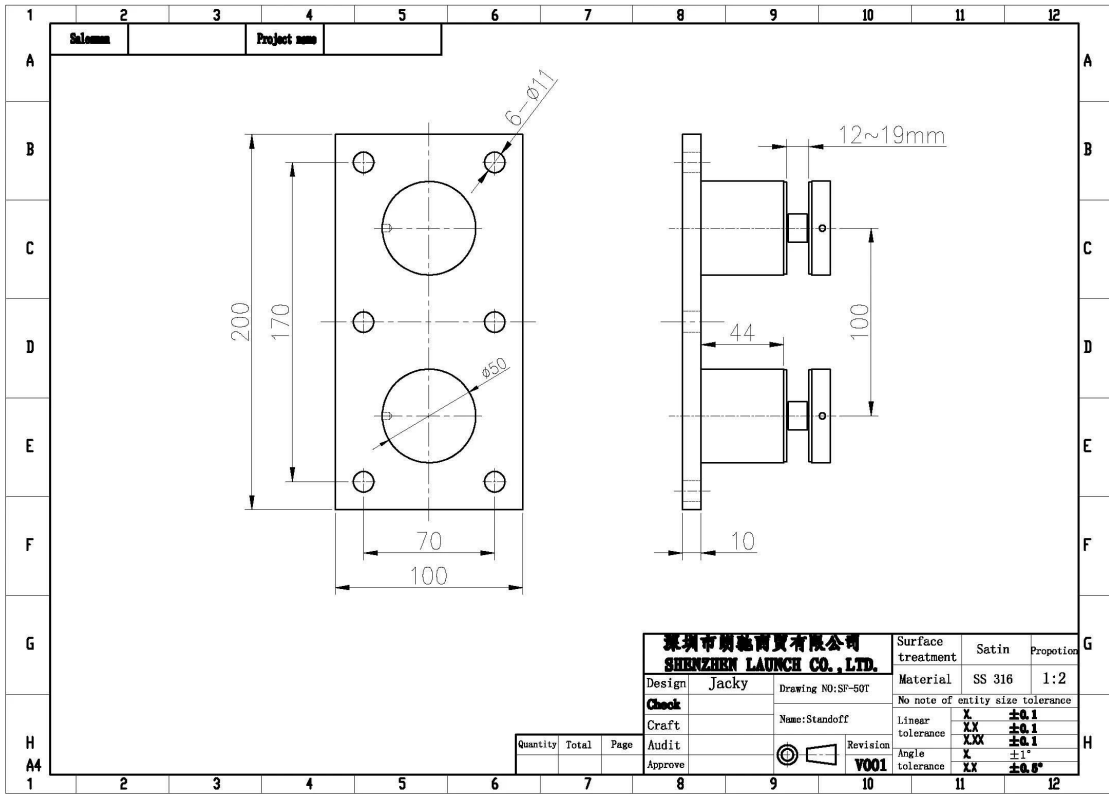

Description

- Size:50x10mm cap,50x30mm body,silicon rubber gasket included
- Mounting plate size: 200x100mm, 10mm thickness
- We can customize different size as per your requirement(we are factory)
- Weight: 3236g/piece
- Material: stainless steel 304/316
- Finish: mirror/satin
- Application:swimming pool fence, balcony stainless steel railing design, deck railing, garden stainless steel fencing, backyard stainless steel railing,safe stair case glass balustrade,frameless glass fence
- For both commerical and modern house, home design
- For both wholesale and retail
- Sample is always available
- For wood and concrete both

Products details

Drawings

| | | | | |
|---|-------|--------------------|----------------------------------|------------|
| 深圳市朗施商贸有限公司 SHENZHEN LAUNCE CO., LTD. | | Surface treatment | Satin | Proportion |
| Design | Jacky | Drawing NO: SP-50T | Material | SS 316 |
| Check | | | No note of entity size tolerance | |
| Craft | | Name: Standoff | Linear tolerance | X ±0.1 |
| Audit | | | Revision tolerance | XX ±0.1 |
| Approve | | | Angle tolerance | X ±1° |
| | | | | XX ±0.5° |