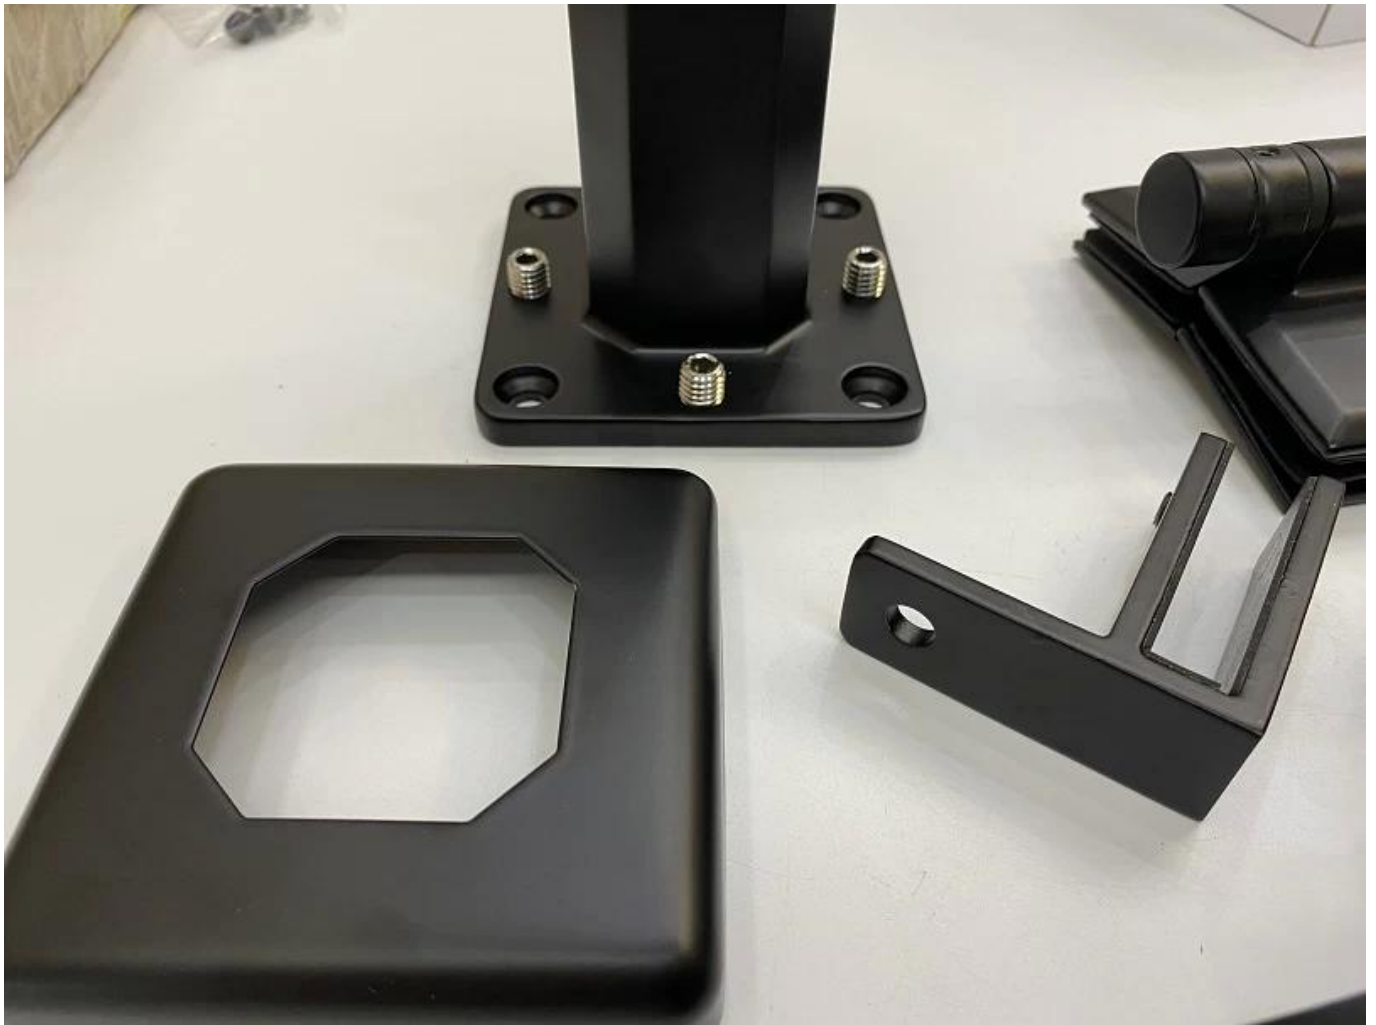

Duplex 2205 Adjustable Canada Glass Spigot Balustrade For Swimming Pool Frameless Fencing 12mm Glass Railing

| | |
|--------------|--|
| Product Name | Glass Railing for Stairs and Exterior Fences and Poolsides, Fixed Column Type |
| Material | Stainless Steel 316 or 2205 |
| Finish | Satin brushed, mirror polished or black |
| For glass | 10-12mm thickness, 17.52mm thickness |
| Technic | Casting |
| Anchor Bolt | Including |
| MOQ | 1pcs |
| Application | Stair/Balcony/Railing/Terrace/Handrail |
| OEM/ODM | Acceptable |
| Payment | T/T;L/C At Sight;Western Union |
| Delivery | Ocean Shipping;Air Shipping;Express Delivery |
| Advantage: | SBM Spigot is a popular glass holder type and a freemless glass railing style.It's widely used at the swimming pool and some high class house or residence,which can offer you an open and comfortable field of vision. About the installation, it's easy to fix the glass by tightening screws. |

Clear photos for the surface treatment:

Glass Railing Spigot:

Glass Door Hinges:

Glass Clamps:

Tempered Glass Panels:

Project Photos:

Welcome to contact us for more details:

Frank