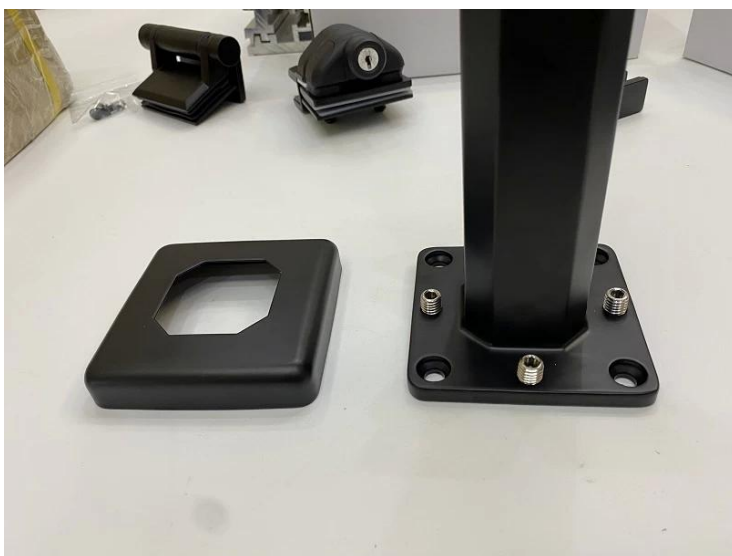

Duplex 2205 Adjustable Canada Glass Spigot Balustrade For Swimming Pool Frameless Fencing 12mm Glass Railing

| | |
|--------------|--|
| Product Name | Glass Railing for Stairs and Exterior Fences and Poolsides, Fixed Column Type |
| Material | Stainless Steel 316 or 2205 |
| Finish | Satin brushed, mirror polished or black |
| For glass | 10-12mm thickness, 17.52mm thickness |
| Technic | Casting |
| Anchor Bolt | Including |
| MOQ | 1pcs |
| Application | Stair/Balcony/Railing/Terrace/Handrail |
| OEM/ODM | Acceptable |
| Payment | T/T;L/C At Sight;Western Union |
| Delivery | Ocean Shipping;Air Shipping;Express Delivery |
| Advantage: | SBM Spigot is a popular glass holder type and a freemless glass railing style.It's widely used at the swimming pool and some high class house or residence,which can offer you an open and comfortable field of vision. About the installation, it's easy to fix the glass by tightening screws. |

Clear photos for the surface treatment:

Glass Railing Spigot:

Glass Door Hinges:

Glass Clamps:

Tempered Glass Panels:

Project Photos:

Welcome to contact us for more details:

Frank