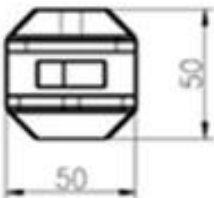

Duplex 2205 Double friction core drill glass fencing spigot is commonly used on pavers or concretes around swimming pools .

Below is more specifications for core drill glass spigot -

Model No.	SCM
Material	duplex 2205
Finish	satin , mirror , black , gold etc.
Length	285mm , or customized
cover ring	included
Glass thickness	10-13.52mm

Black powder coated core drill spigot SCM-

Round & square core drill spigot -

Dimensions of SCM core drill glass spigot-

Project mm

Shenzhen Launch Co., Ltd

深圳市朗施商贸有限公司 SHENZHEN LAUNCH CO., LTD.			表面处理
设计	裴佳辉	图号:SCM	材料
校对		名称:Spigot	未
工艺			线性公差
审核		版次	角度公差
批准		V001	