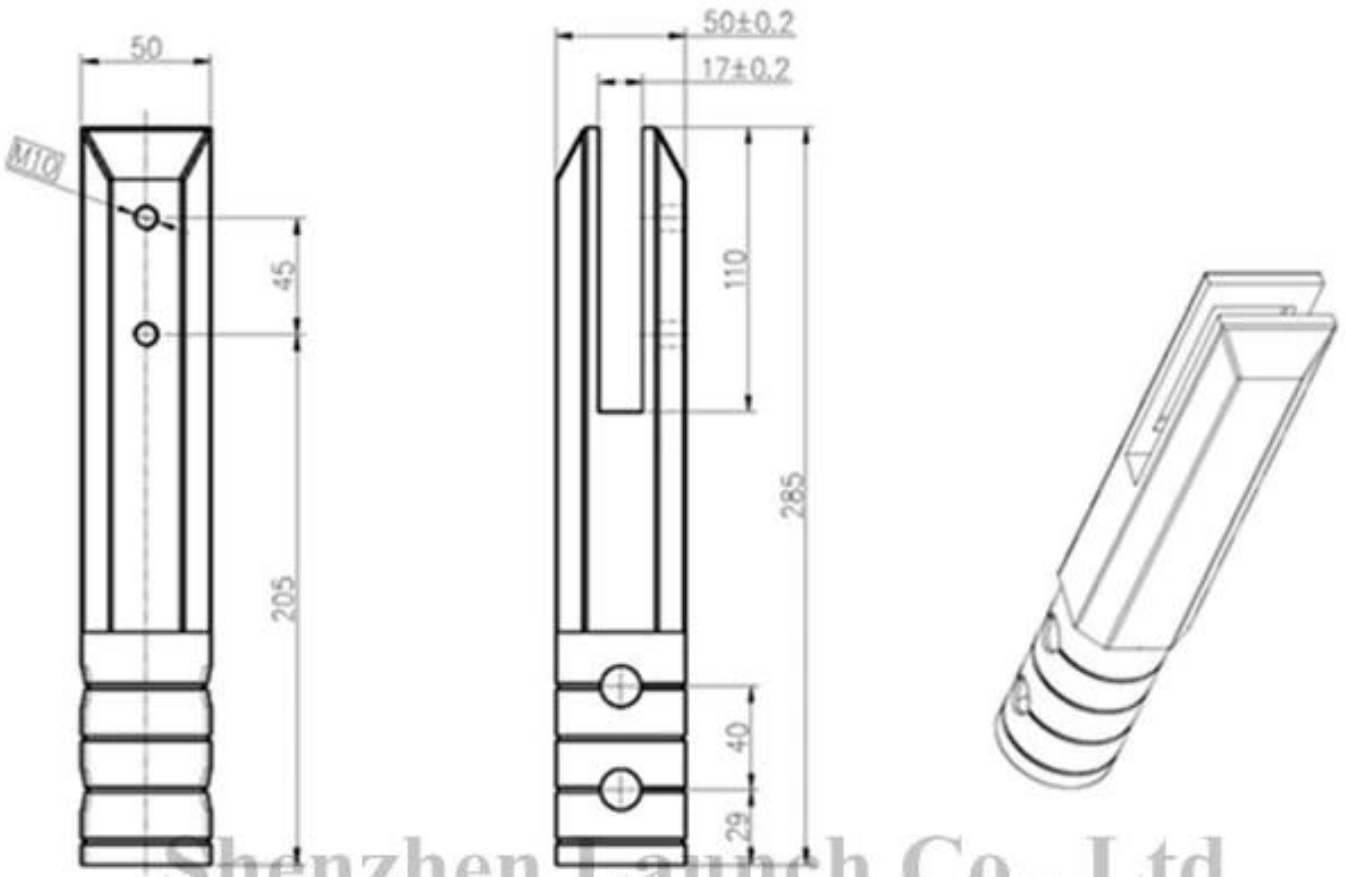

Duplex 2205 Double friction core drill glass fencing spigot is commonly used on pavers or concretes around swimming pools .

Below is more specifications for core drill glass spigot -

Model No.	SCM
Material	duplex 2205
Finish	satin , mirror , black , gold etc.
Length	285mm , or customized
cover ring	included
Glass thickness	10-13.52mm

Black powder coated core drill spigot SCM-

Round & square core drill spigot -

Dimensions of SCM core drill glass spigot-

Project mm

Shenzhen Launch Co., Ltd

深圳市朗施商贸有限公司 SHENZHEN LAUNCH CO., LTD.			表面处理
设计	裴佳辉	图号:SCM	材料
校对		名称:Spigot	未
工艺			线性公差
审核		版次	角度公差
批准		V001	

数量共页第页

Production & packing photos -

2014/03/19

Project photos of core drill spigot square-

KEBIL 科比奧