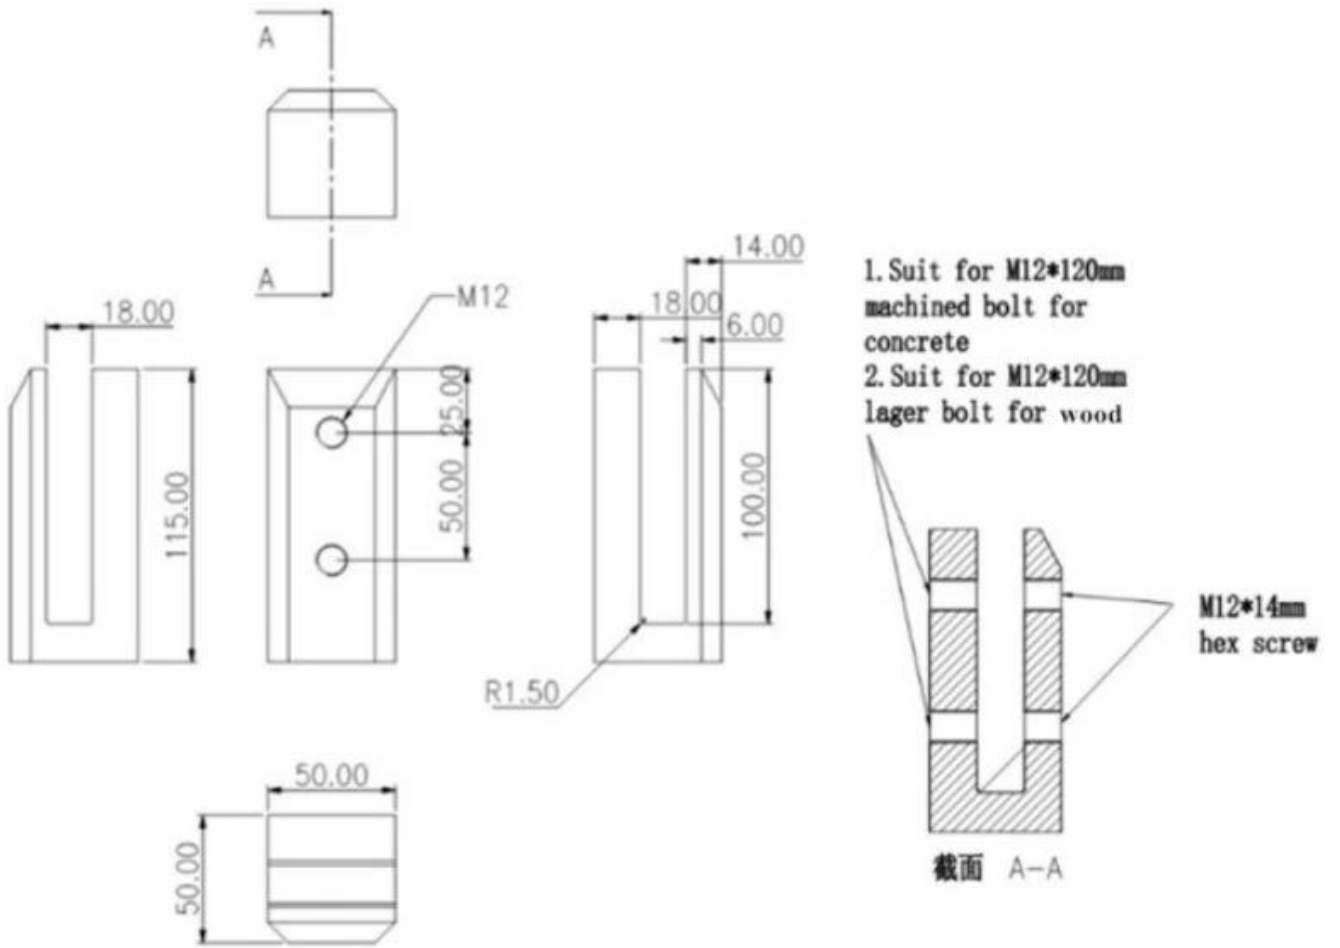

Product Specs.

Product name	Side mounted glass spigot
Material	Duplex 2205 stainless steel
Surface finish	Mirror polished, satin brushed, Matt black
Glass thickness	8-13.52mm, glass without hole
Sizes	As per drawing
Application	Balcony railing, deck railing, etc.
MOQ	10pcs

Product show

Technical drawing

Packing and mass production

1pcs in one white box, 12pcs in a cartoon box

Project picture

If you are interested in this product, please feel free to contact me.
Frank Fang sales02@launch-china.cn
WhatsApp/Phone: +8615906261741