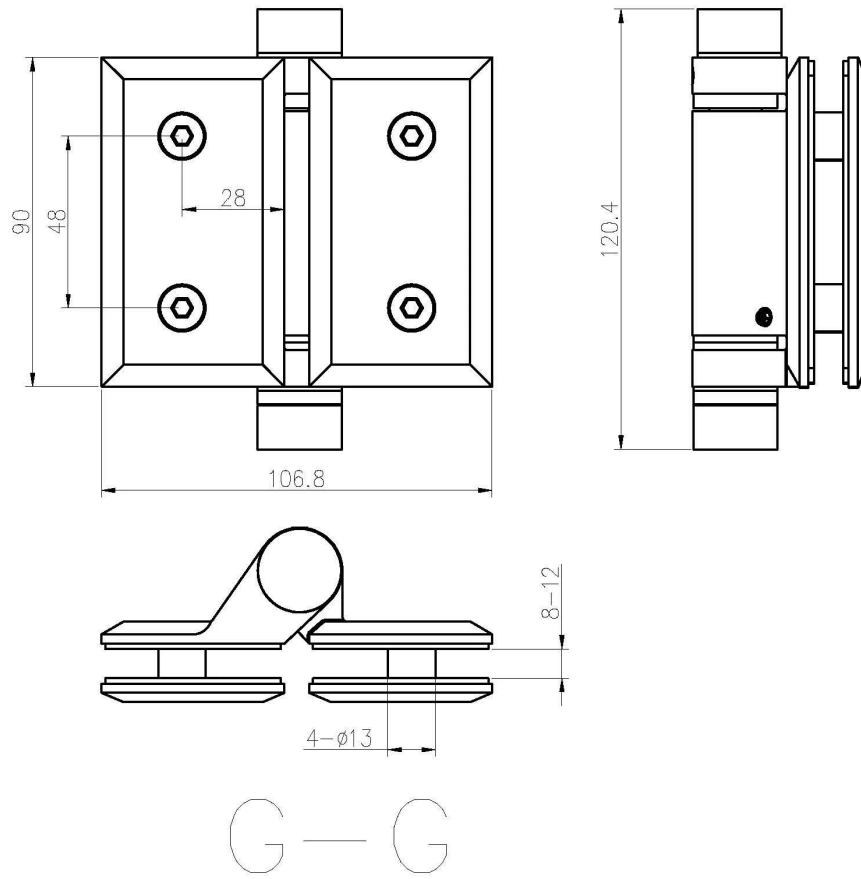

Duplex 2205 Spring loaded glass to glass hinge for swimming pool glass fence glass gate 8-12mm .

Specifications for glass hinge -

Model No.	G-G
Type of glass hinge	Glass to glass , more types available (glass to wall hinge , glass to post hinge)
Material	Duplex 2205
Finish	Matte black powder coating ; satin ; mirror
Glass thickness	8-12mm
Function	Spring loaded type glass hinge

Glass to glass hinge model -

Swimming pool fence glass gate drawing-

Project photos of glass fence with our glass hinge series -