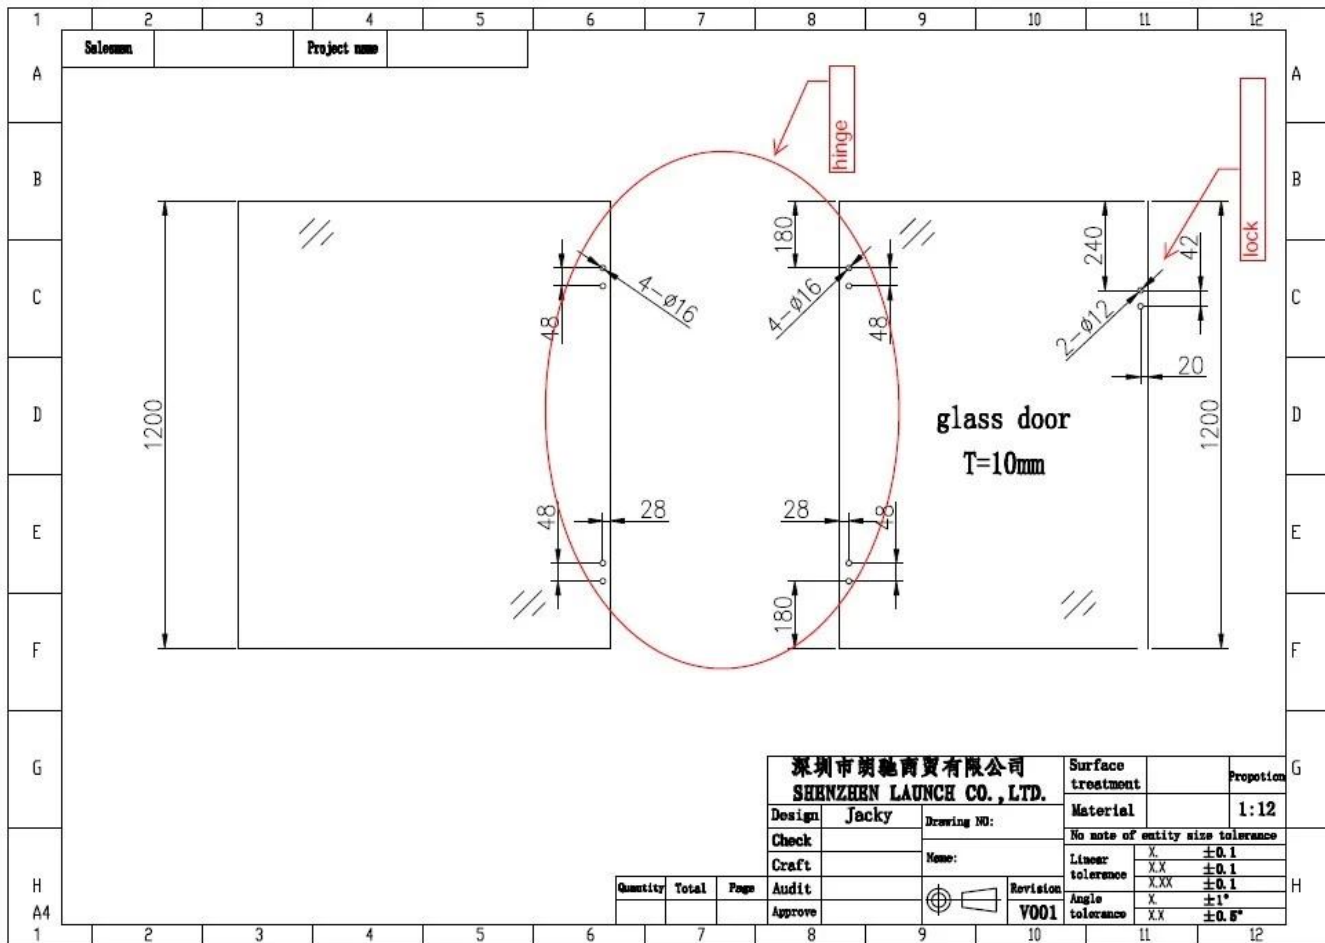

Duplex 2205 Spring loaded glass to glass hinge for swimming pool glass fence glass gate 8-12mm .

Specifications for glass hinge -

Model No.	G-G
Type of glass hinge	Glass to glass , more types available (glass to wall hinge , glass to post hinge)
Material	Duplex 2205
Finish	Matte black powder coating ; satin ; mirror
Glass thickness	8-12mm
Function	Spring loaded type glass hinge

Glass to glass hinge model -

Swimming pool fence glass gate drawing-

Project photos of glass fence with our glass hinge series -