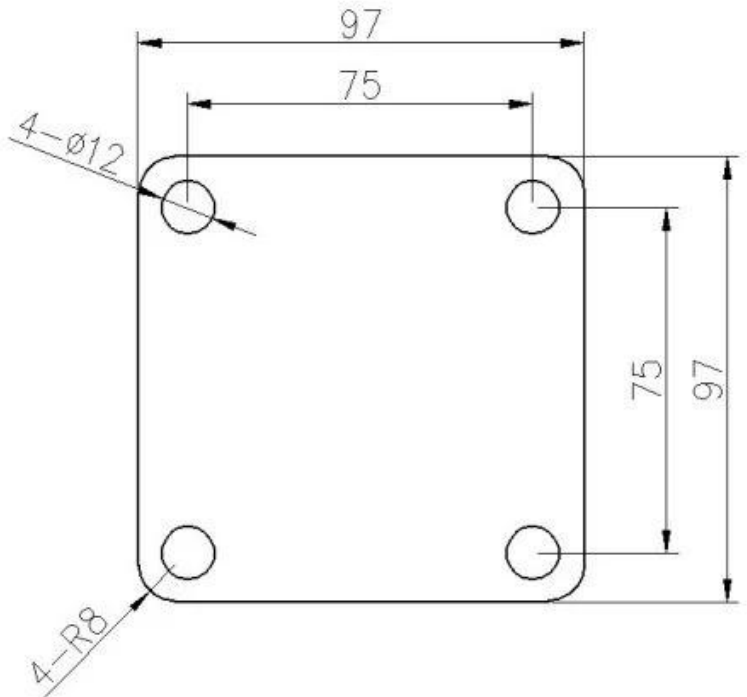

Application photo