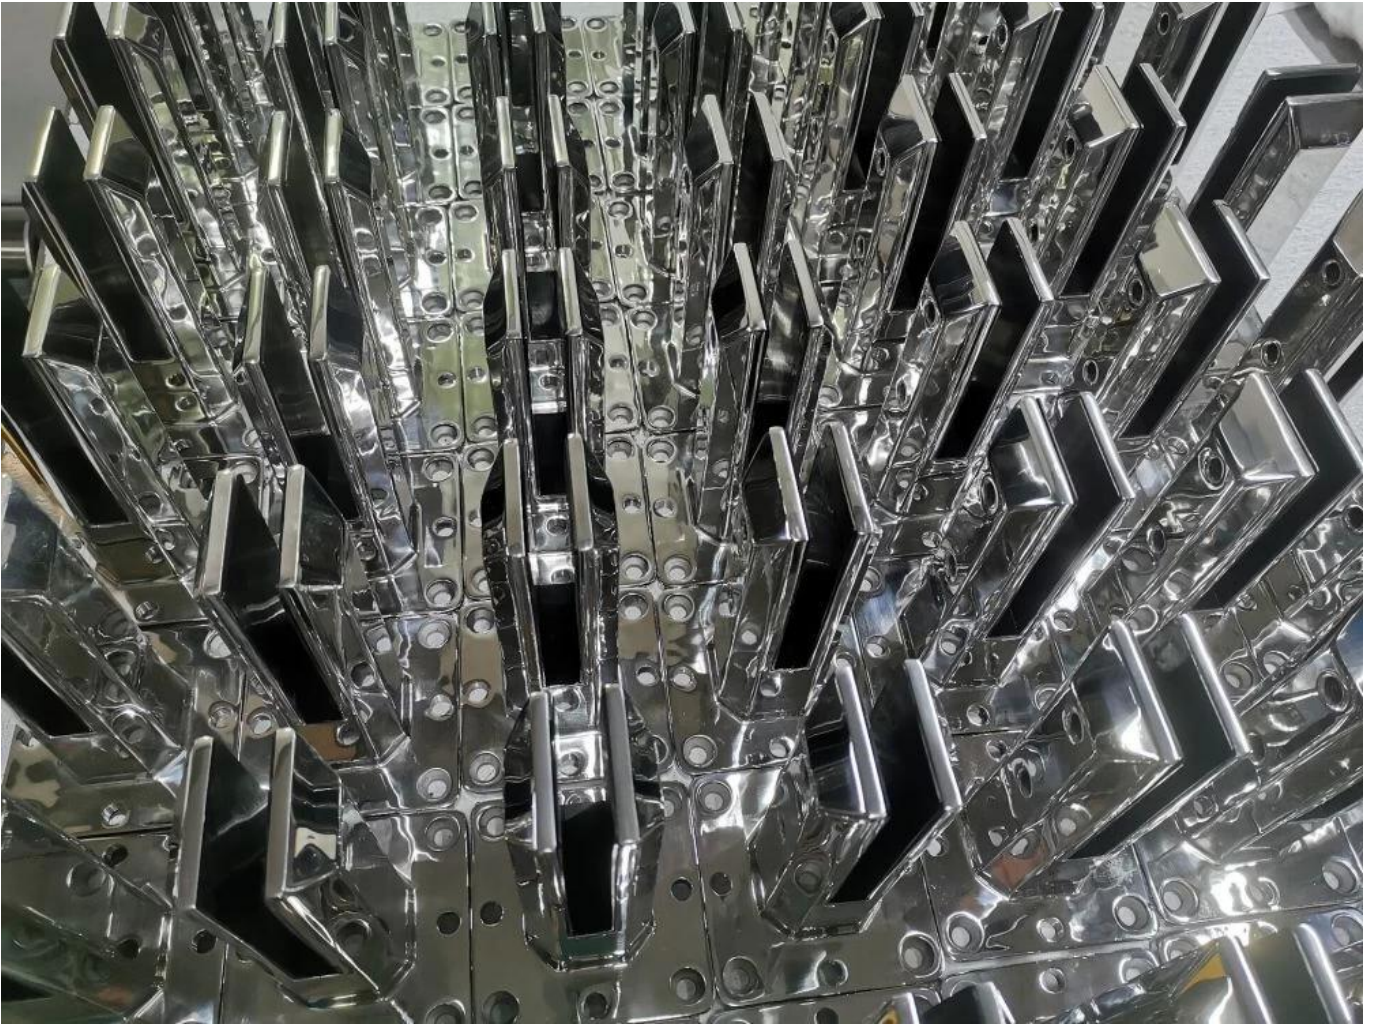

## Duplex 2205 Square Glass Spigot Stainless Steel Glass Railing Spigot

Square glass spigot with slotted holes on the base plate

### Product show

Satin brushed finish

**KEBIL** 科比奥®

Mirror polished finish

Matt black powder coating finish

**KEBIL** 科比奥®

**Technical drawing**

Application photo