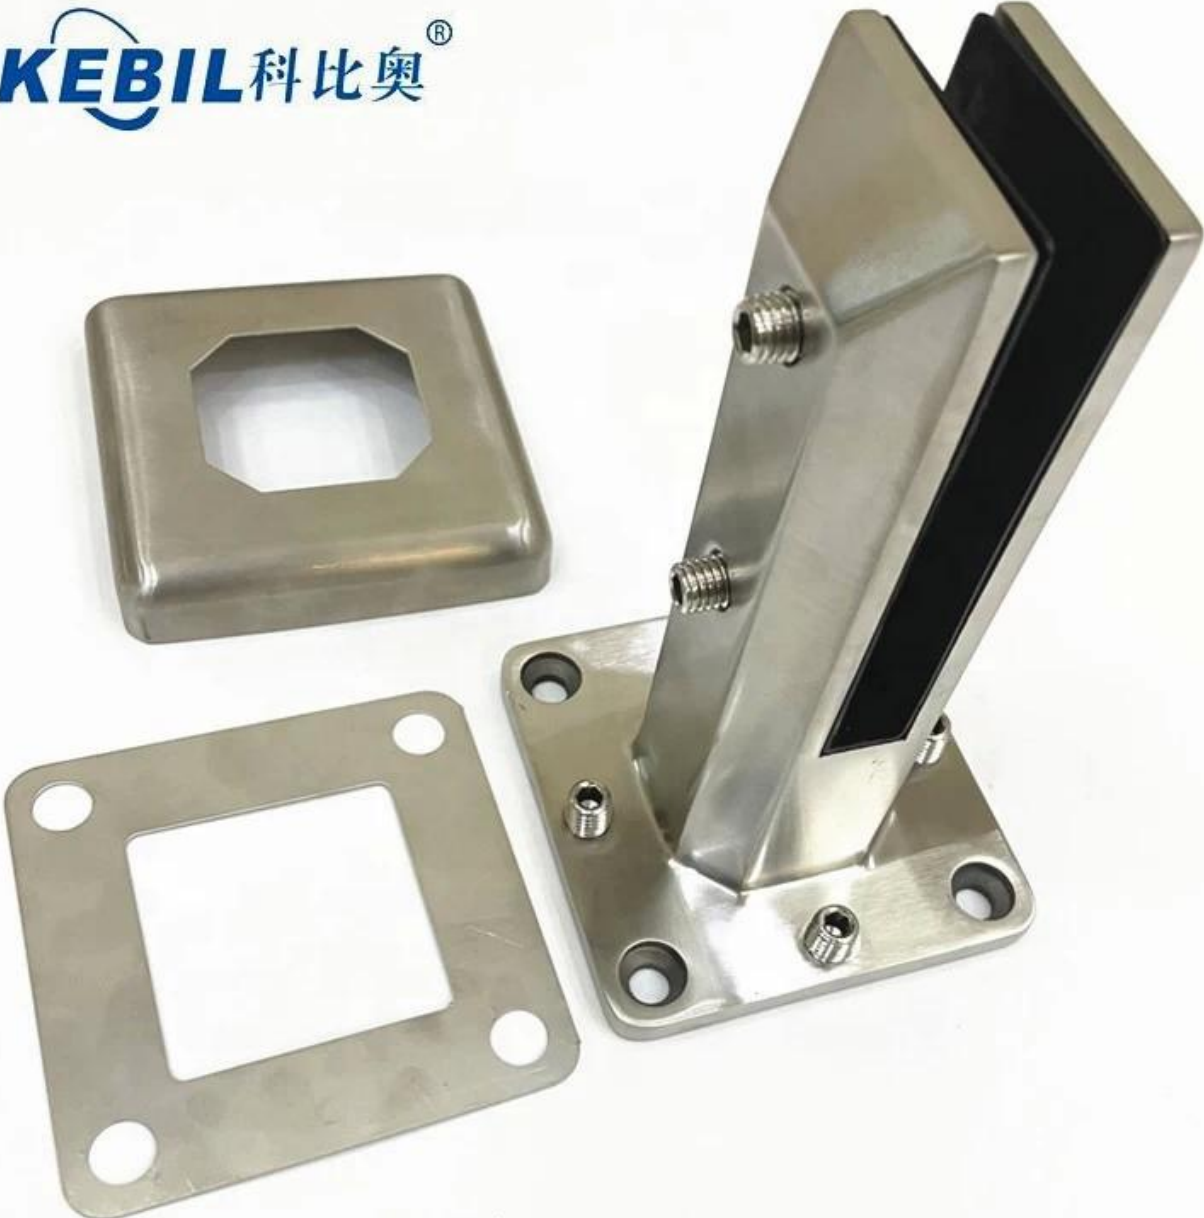

## Duplex 2205 Square Glass Spigot Stainless Steel Glass Railing Spigot

Square glass spigot with slotted holes on the base plate

### Product show

Satin brushed finish

**KEBIL** 科比奥®

Mirror polished finish

Matt black powder coating finish

**KEBIL** 科比奥®

**Technical drawing**

Application photo