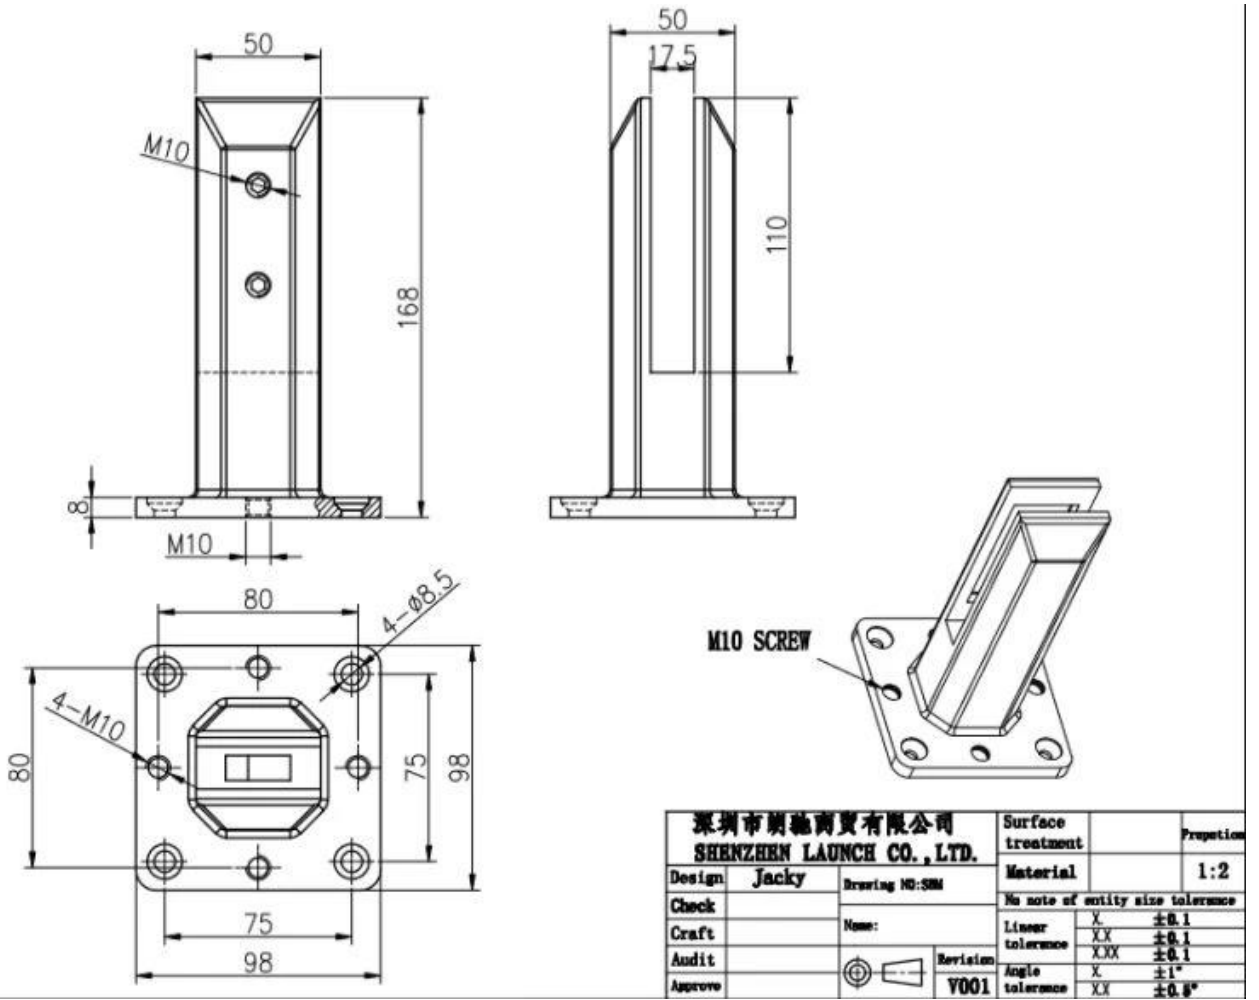

Application photo