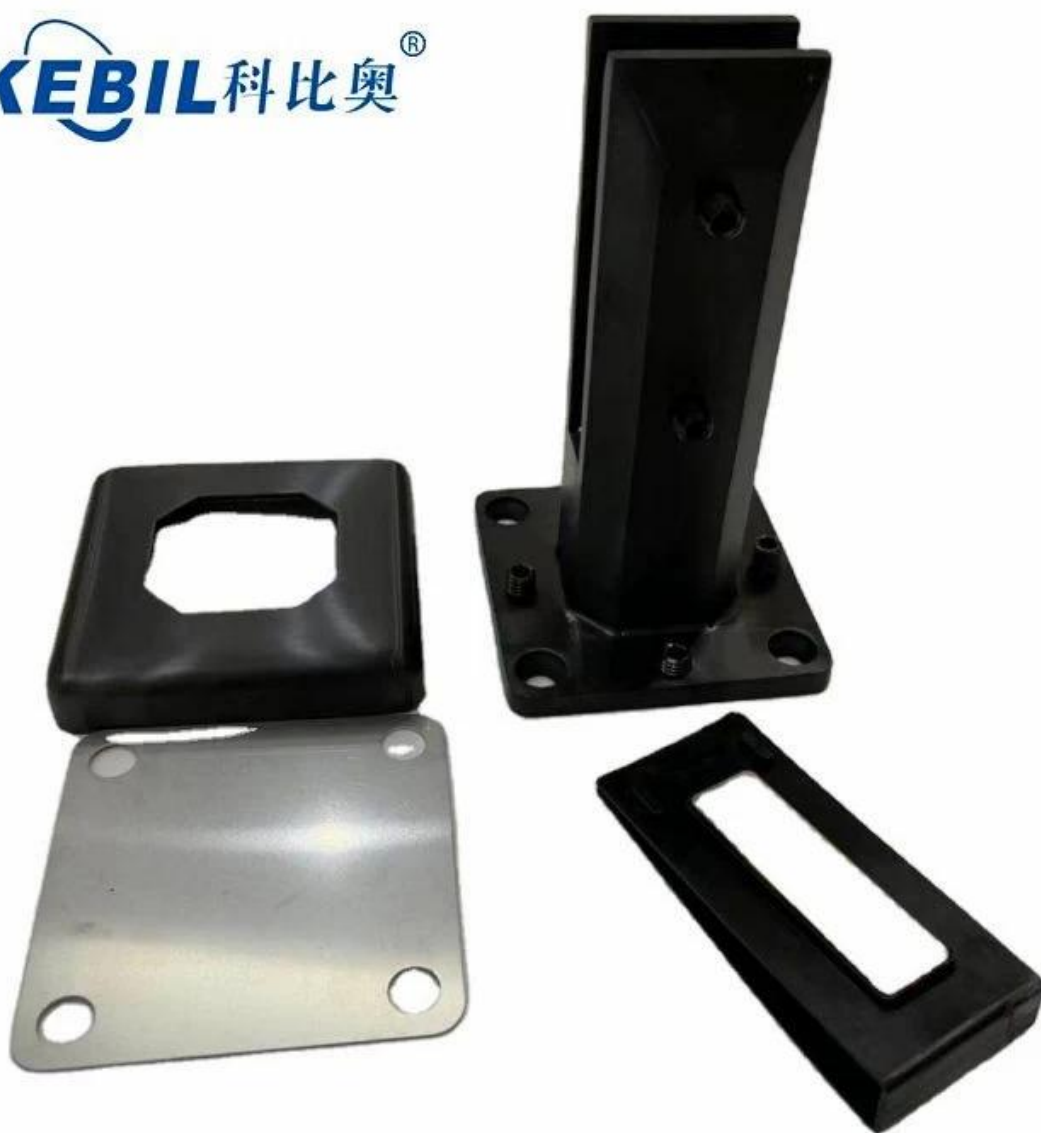

## Duplex 2205 Square Glass Spigot Stainless Steel Glass Railing Spigot

Square glass spigot with slotted holes on the base plate

### Product show

Satin brushed finish

**KEBIL** 科比奥®

Mirror polished finish

Matt black powder coating finish

**KEBIL** 科比奥®

**Technical drawing**

Application photo