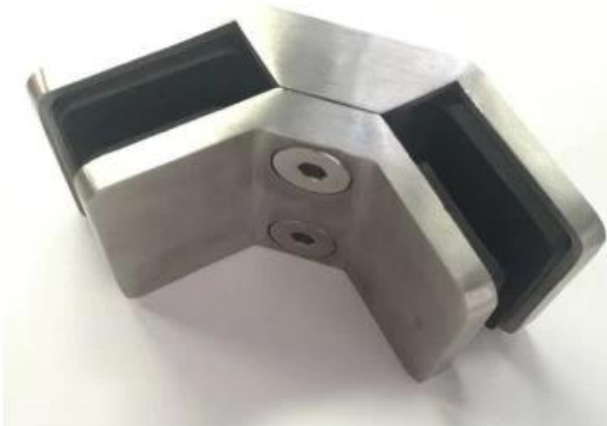

## Glass Hinge

KEBIL 科比奥®

Glass to glass hinge

Glass to wall hinge

Glass to round post hinge

## Glass Latch

KEBIL 科比奥®

Glass to glass latch 180 degree

Glass to glass latch 90 degree

Glass to wall/square post latch

**3, Tempered glass Glass thickness 10-12mm for spigot**

**4, Glass clamp to secure the glass**

180° glass to glass clamp

90° glass to glass clamp

90° glass to wall clamp

## 5, Slotted top rail (square/round) and accessories for 12mm thick glass

Dia25.4mm slotted handrail tube  
14x14mm groove

180 degree joiner

90 degree joiner

wall-rail joiner

end cap

25x20mm slotted handrail tube  
14x14mm groove