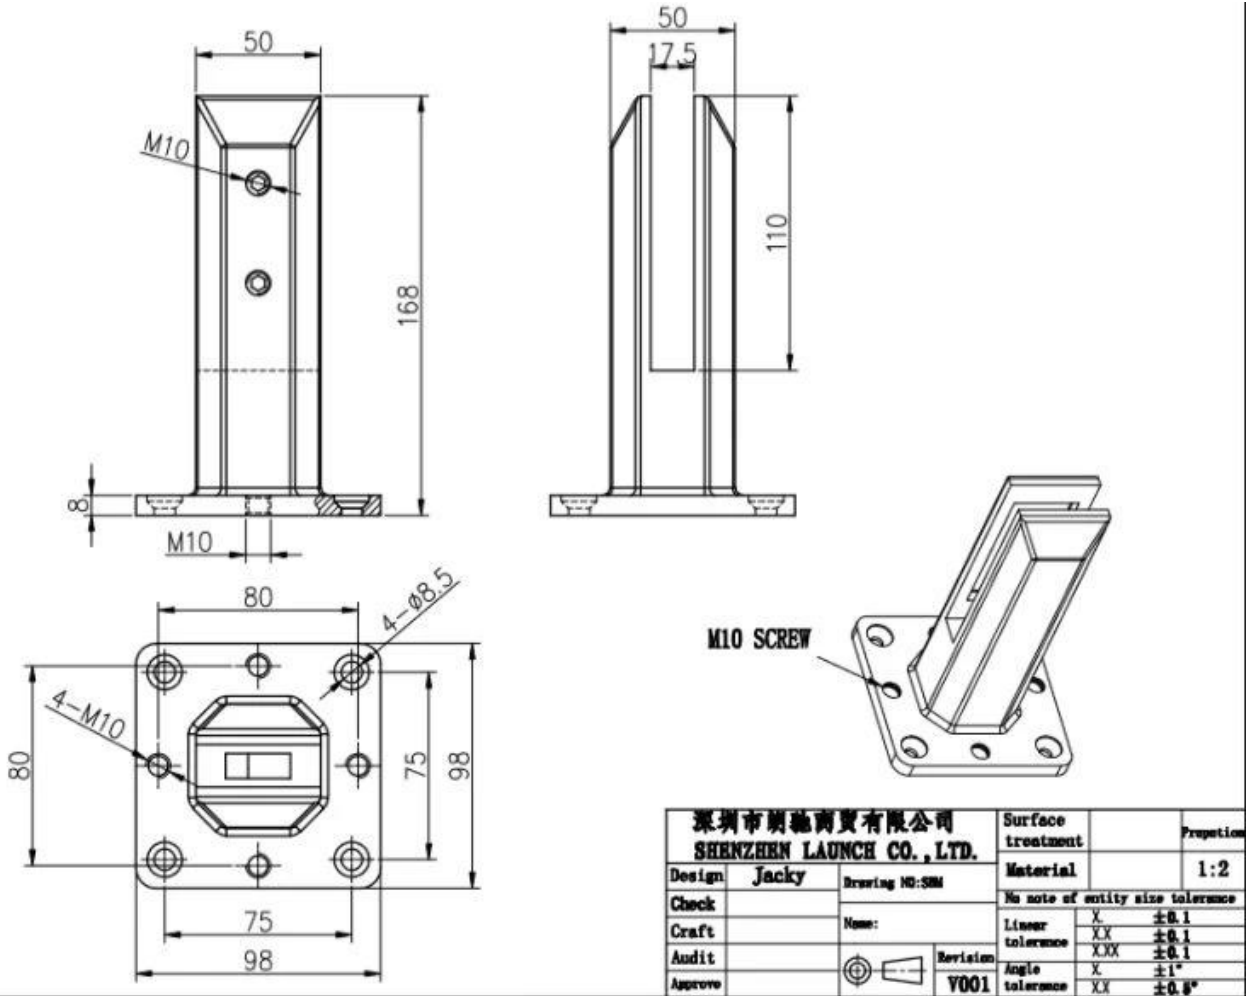

Duplex 2205 Top Mounted Glass Spigot Glass Railing Spigot

Product show

Satin brushed finish

KEBIL 科比奥®

Mirror polished finish

Matt black powder coating finish

KEBIL 科比奥®

Technical drawing