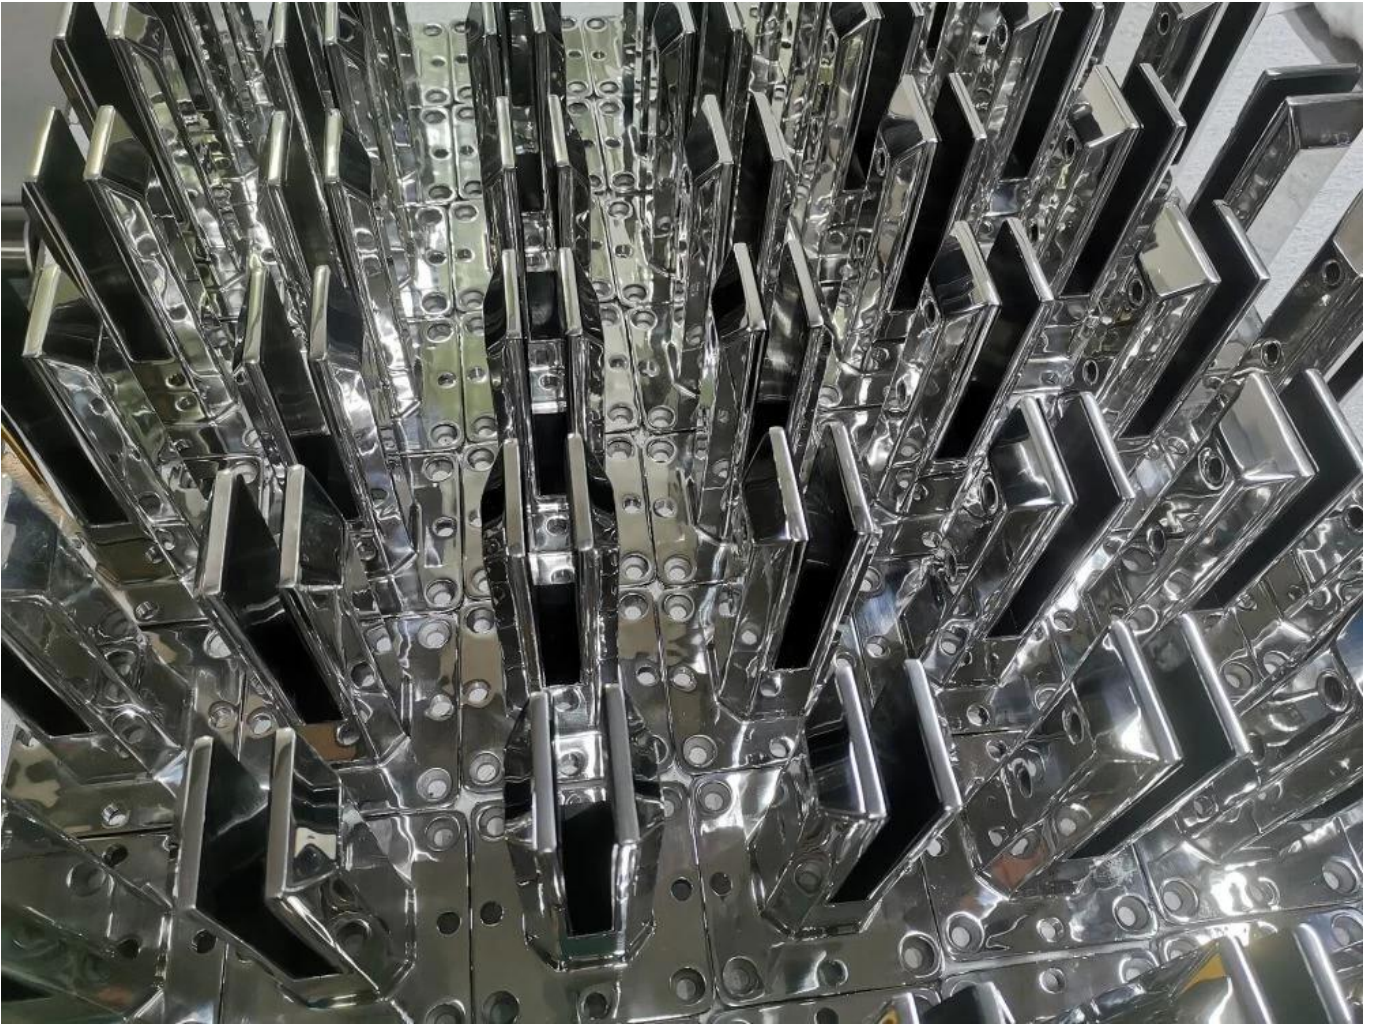

Duplex 2205 Top Mounted Glass Spigot Glass Railing Spigot

Product show

Satin brushed finish

KEBIL 科比奥®

Mirror polished finish

Matt black powder coating finish

KEBIL 科比奥®

Technical drawing