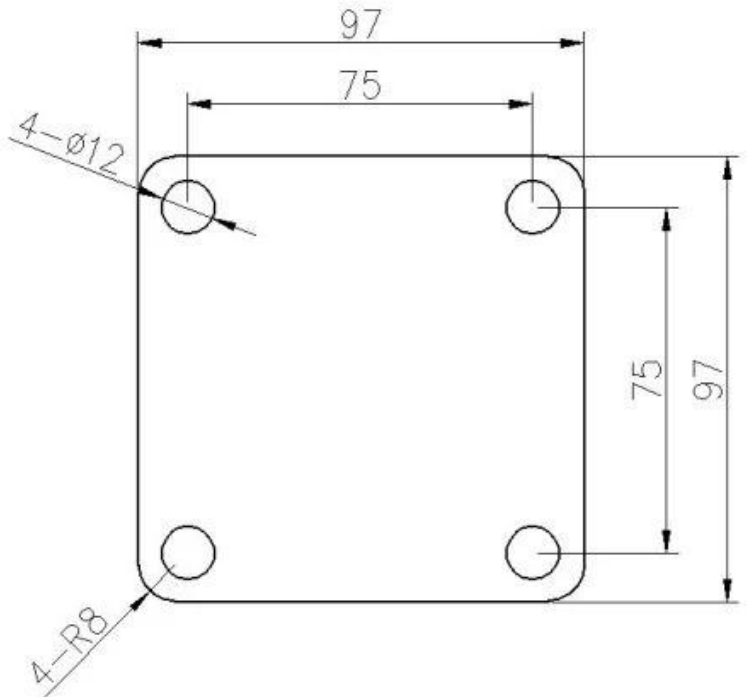

Duplex 2205 Top Mounted Glass Spigot Glass Railing Spigot

Product show

Satin brushed finish

KEBIL 科比奥®

Mirror polished finish

Matt black powder coating finish

KEBIL 科比奥®

Technical drawing