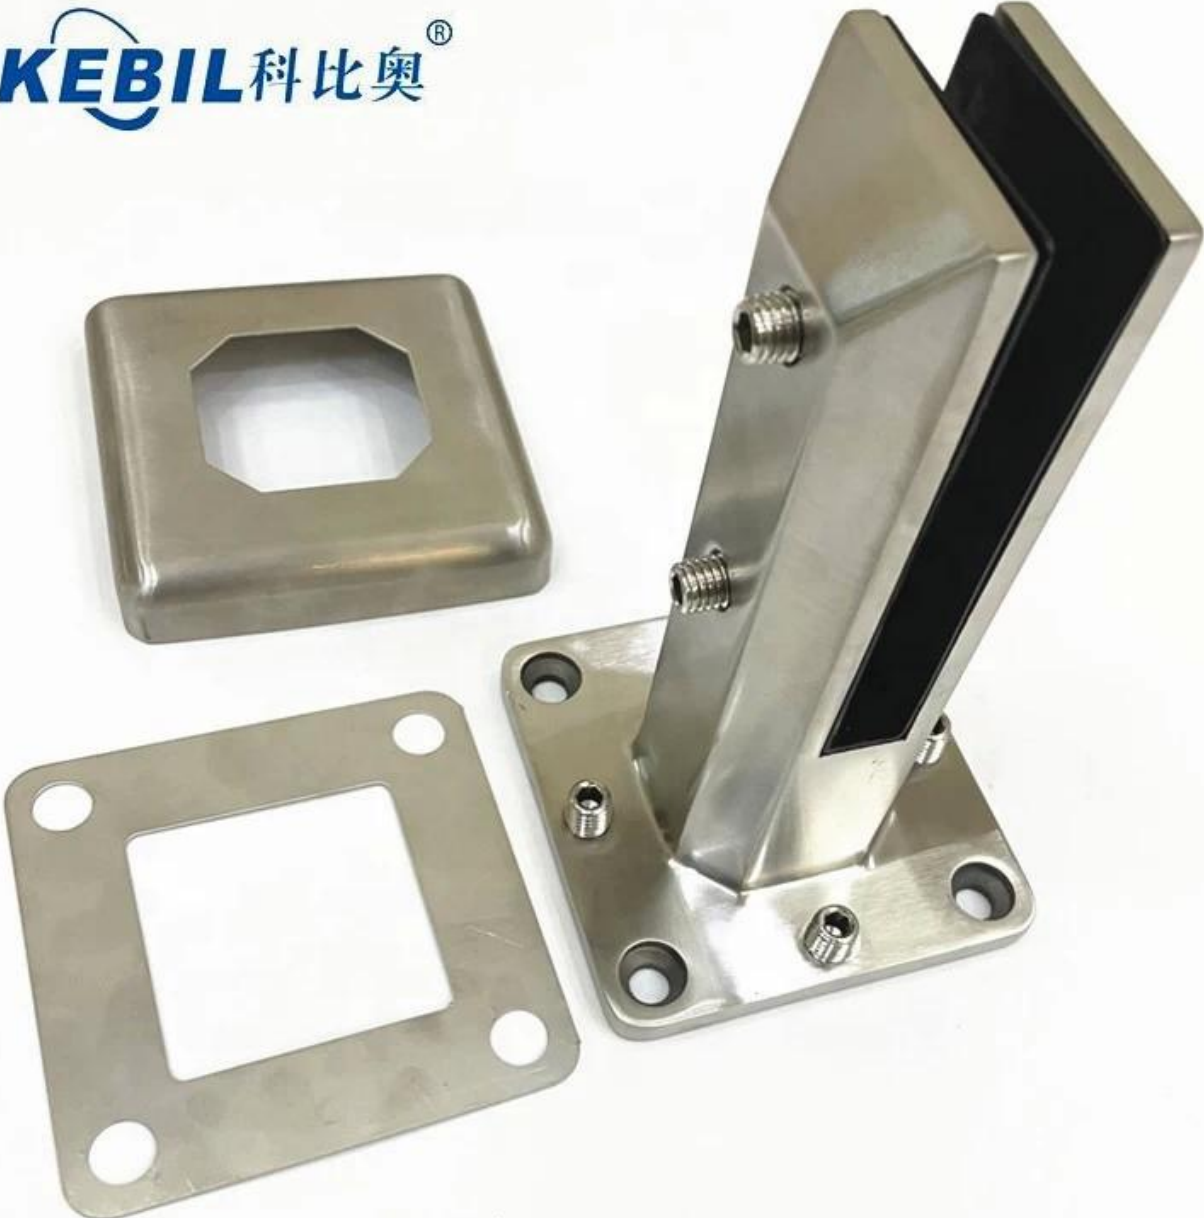

Duplex 2205 Top Mounted Glass Spigot Glass Railing Spigot

Product show

Satin brushed finish

KEBIL 科比奥®

Mirror polished finish

Matt black powder coating finish

KEBIL 科比奥®

Technical drawing