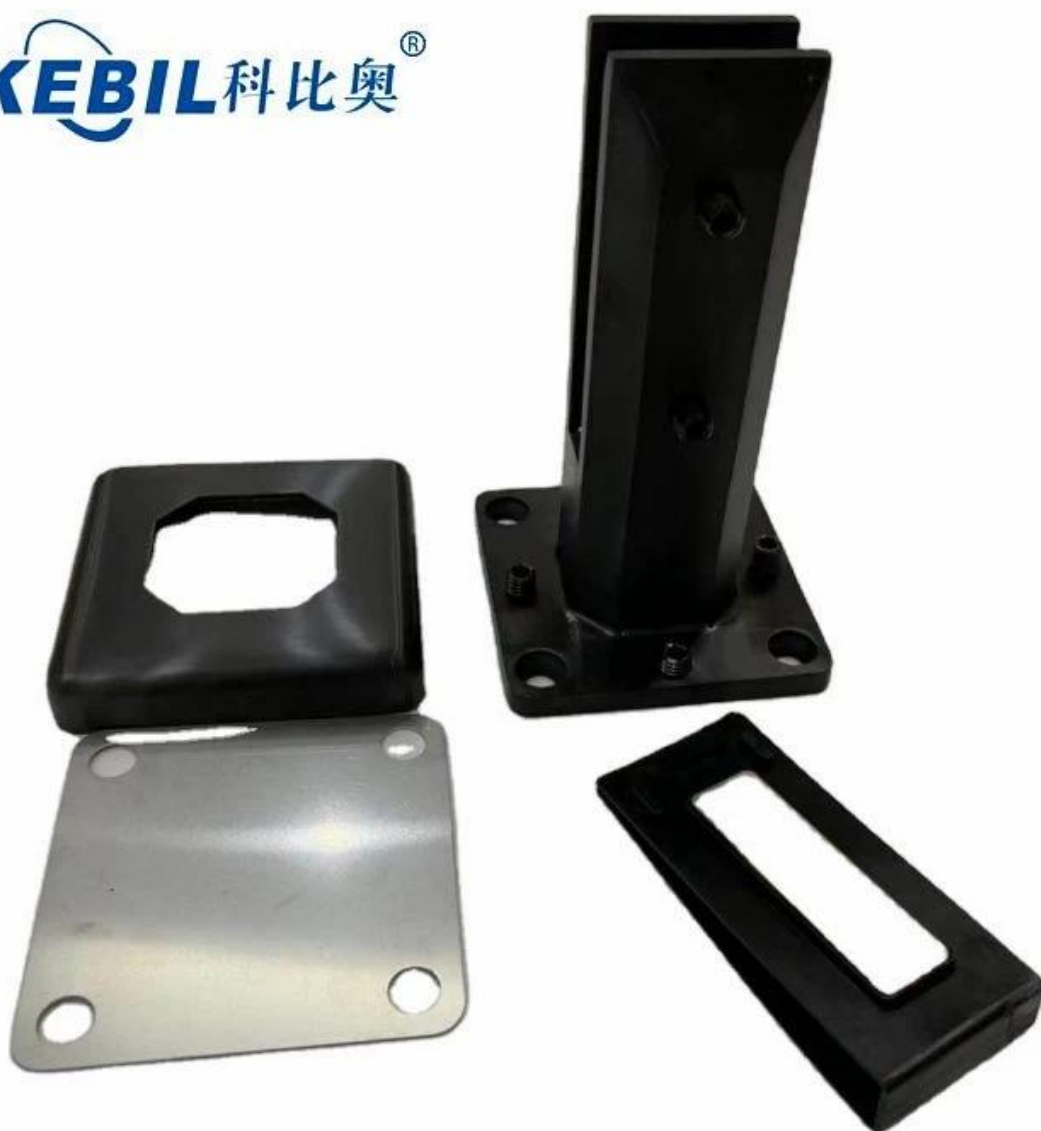

Duplex 2205 Top Mounted Glass Spigot Glass Railing Spigot

Product show

Satin brushed finish

KEBIL 科比奥®

Mirror polished finish

Matt black powder coating finish

KEBIL 科比奥®

Technical drawing