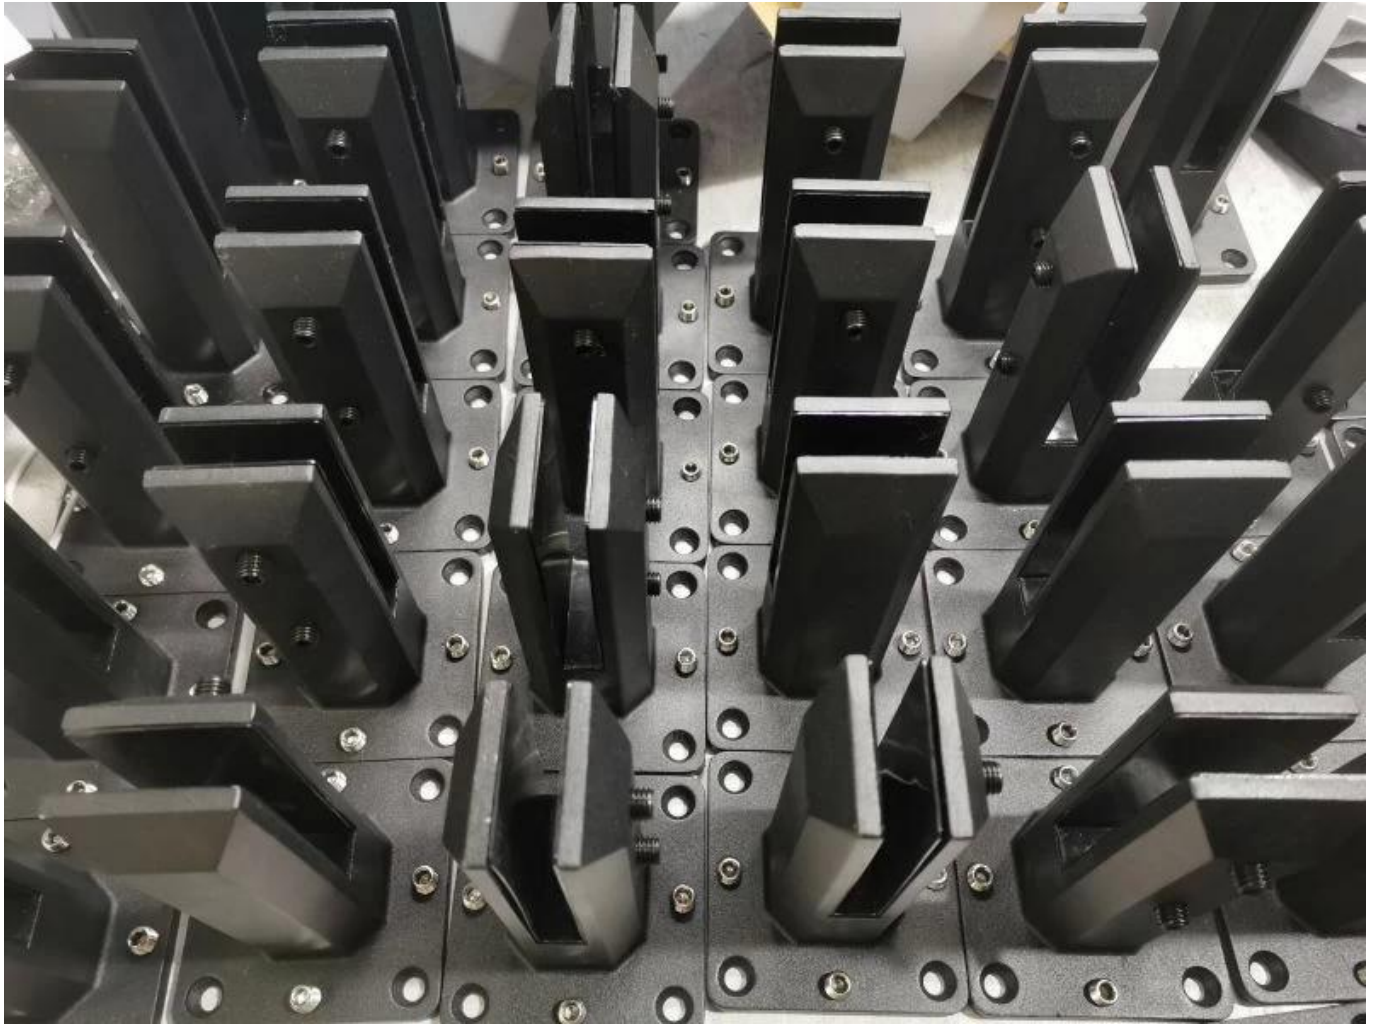

**Duplex 2205 stainless steel adjustable glass spigot for frameless swimming pool fencing**

**Product show**

**Satin surface**

**Matt black surface**

**Technical drawing**

Square and round top rail

**Application photo**