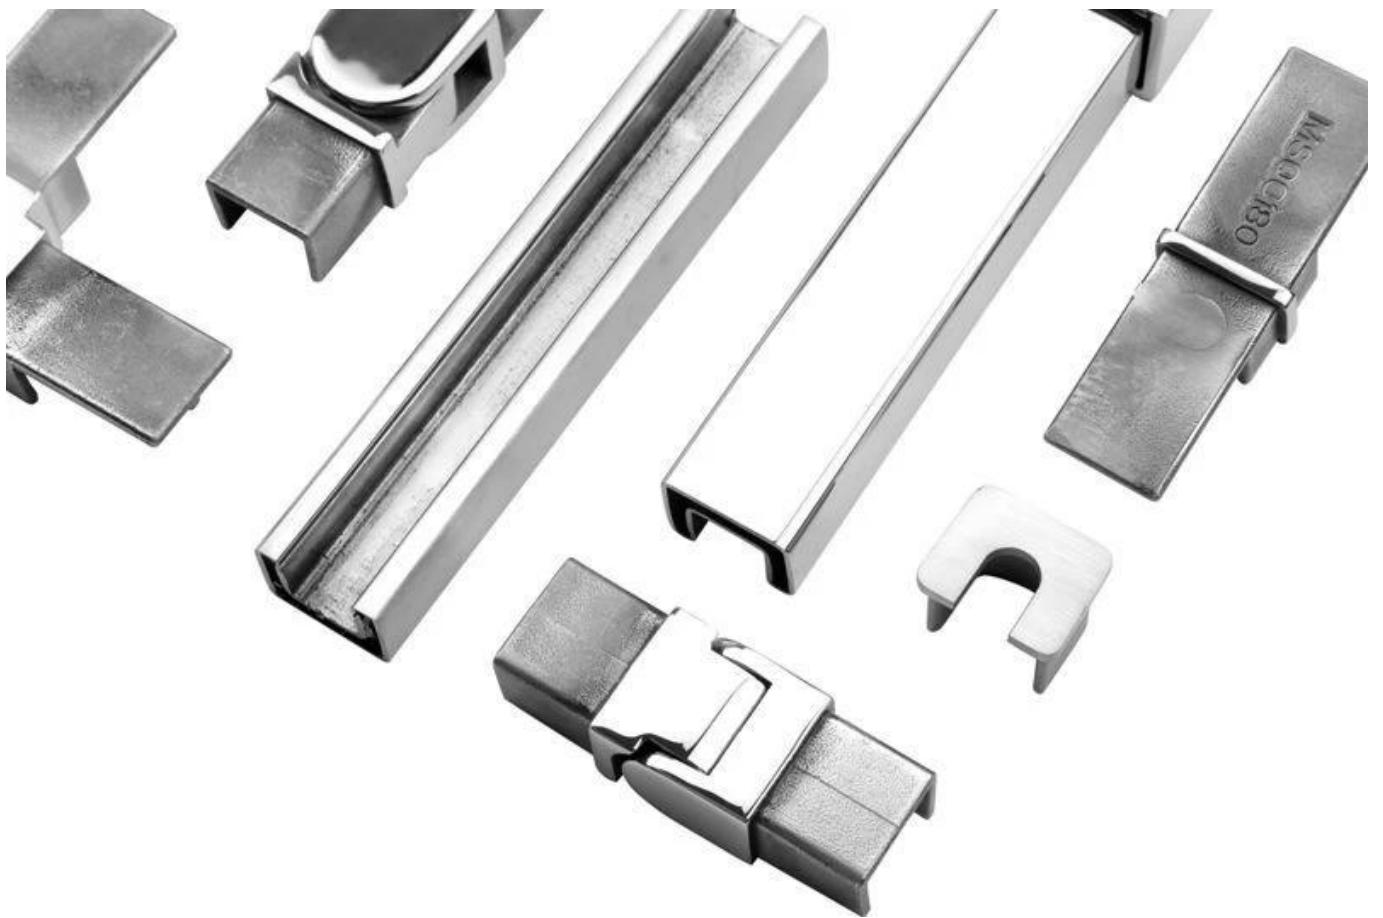

**Duplex 2205 stainless steel adjustable glass spigot for frameless swimming pool fencing**

**Product show**

**Satin surface**

**Matt black surface**

**Technical drawing**

Square and round top rail

**Application photo**

**Other related glass spigots**

Surface finish  
Satin

Surface finish  
Mirror

RBM

SBM

RCM

SCM

**Surface finish  
Matt black**