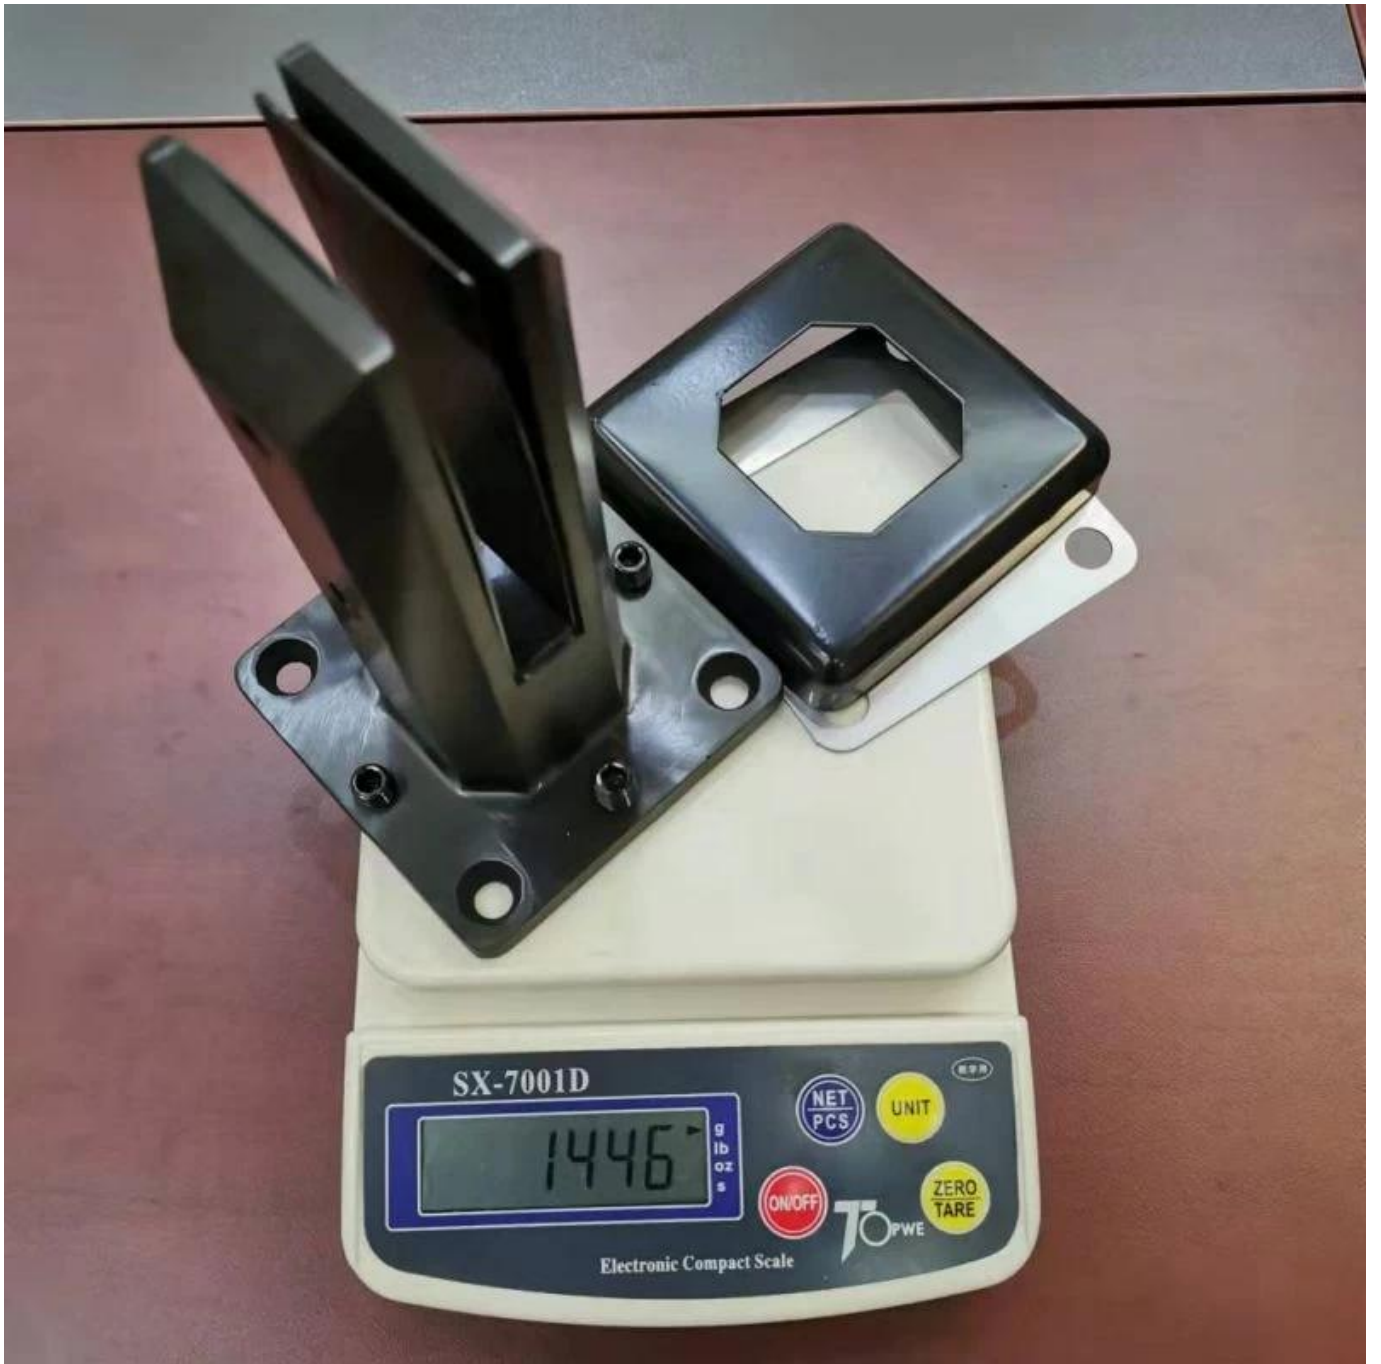

**Duplex 2205 stainless steel adjustable glass spigot for frameless swimming pool fencing**

**Product show**

**Satin surface**

**Matt black surface**

**Technical drawing**

Square and round top rail

**Application photo**