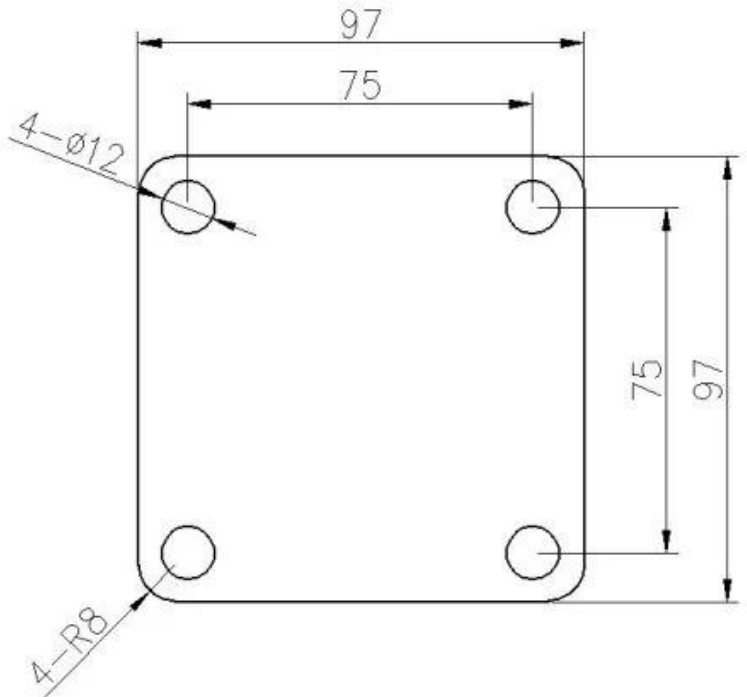

**Duplex 2205 stainless steel adjustable glass spigot for frameless swimming pool fencing**

**Product show**

**Satin surface**

**Matt black surface**

**Technical drawing**

Square and round top rail

**Application photo**