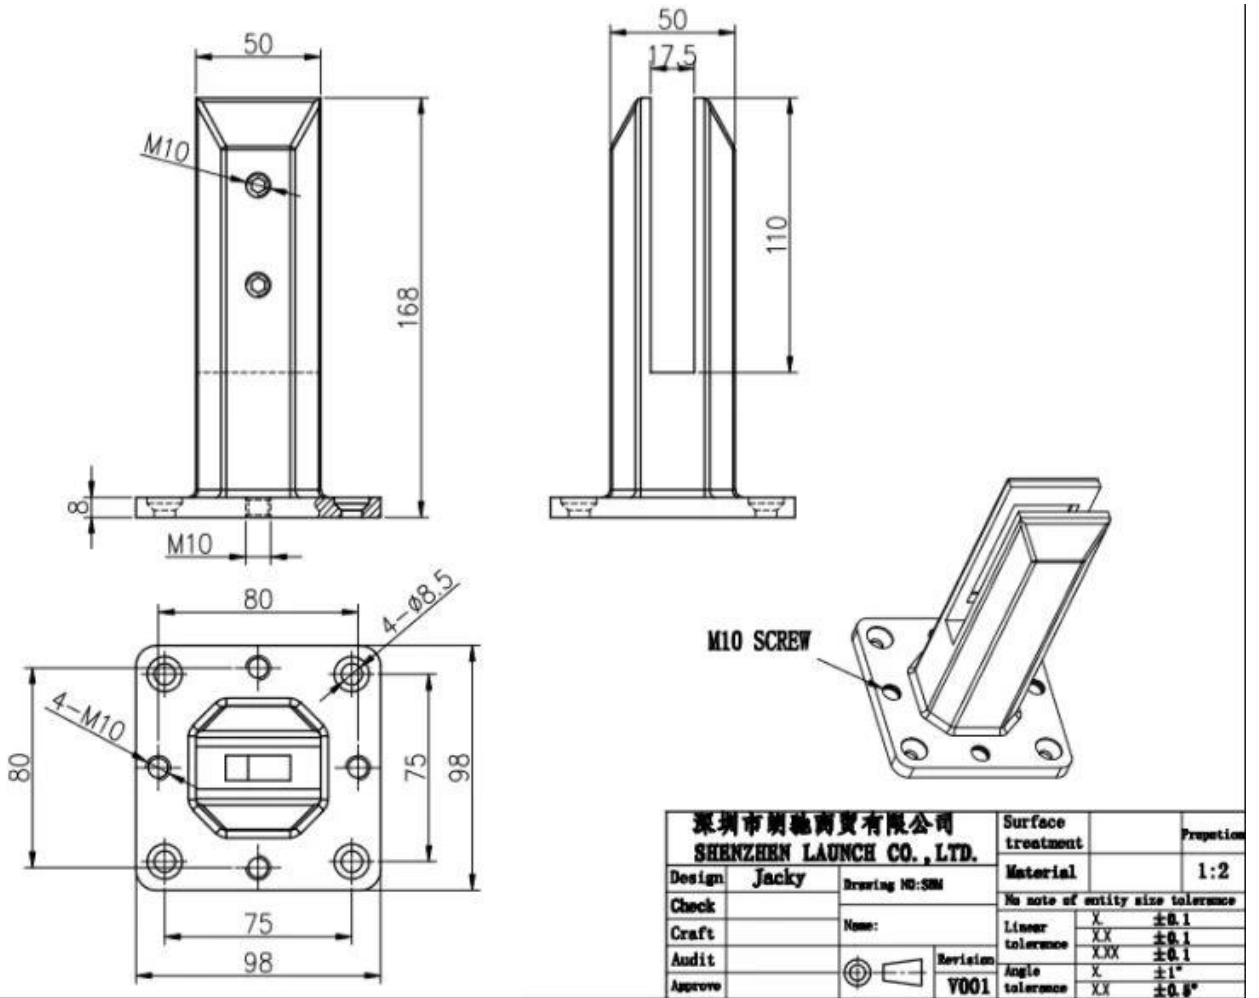

**Duplex 2205 stainless steel adjustable glass spigot for frameless swimming pool fencing**

**Product show**

**Satin surface**

**Matt black surface**

**Technical drawing**

Square and round top rail

**Application photo**