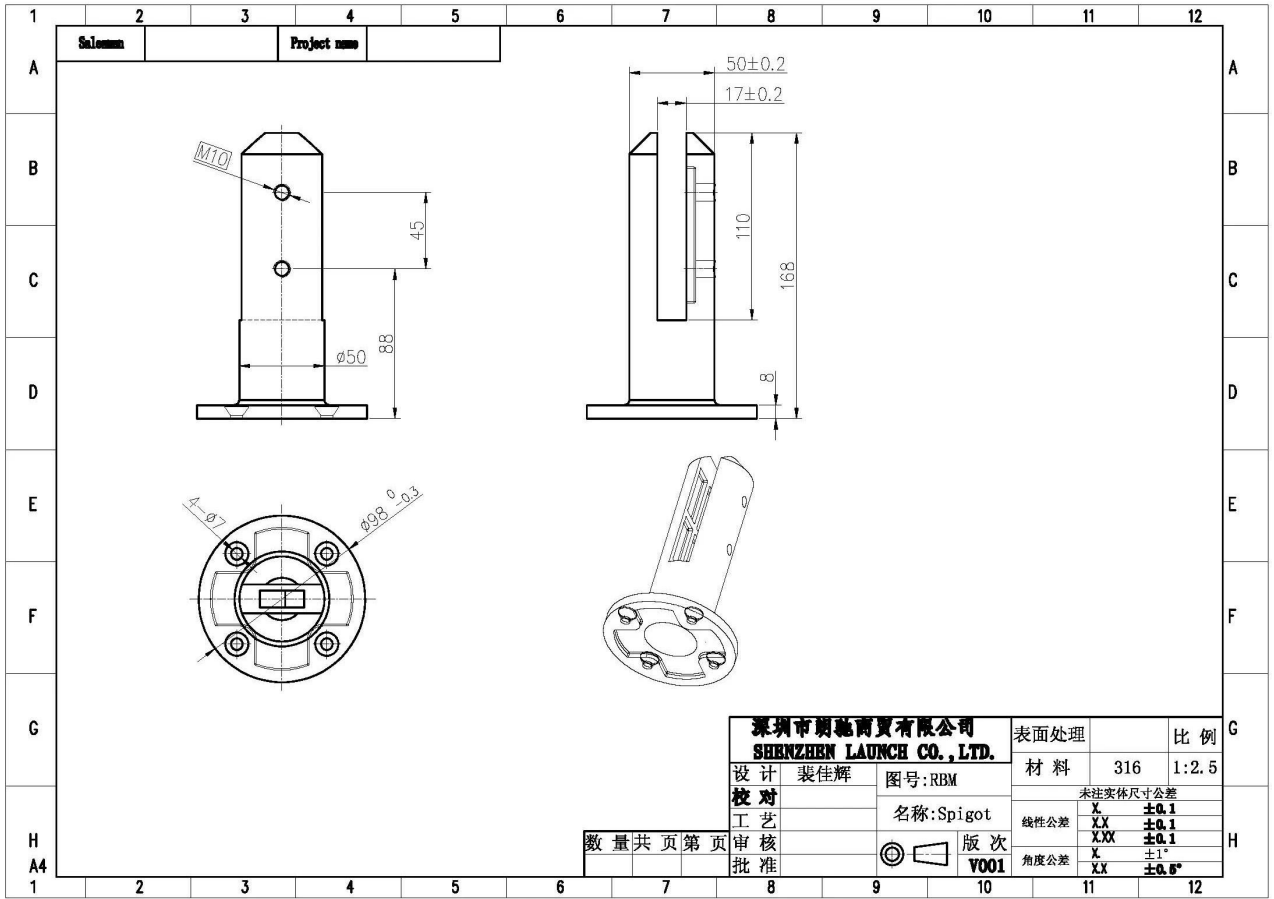

#Photos of black powder coated round glass railing spigot-

satin finish -

mirror finish-

Dimensions of RBM round glass railing spigot-

Packing photos of glass railing spigots-

2014/03/19

Project photos of glass railings frameless with RBM glass spigots-