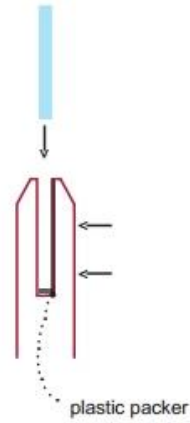

How adjustability works:

1. Place glass in spigot
2. Fix/ tension glass both sides with allen key

4. Frameless Glass Railings with Duplex 2205 brushed round base plate glass spigot-