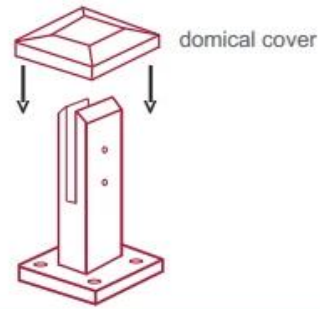

Duplex 2205 brushed round base plate glass spigot for frameless swimming pool glass fence .

1. Features -

Model No.	RBM
Material	Duplex 2205 Stainless Steel
Finish	Brushed satin , Mirror , black , gold etc.
For glass thickness	10mm-13.52mm
Height	168mm
MOQ	1 pc

2. Photo & dimension-

When all spigots are installed, slip domical cover the top of the spigot to hide fixings. It will be necessary to turn the adjustment screws on the spigot face all the way in to allow cover to pass over

Note: Same installation method applies to round base plate spigot

The glass is then installed to the spigots. Place plastic packers between glass & spigot, at no stage should glass touch the metal

How adjustability works: