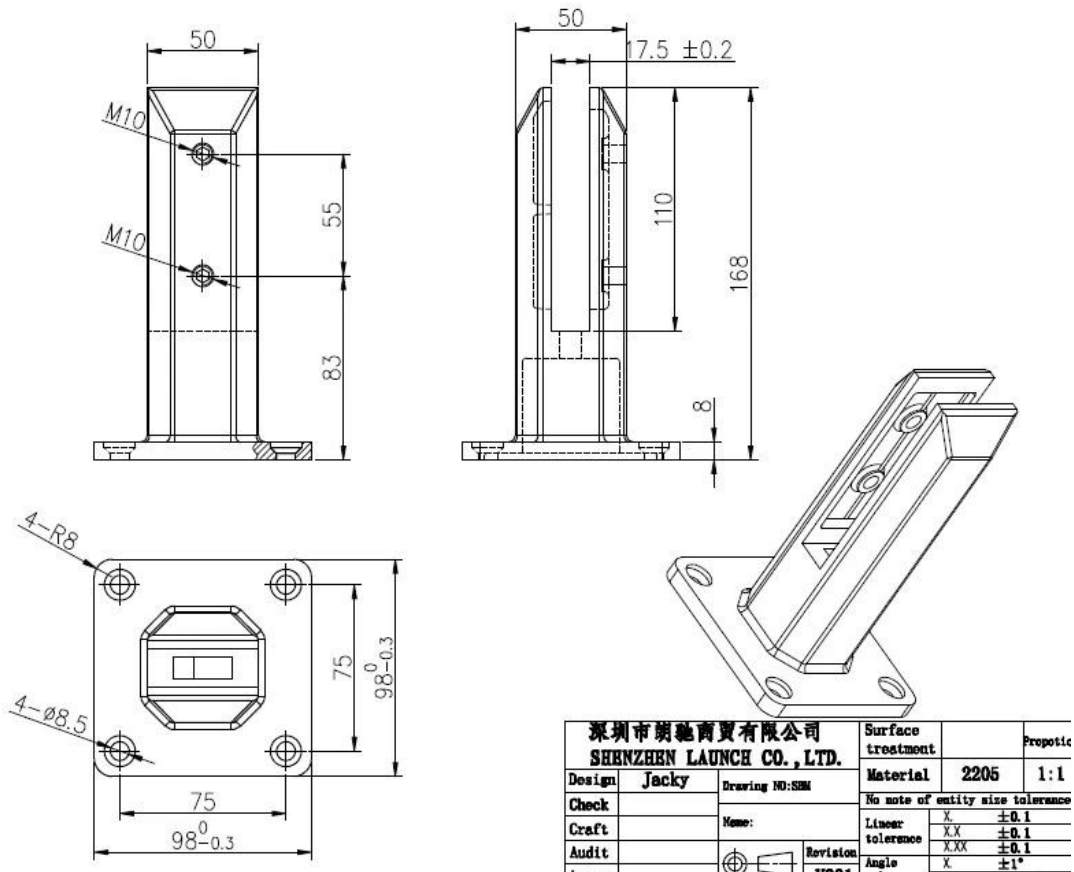

Other models of glass spigots clamps available for selection , click below photo for more info. -