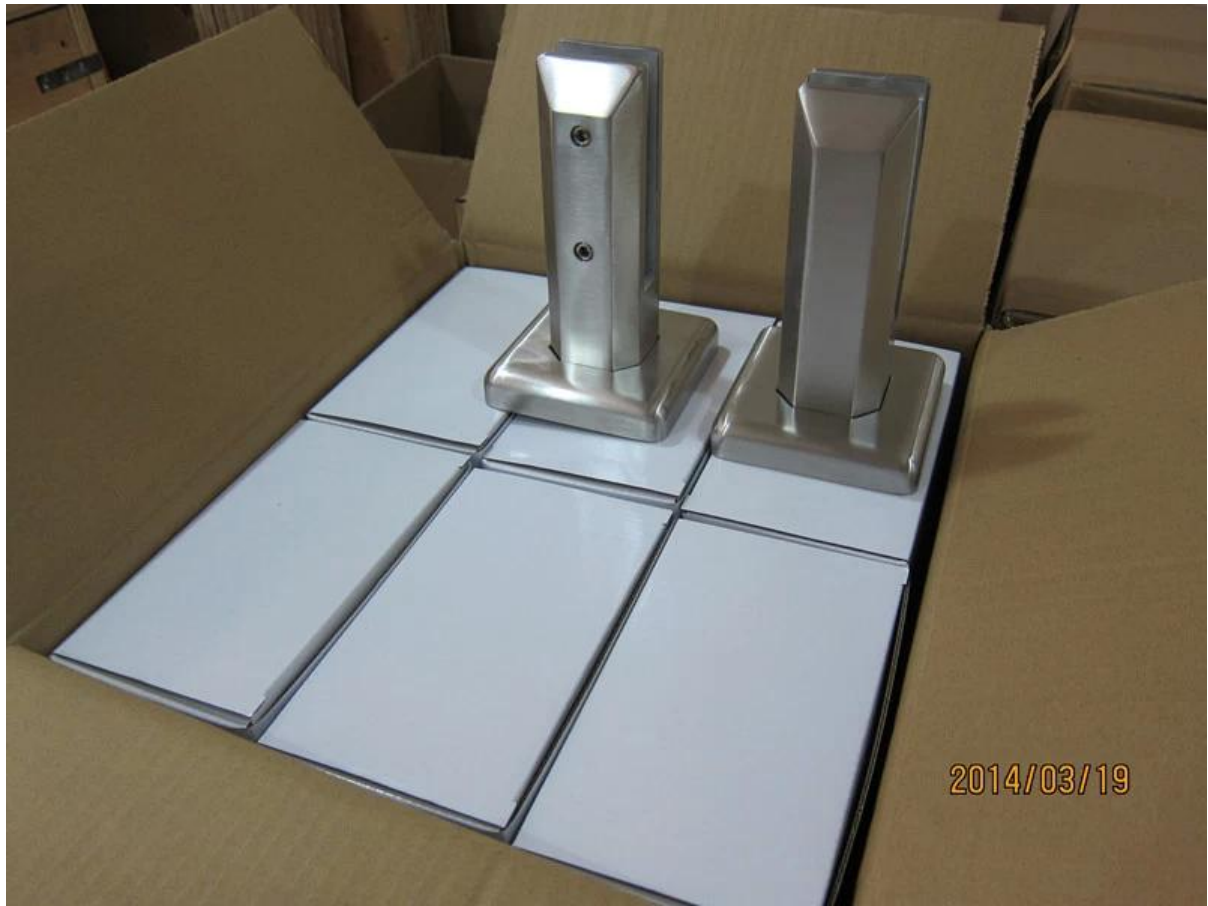

Contemporary home deco duplex 2205 frameless glass balcony balustrade spigots clamps .

Features -

- Model # SBM
- Square base plate type glass spigot
- H=168mm
- Glass thickness 10-13.52mm
- Friction fit , no need glass holes
- Long durability & anti-rust

SBM Photo & drawing -

KEBIL 科比奥®

Other models of glass spigots clamps available for selection , click below photo for more info. -

MODEL # SBM

MODEL # SCM

MODEL # RBM

MODEL # RCM

Packaging details for SBM glass spigots clamp-

1 pc into a white box , 12 pcs into a carton , carton size 365*330*230mm , 18.4kg/carton

2014/03/19

Project photos of Duplex 2205 frameless glass balcony balustrade spigots clamps-