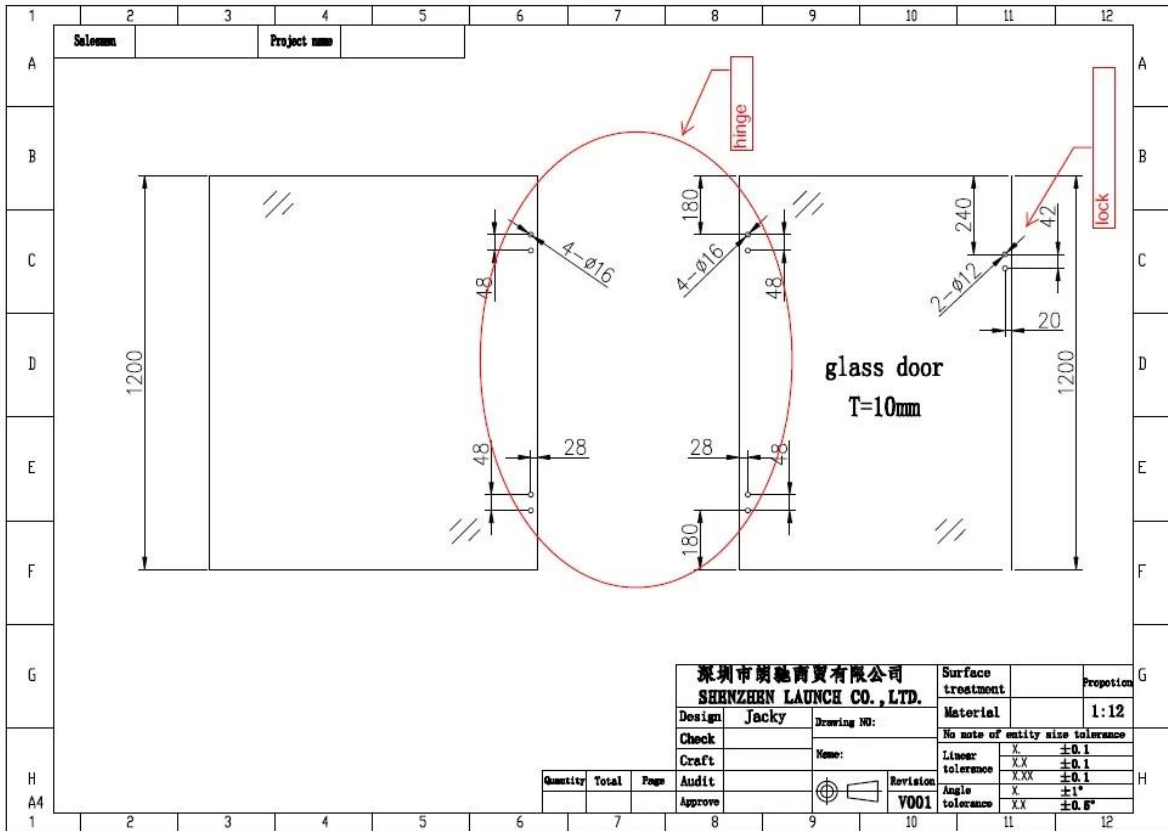

plex 2205 pool fence glass gate latch available -

Type of Du

Glass door drawings required for glass lock and glass hinges-

Duplex 2205 pool fence glass gate latch for swimming pool fence-