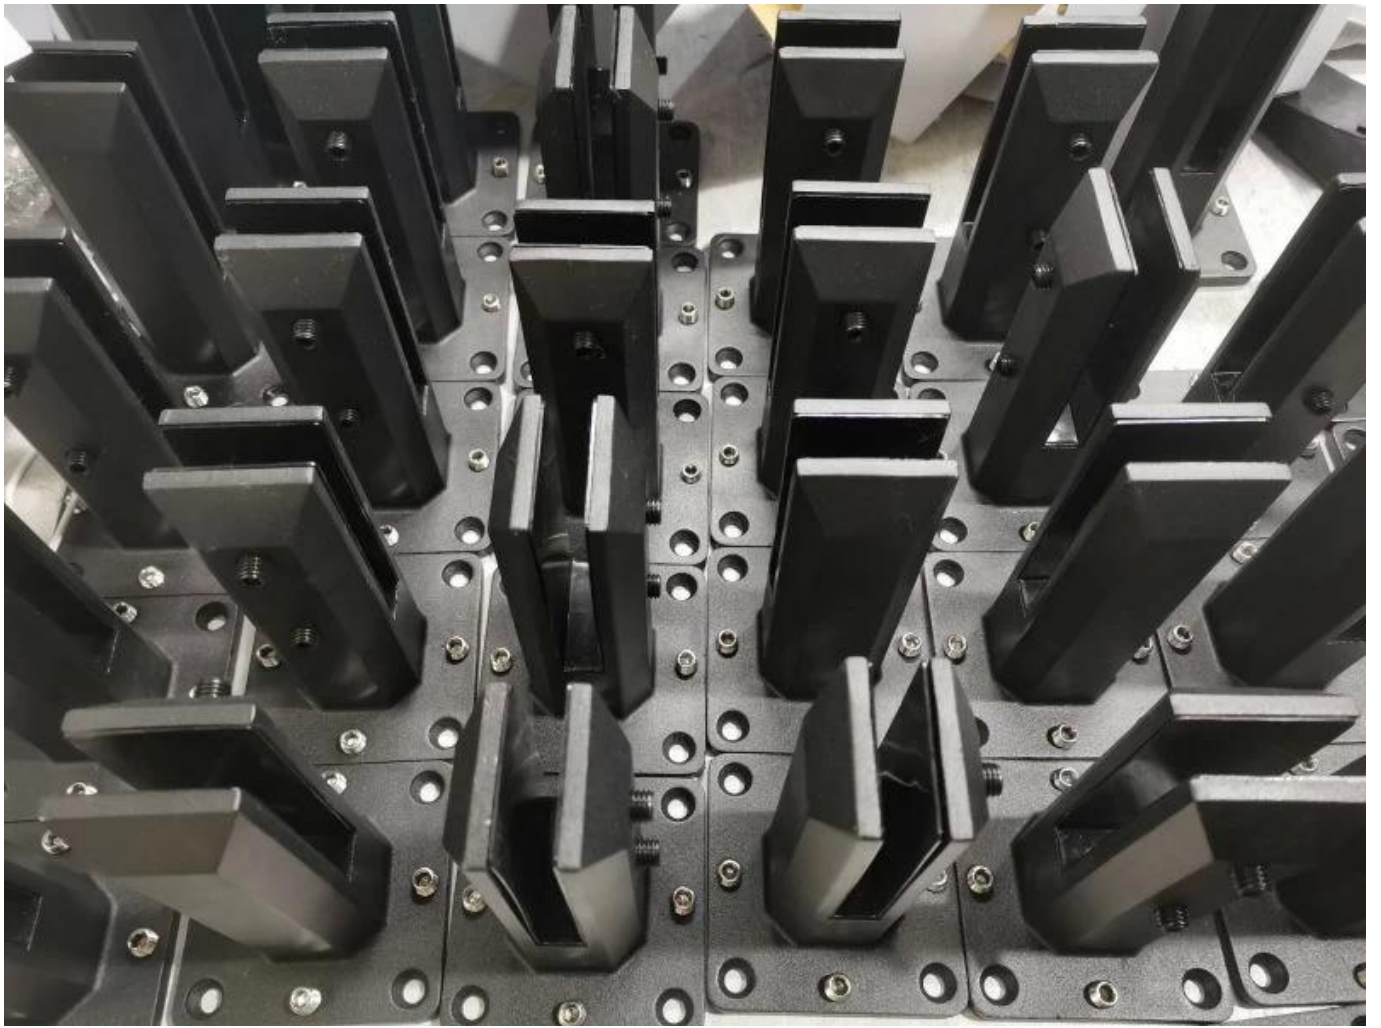

**Duplex 2205 stainless steel adjustable glass
spigot for frameless swimming pool fencing**

Product show

Satin surface

Matt black surface

Technical drawing

Application photo

Other related glass spigots

Surface finish
Satin