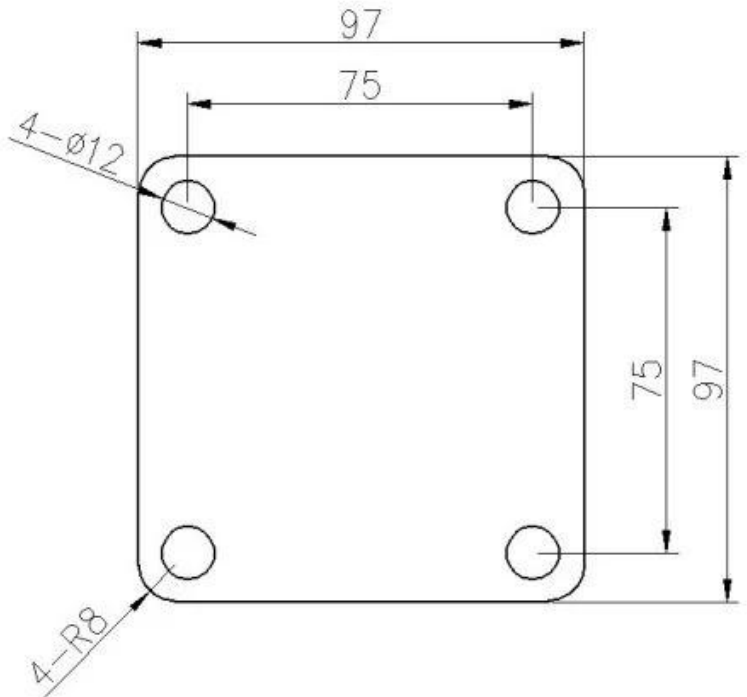

**Duplex 2205 stainless steel adjustable glass
spigot for frameless swimming pool fencing**

Product show

Satin surface

Matt black surface

Technical drawing

Application photo

Other related glass spigots

Surface finish
Satin