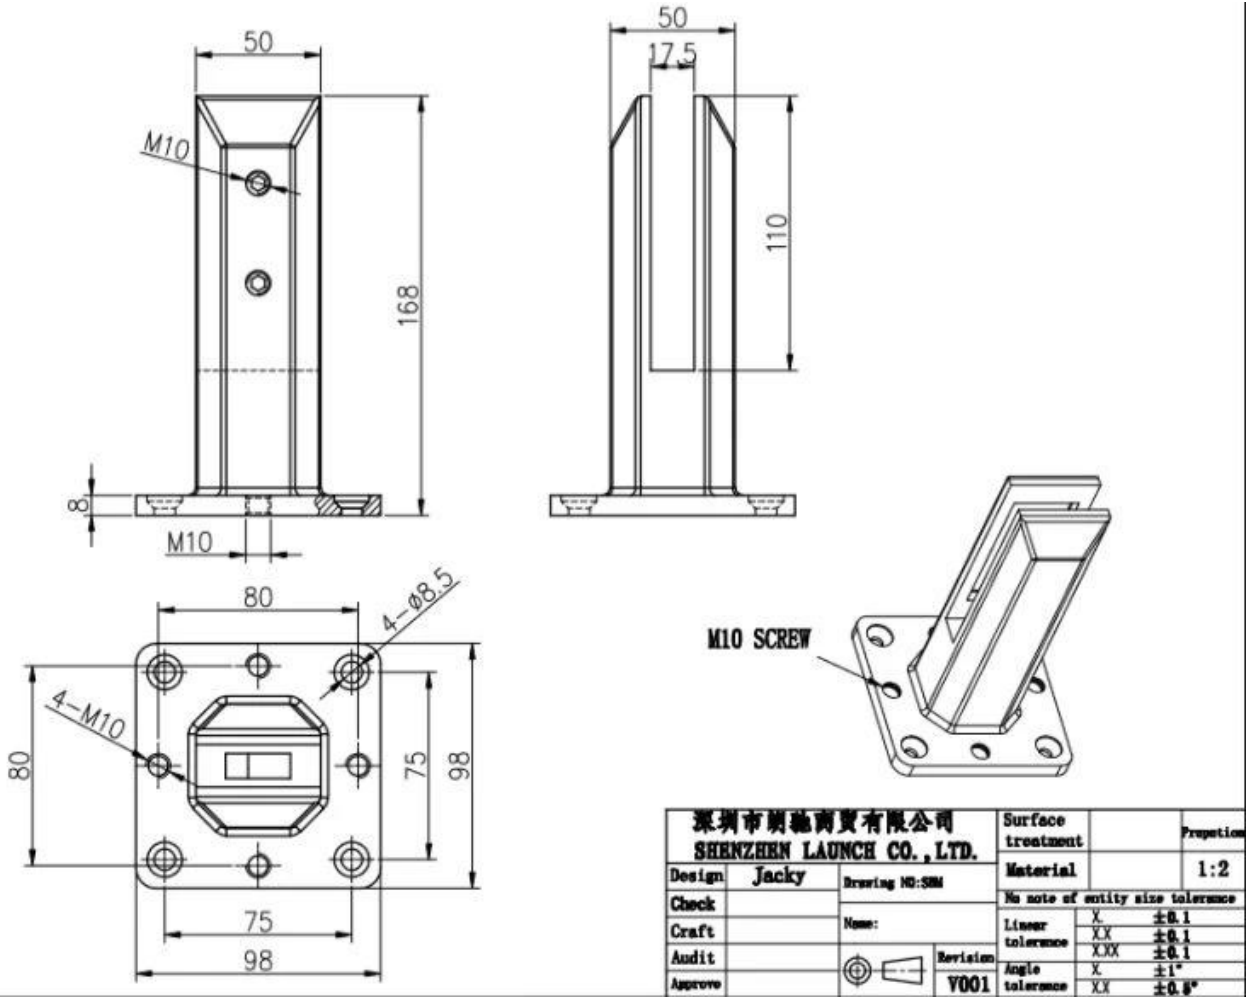

**Duplex 2205 stainless steel adjustable glass
spigot for frameless swimming pool fencing**

Product show

Satin surface

Matt black surface

Technical drawing

Application photo

Other related glass spigots

Surface finish
Satin