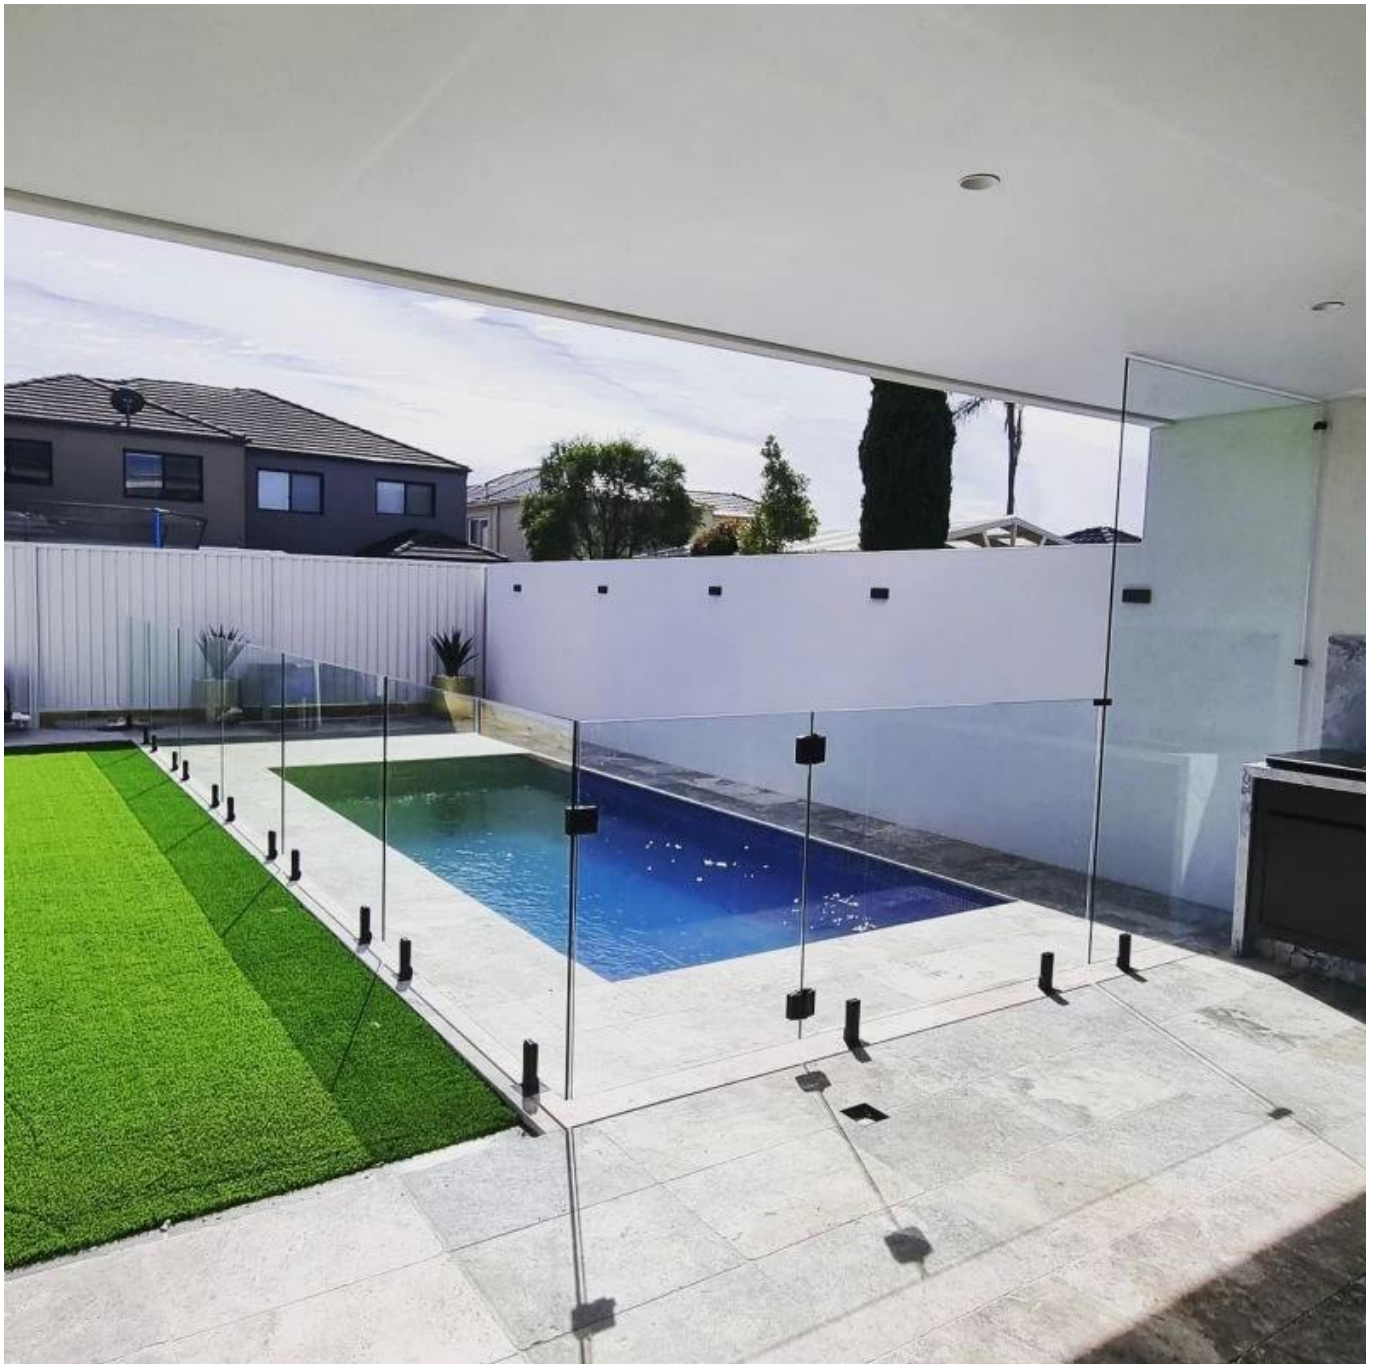

**Duplex 2205 stainless steel adjustable glass
spigot for frameless swimming pool fencing**

Product show

Satin surface

Matt black surface

Technical drawing

Application photo

Other related glass spigots

Surface finish
Satin