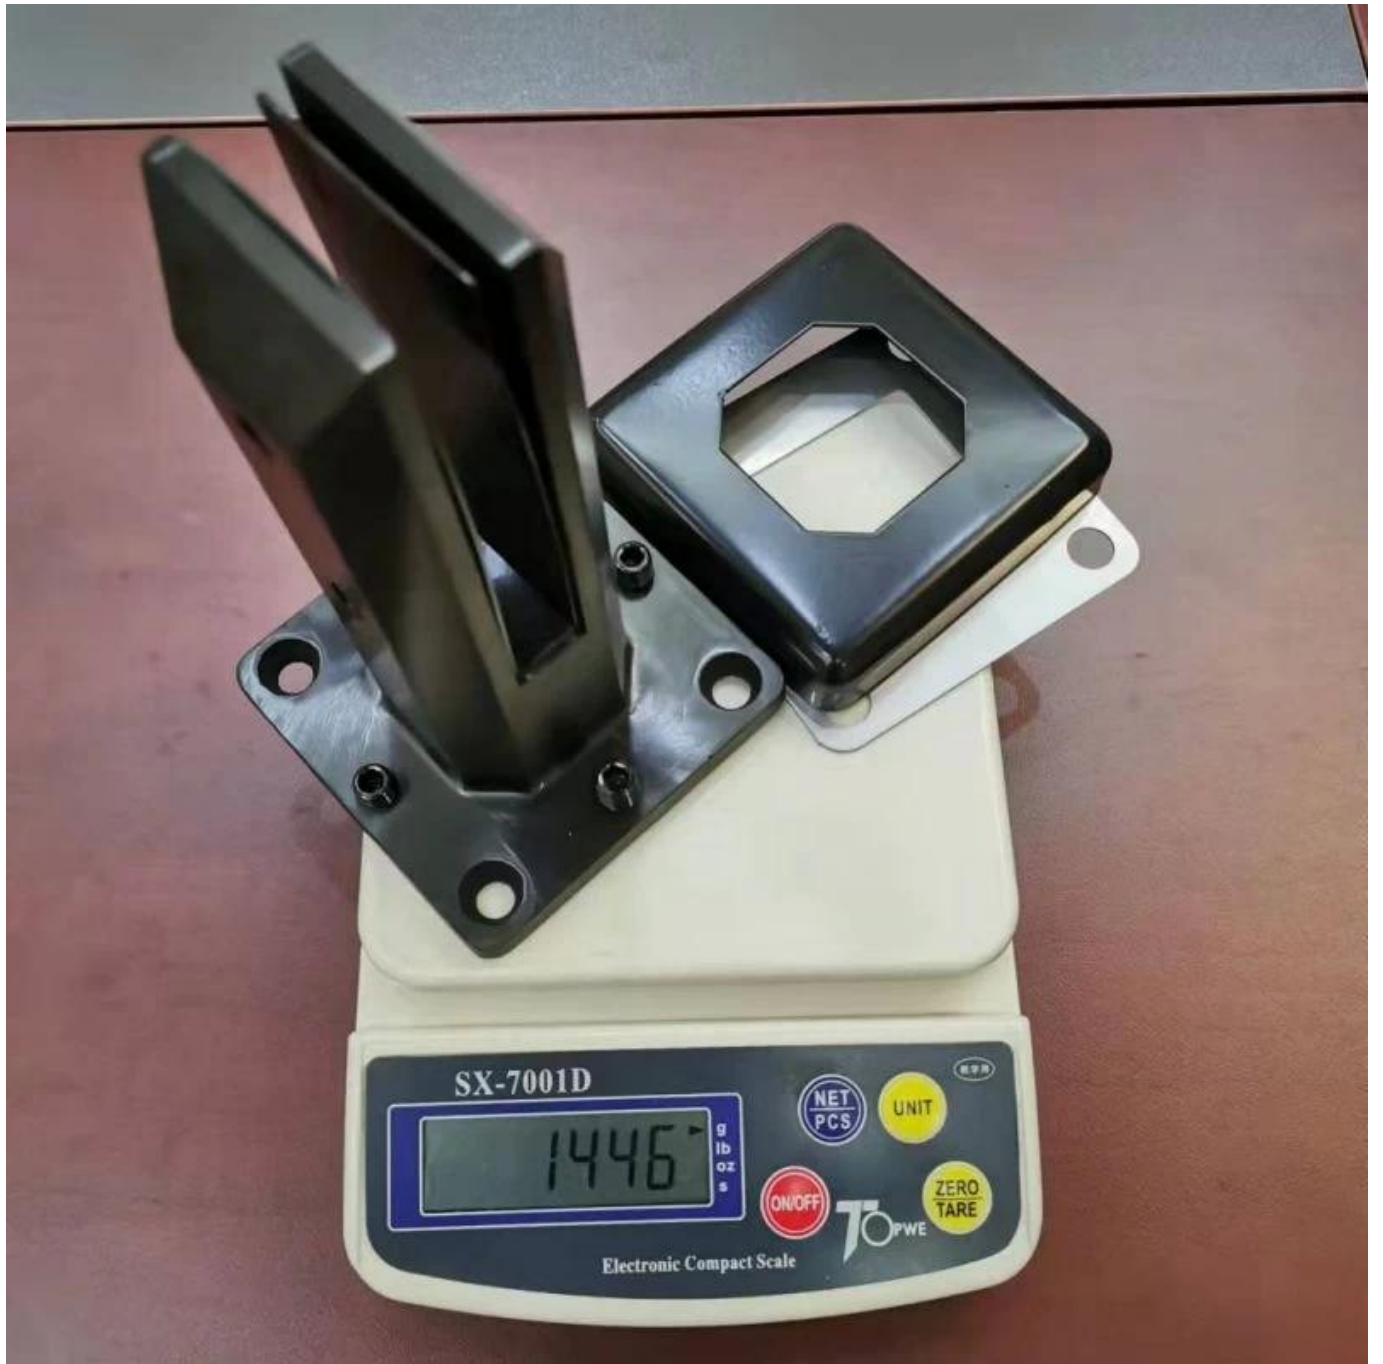

**Duplex 2205 stainless steel adjustable glass
spigot for frameless swimming pool fencing**

Product show

Satin surface

Matt black surface

Technical drawing

Application photo

Other related glass spigots

Surface finish
Satin