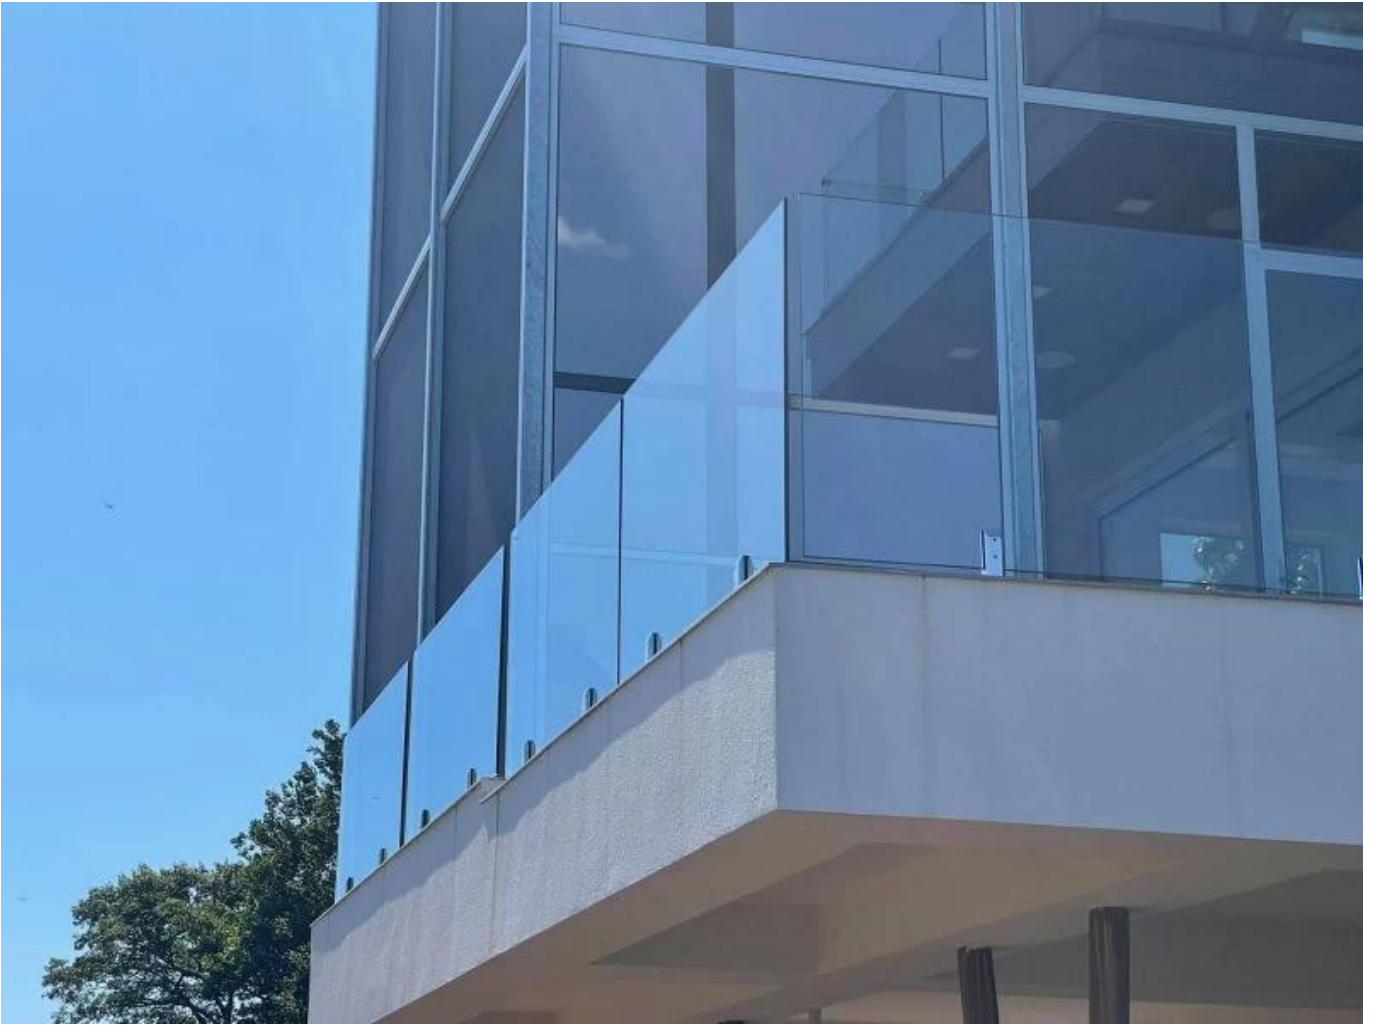

**Duplex 2205 stainless steel adjustable glass
spigot for frameless swimming pool fencing**

Product show

Satin surface

Matt black surface

Technical drawing

Application photo

Other related glass spigots

Surface finish
Satin