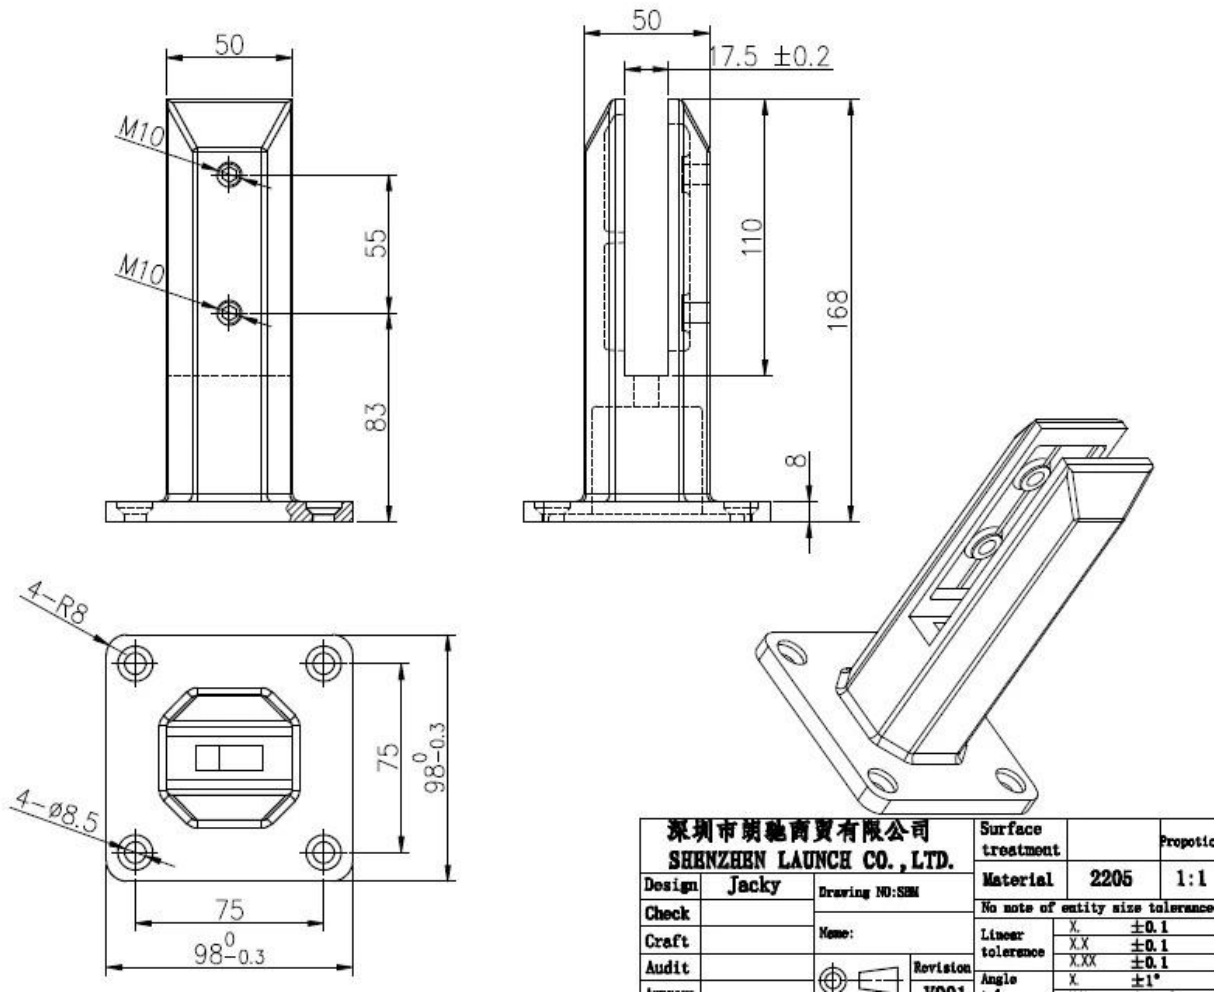

Glass spigot application: