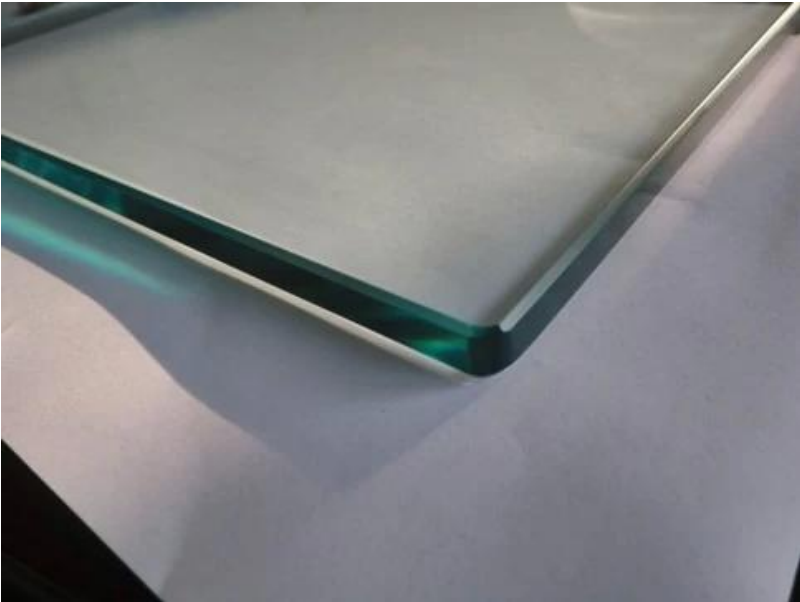

Exterior 316 Handrail Balcony Stainless Steel Round Post Glass Railing Systems

Product Name	Exterior 316 Handrail Balcony Stainless Steel Round Post Glass Railing Systems
Model	LCH-101

Material	Stainless steel 304/316
Surface Treatment	Satin /Polish/Mirror/Black
Handrail Pipe	Rectangle: 40*40/50*50/40*60mm or customized Round: 38.1/42.4/50.8mm or customized
Glass fitting	Suit for 8-12mm glass or customized
Height of the balustrade	850-1200mm or customized
Service	OEM & ODM
Application	Balcony handrail/outdoor railing/indoor handrail/indoor staircase etc
Delivery	30-35days
Technology	Investment Casting
Project Solution	Acceptable,CAD Draeing,3D Drawing etc

Round Design Balustrade Posts:

Round Handrail Tube:

Glass Panel:

Feel free to contact us for more information:

Eve

Email: sales03@launch-china.cn

HP/WhatsApp: +8613686807796