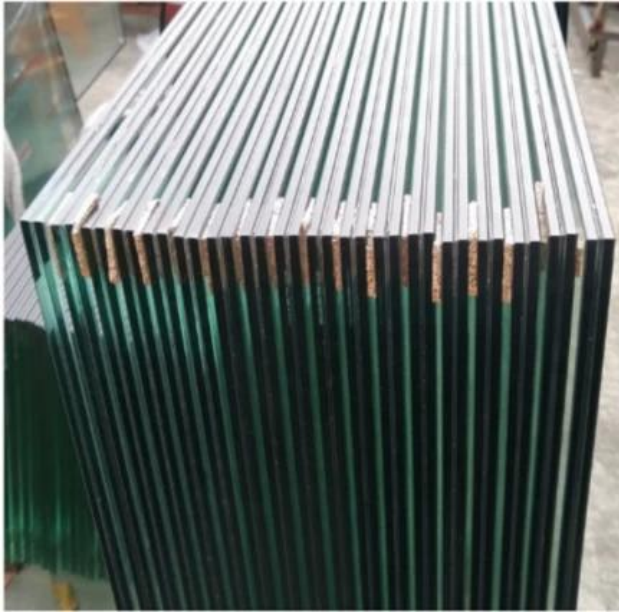

Exterior 316 Handrail Balcony Stainless Steel Round Post Glass Railing Systems

Product Name	Exterior 316 Handrail Balcony Stainless Steel Round Post Glass Railing Systems
Model	LCH-101

Material	Stainless steel 304/316
Surface Treatment	Satin /Polish/Mirror/Black
Handrail Pipe	Rectangle: 40*40/50*50/40*60mm or customized Round: 38.1/42.4/50.8mm or customized
Glass fitting	Suit for 8-12mm glass or customized
Height of the balustrade	850-1200mm or customized
Service	OEM & ODM
Application	Balcony handrail/outdoor railing/indoor handrail/indoor staircase etc
Delivery	30-35days
Technology	Investment Casting
Project Solution	Acceptable,CAD Draeing,3D Drawing etc

Round Design Balustrade Posts:

Round Handrail Tube:

Glass Panel:

Feel free to contact us for more information:

Eve

Email: sales03@launch-china.cn

HP/WhatsApp: +8613686807796