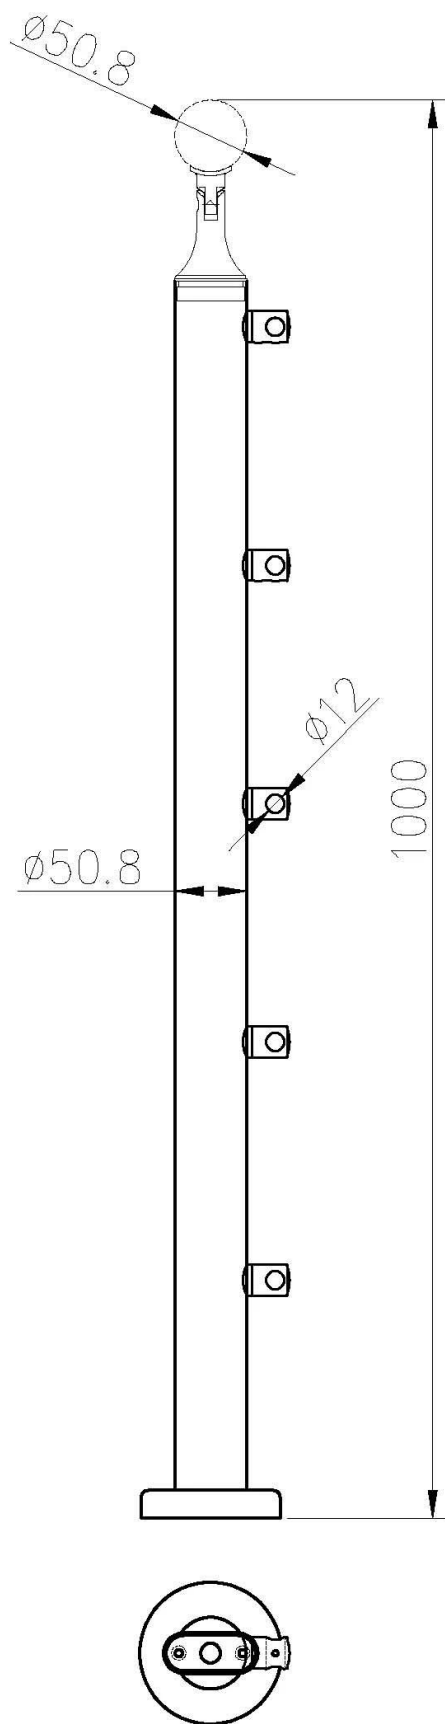

Finish: satin or mirror or black coating

Round handrail 42.4mm or 50.8mm diameter with end caps.

Square handrail: 50x50mm/50x25mm/100x50mm with end caps.

Round post 42.4mm or 50.8mm diameter with base and cover and handrail bracket or end cap.

Round rod 12mm diameter with 5 to 12 lines for safety based on different height of railing.

For wood application or for concrete floor or staircase or for balcony railing or balustrade

All material is stainless steel , high strength and anti-rusted.

**Here is the project railing photos:**

Design for balcony:

Design for staircase:

Design for spiral staircase:

Production pictures:

Technical Drawing

Thanks for your visting, Any needs or question, contact with me freely :