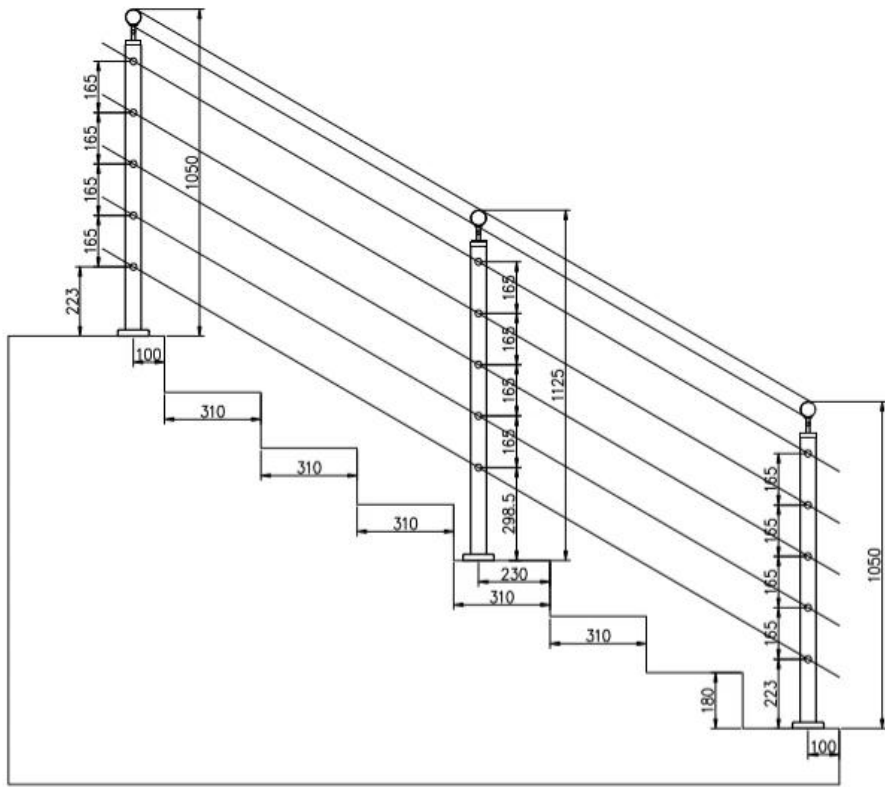

Round rod 12mm diameter with 5 to 12 lines for safety based on different height of railing.

For wood application or for concrete floor or staircase or for balcony railing or balustrade

All material is stainless steel , high strength and anti-rusted.

**Here is the project railing photos:**

Design for balcony:

Design for staircase:

Design for spiral staircase:

Production pictures:

Technical Drawing

Thanks for your visting, Any needs or question, contact with me freely :