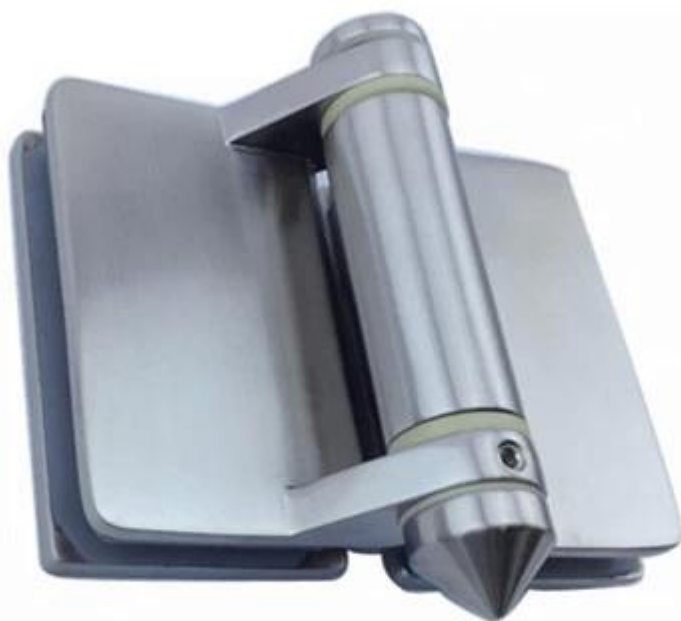

Factory price hinge for swimming pool

stainless steel 316

satin brushed and mirror polished, two finishes for selection

for hold 8mm to 12mm thick glass door

**G-G2**

Other models like glass to round post hinge and glass to square post and glass to wall hinge also available.