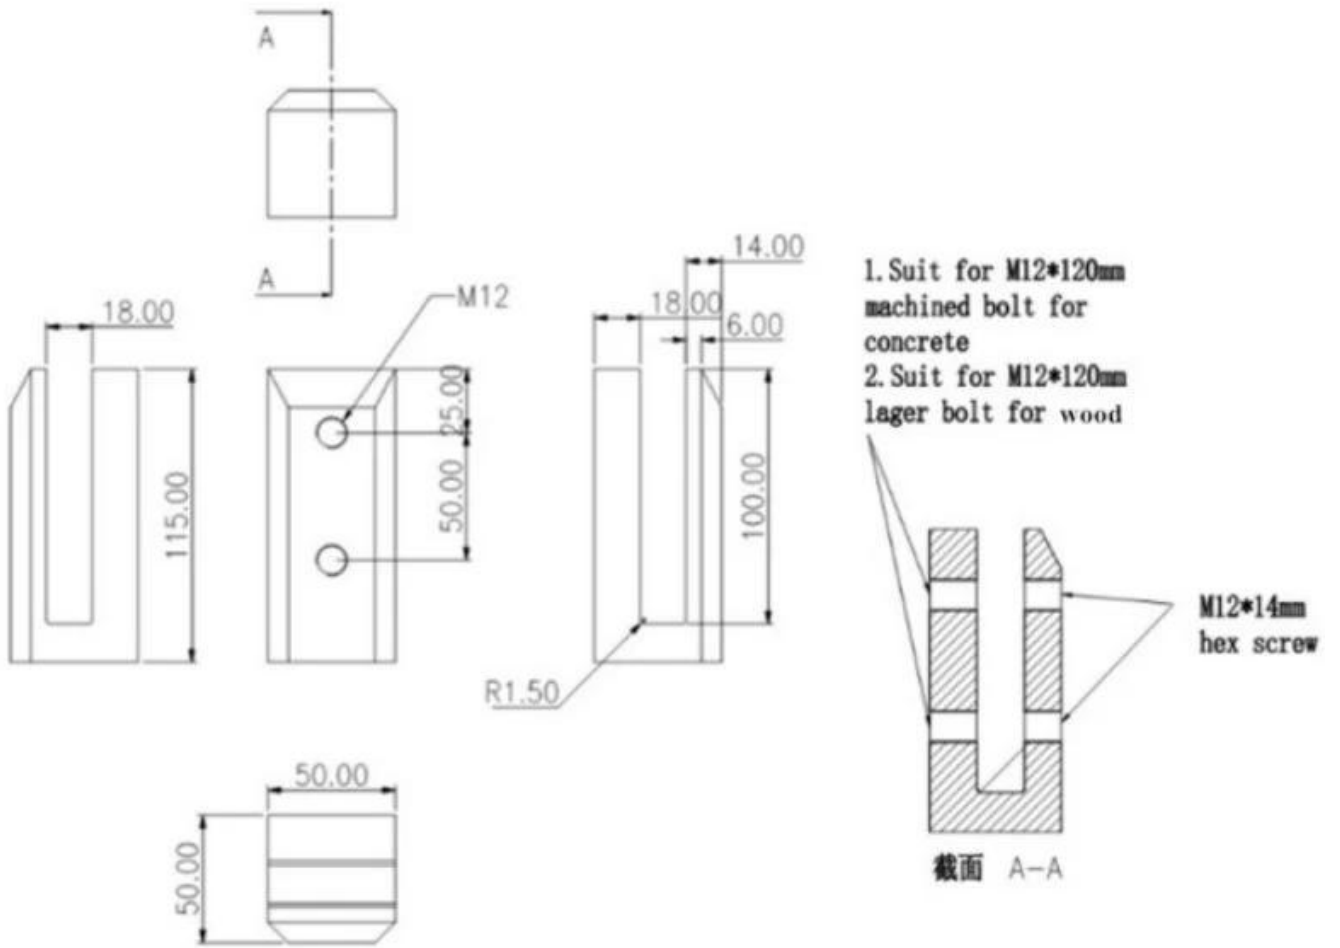

## Product Specs.

Product name	Side mounted glass spigot
Material	Duplex 2205 stainless steel
Surface finish	Mirror polished, satin brushed, Matt black
Glass thickness	8-13.52mm, glass without hole
Sizes	As per drawing
Application	Balcony railing, deck railing, etc.
MOQ	10pcs

## Product show

**Technical drawing**

**Packing and mass production**

1pcs in one white box, 12pcs in a cartoon box

**Project picture**

If you are interested in this product, please feel free to contact me.  
Frank Fang sales02@launch-china.cn  
WhatsApp/Phone: +8615906261741