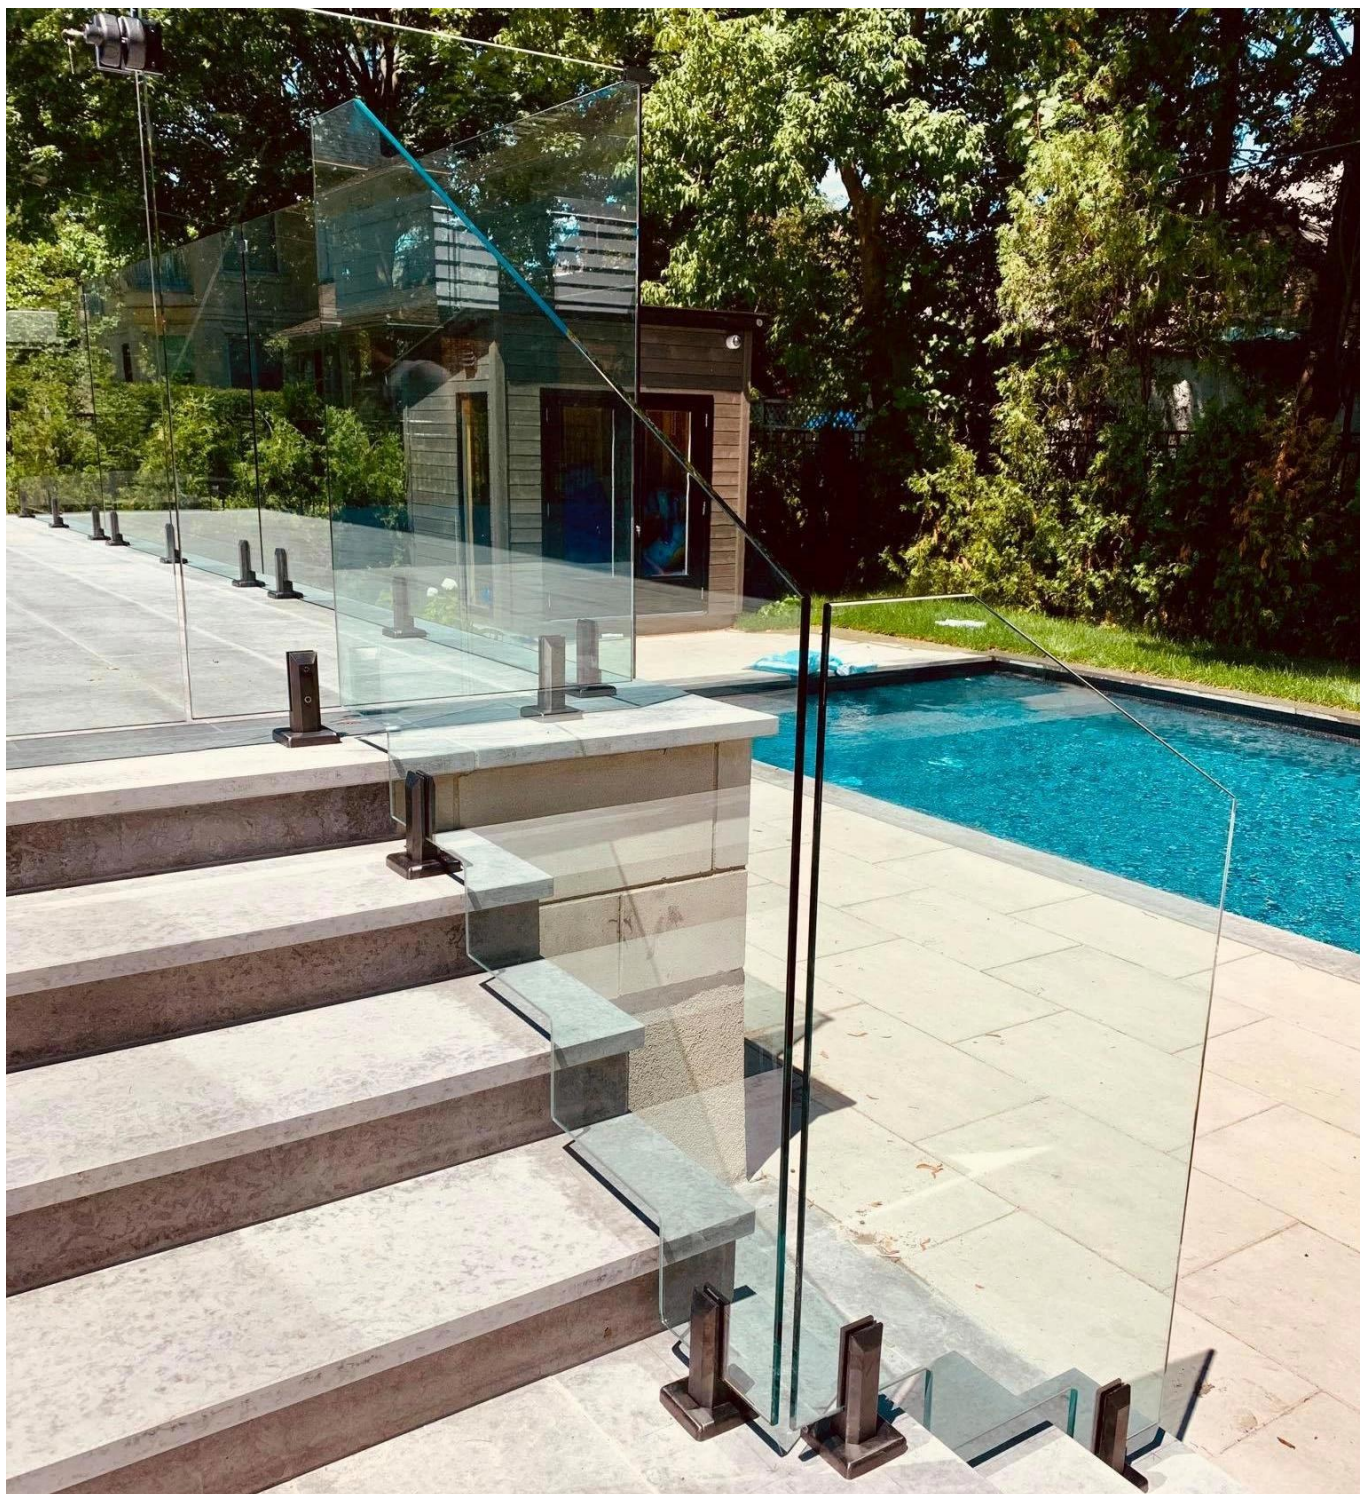

Fence Clamp Spigot Glass Railing Stainless Steel glass Spigot for Glass Balustrade Railing Pool Fencing

Material	SUS 316/ Duplex 2205
Surface finished	Satin brushed, mirror polished, powder coating in various colors
Install	Deck mounted or Core Drilled or Side mounted
Delivery Time	10-30 days after receipt of advance payment
Packing	Plastic/bubble bags + boxes+ cartons or as per customers' request
Suitable Glass	8MM/10MM/12MM/13.52MM

Various kinds of hardware available for frameless glass pool fence includes glass spigot, glass hinge, glass gate latches & glass railing clamps.

- * **The Pool Fence Spigot Made of hinge grade 316 stainless steel material, durable and reliable.**
- * **Easy installation - DIY focused Perfect for glass swimming pool, glass garden, balustrade, staircase frame posts.**
- * **Complete your pool or other outdoor areas with a frameless glass fence.**
- * **Cover and screws are included. You don't need to search for difficultly from other places.**

Project Photos:

Fence Clamp Spigot Glass Railing Stainless Steel glass Spigot for Glass Balustrade Railing Pool Fencing

Welcome to contact us for more details:

Eve

Email: sales03@launch-china.cn

HP/WhatsApp: +8613686807796