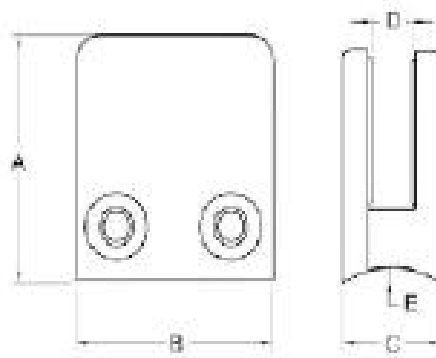

## Flat back square glass clamp on stainless steel post

### **G102 square Glass clamp**

Glass thickness: for 8-10mm glass

Shape: square shape;

Flat back or curved back;

304/316 stainless steel

polsied or brushed

MOQ 1 pcs

shenzhen sea port;

G102 size: 44x44x25mm;

Model No.	A	B	C	D	E
G102	44	44	25	11	0

Satin brushed;

Mirror polished;

Project  
Installed on stainless steel railing post

Square glass clamp on square post for outdoor balcony, deck glass railing