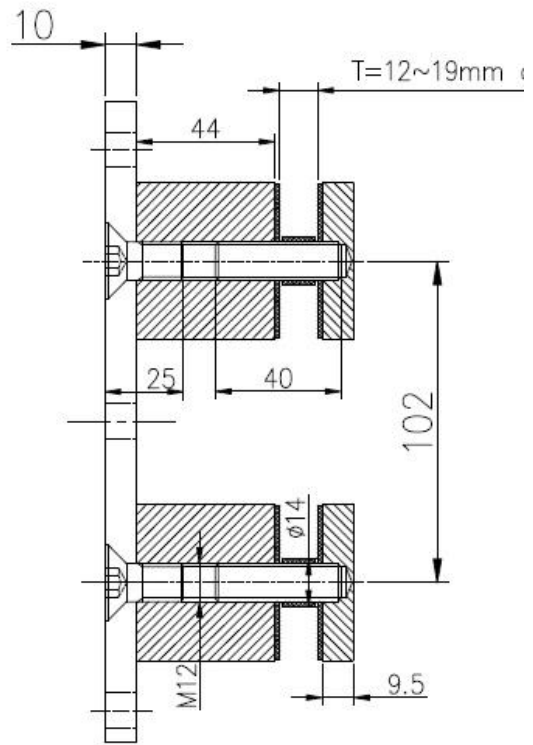

Pictures of Glass standoff SF-50:

Dimensions of glass standoff pin.

Dimensions can be changed as per customer's requirements.

There are also twin standoff pin

深圳市朗馳商貿有限公司

Installation pictures:

For any information, just let me know.