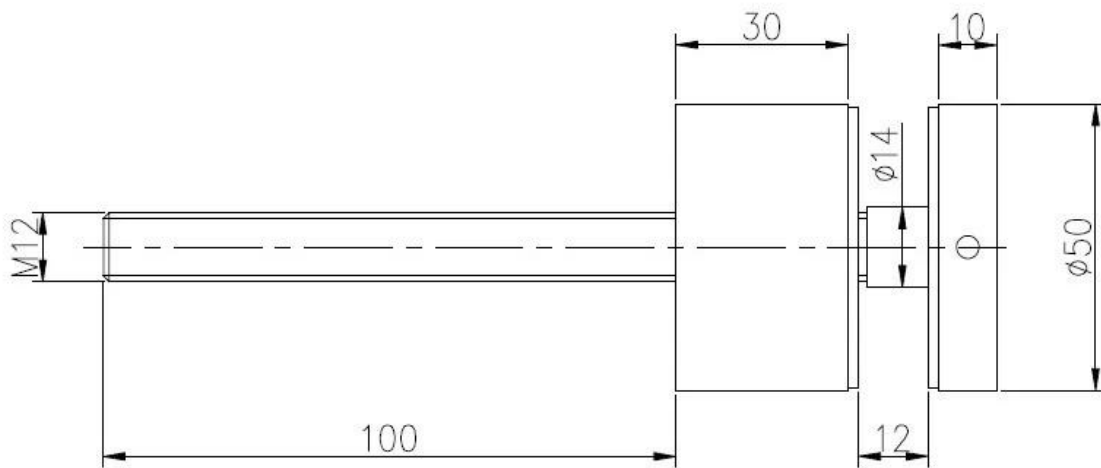

Flexible glass standoff bracket for concrete decking china factory

Standoff bracket, standoff pin or glass standoff is a good option of connection between concrete decking and tempered glass.

Standoff pin SF-50 is the most popular design ,especially for luxry home decoration, modern clear tempered glass fencing connection.

Pictures of Glass standoff SF-50:

Dimensions of glass standoff pin.

Dimensions can be changed as per customer's requirements.

There are also twin standoff pin

深圳市朗馳商貿有限公司

Installation pictures:

For any information, just let me know.