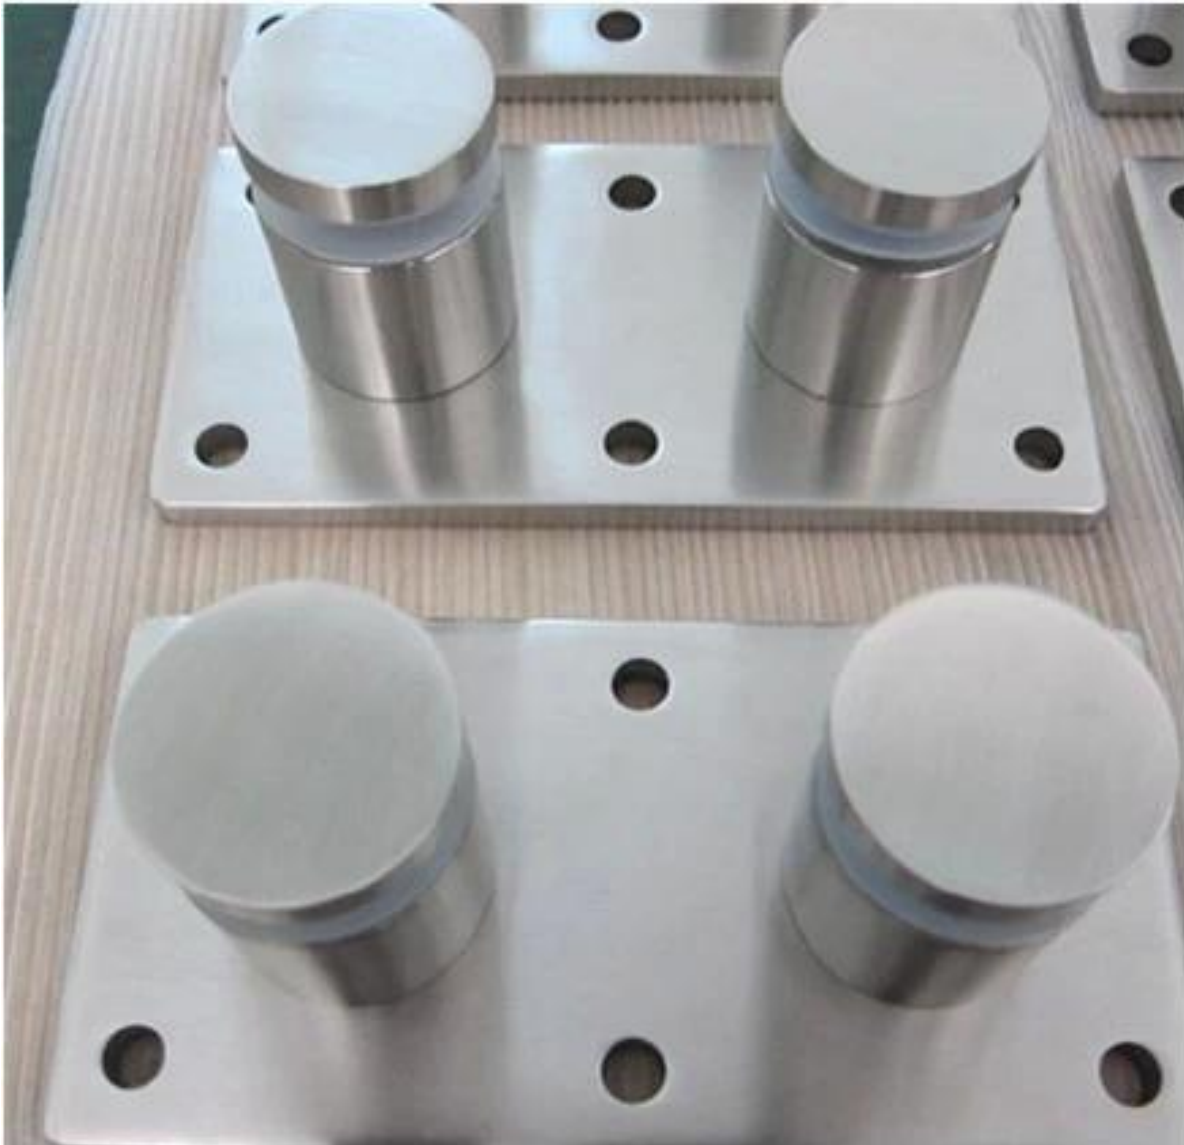

Flexible glass standoff bracket for concrete decking china factory

Standoff bracket, standoff pin or glass standoff is a good option of connection between concrete decking and tempered glass.

Standoff pin SF-50 is the most popular design ,especially for luxry home decoration, modern clear tempered glass fencing connection.

Pictures of Glass standoff SF-50:

Dimensions of glass standoff pin.

Dimensions can be changed as per customer's requirements.

There are also twin standoff pin

深圳市朗馳商貿有限公司

Installation pictures:

For any information, just let me know.