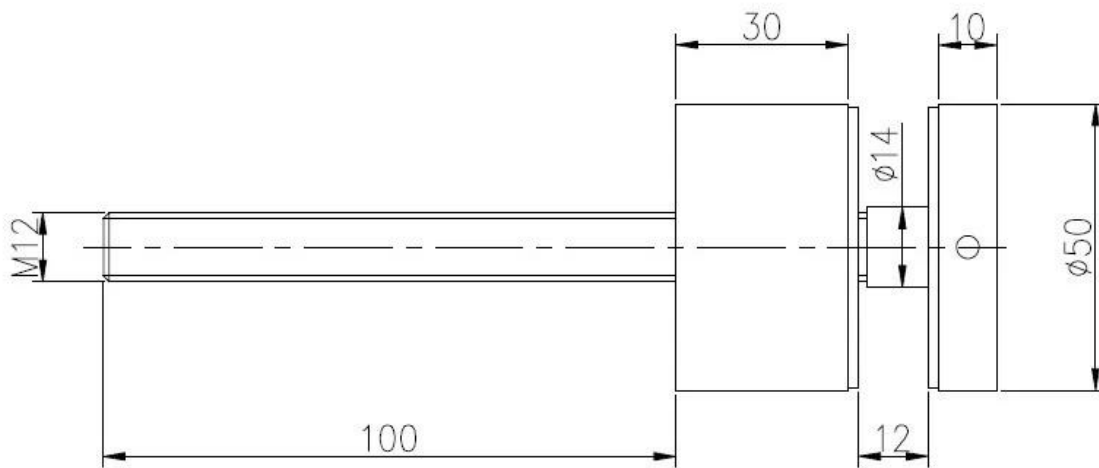

# Flexible glass standoff bracket for concrete decking china factory

Standoff bracket, standoff pin or glass standoff is a good option of connection between concrete decking and tempered glass.

Standoff pin SF-50 is the most popular design ,especially for luxry home decoration, modern clear tempered glass fencing connection.

Pictures of Glass standoff SF-50:

Dimensions of glass standoff pin.

Dimensions can be changed as per customer's requirements.

There are also twin standoff pin

深圳市朗馳商貿有限公司

Installation pictures:

For any information, just let me know.