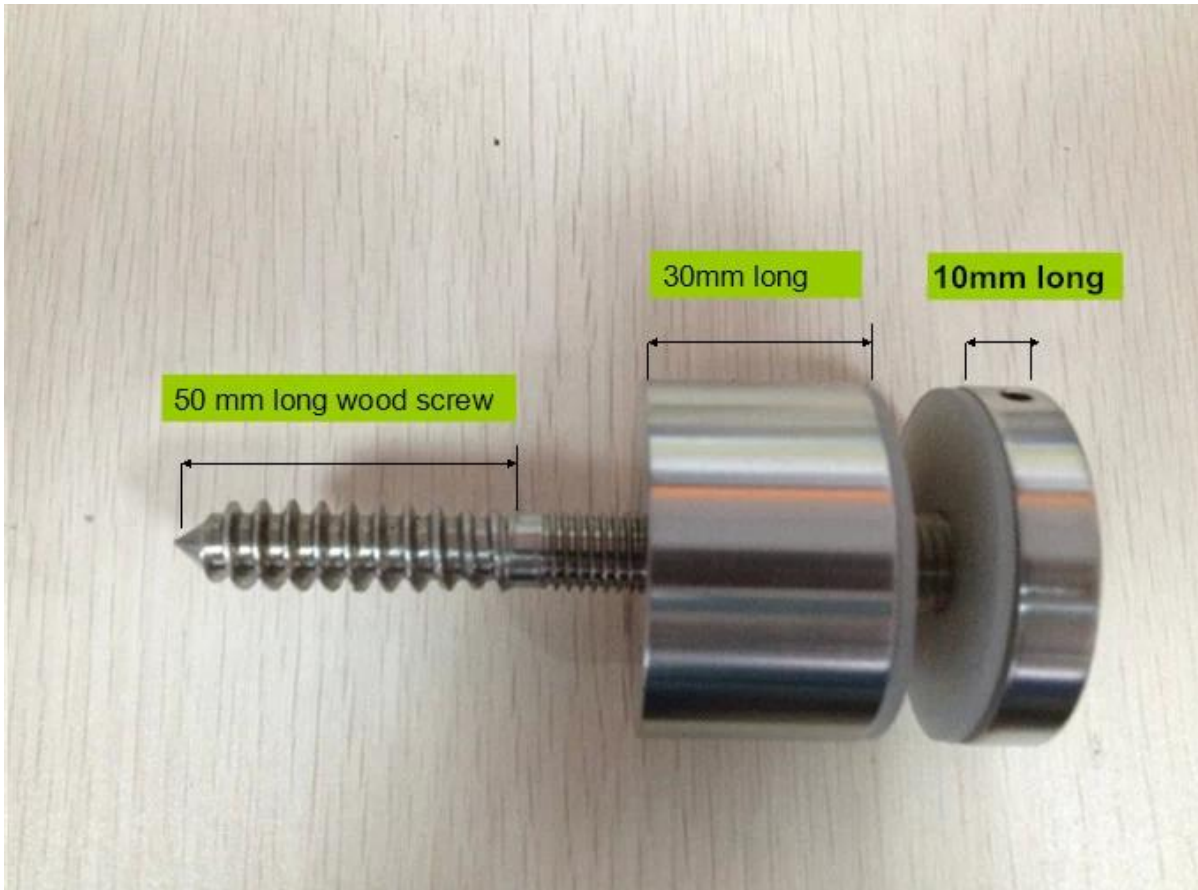

Flexible glass standoff bracket for concrete decking china factory

Standoff bracket, standoff pin or glass standoff is a good option of connection between concrete decking and tempered glass.

Standoff pin SF-50 is the most popular design ,especially for luxry home decoration, modern clear tempered glass fencing connection.

Pictures of Glass standoff SF-50:

Dimensions of glass standoff pin.

Dimensions can be changed as per customer's requirements.

There are also twin standoff pin

深圳市朗馳商貿有限公司

Installation pictures:

For any information, just let me know.