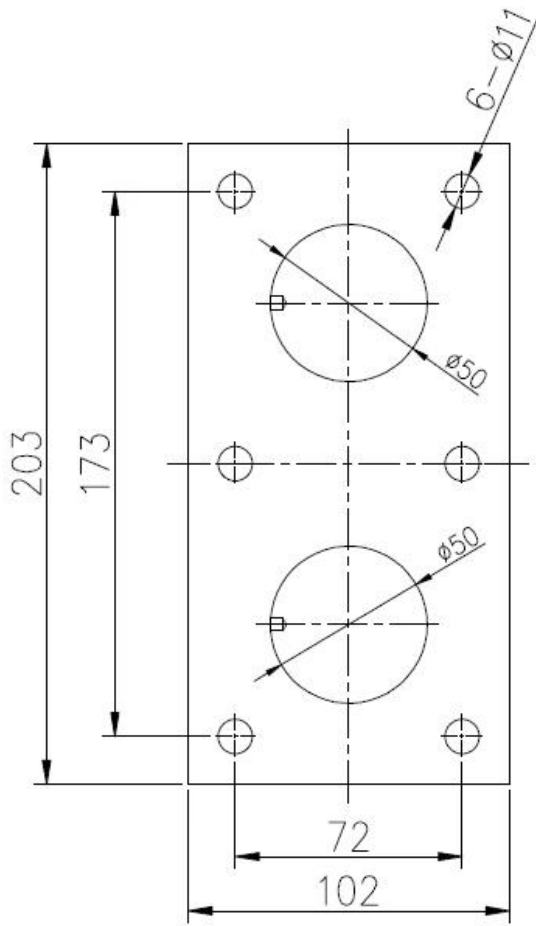

Pictures of Glass standoff SF-50:

Dimensions of glass standoff pin.

Dimensions can be changed as per customer's requirements.

There are also twin standoff pin

深圳市朗馳商貿有限公司

Installation pictures:

For any information, just let me know.