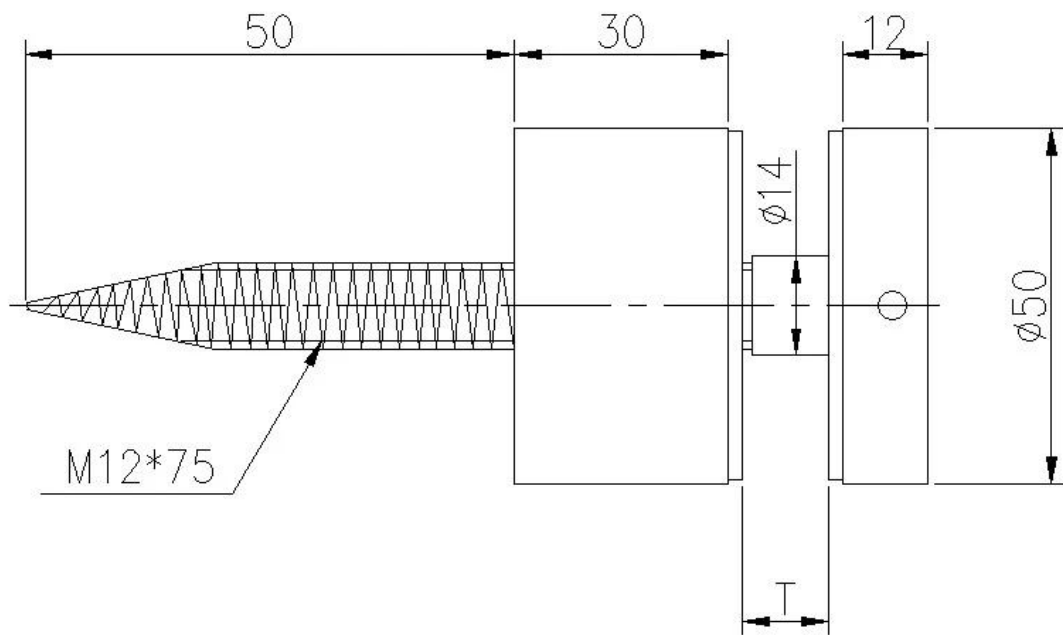

Flexible glass standoff bracket for concrete decking china factory

Standoff bracket, standoff pin or glass standoff is a good option of connection between concrete decking and tempered glass.

Standoff pin SF-50 is the most popular design ,especially for luxry home decoration, modern clear tempered glass fencing connection.

Pictures of Glass standoff SF-50:

Dimensions of glass standoff pin.

Dimensions can be changed as per customer's requirements.

There are also twin standoff pin

深圳市朗馳商貿有限公司

Installation pictures:

For any information, just let me know.