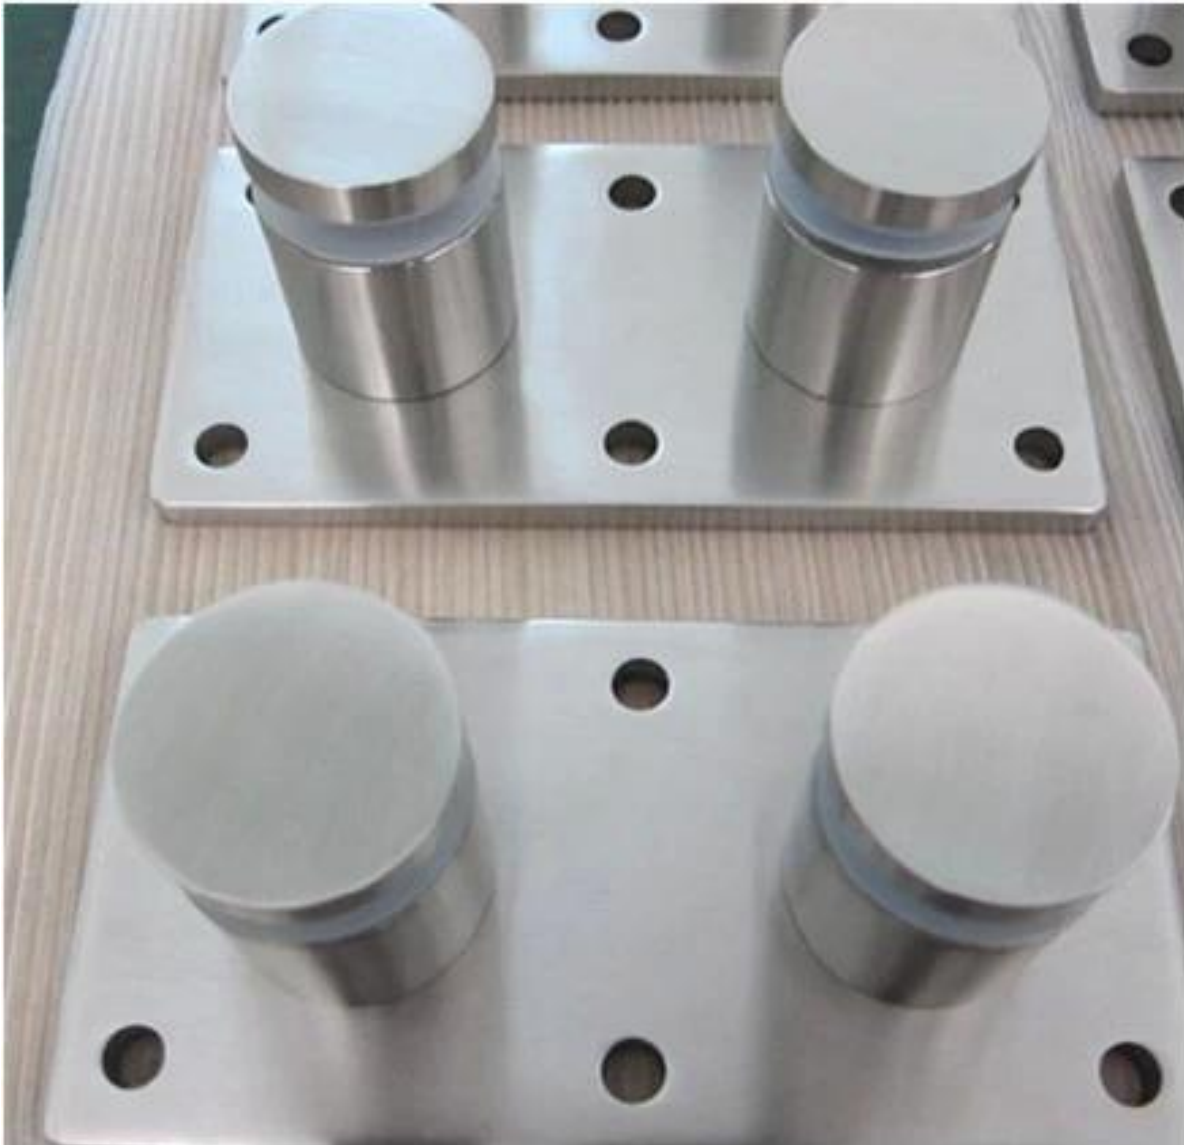

# Flexible glass standoff bracket for concrete decking china factory

Standoff bracket, standoff pin or glass standoff is a good option of connection between concrete decking and tempered glass.

Standoff pin SF-50 is the most popular design ,especially for luxry home decoration, modern clear tempered glass fencing connection.

Pictures of Glass standoff SF-50:

Dimensions of glass standoff pin.

Dimensions can be changed as per customer's requirements.

There are also twin standoff pin

深圳市朗馳商貿有限公司

Installation pictures:

For any information, just let me know.