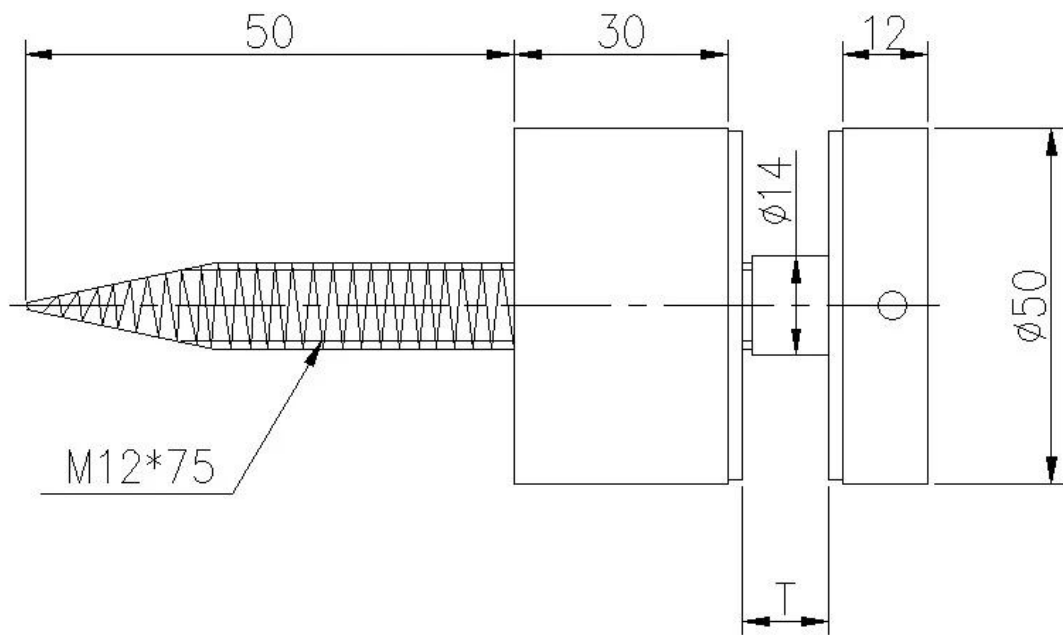

# Flexible glass standoff bracket for concrete decking china factory

Standoff bracket, standoff pin or glass standoff is a good option of connection between concrete decking and tempered glass.

Standoff pin SF-50 is the most popular design ,especially for luxry home decoration, modern clear tempered glass fencing connection.

Pictures of Glass standoff SF-50:

Dimensions of glass standoff pin.

Dimensions can be changed as per customer's requirements.

There are also twin standoff pin

深圳市朗馳商貿有限公司

Installation pictures:

For any information, just let me know.