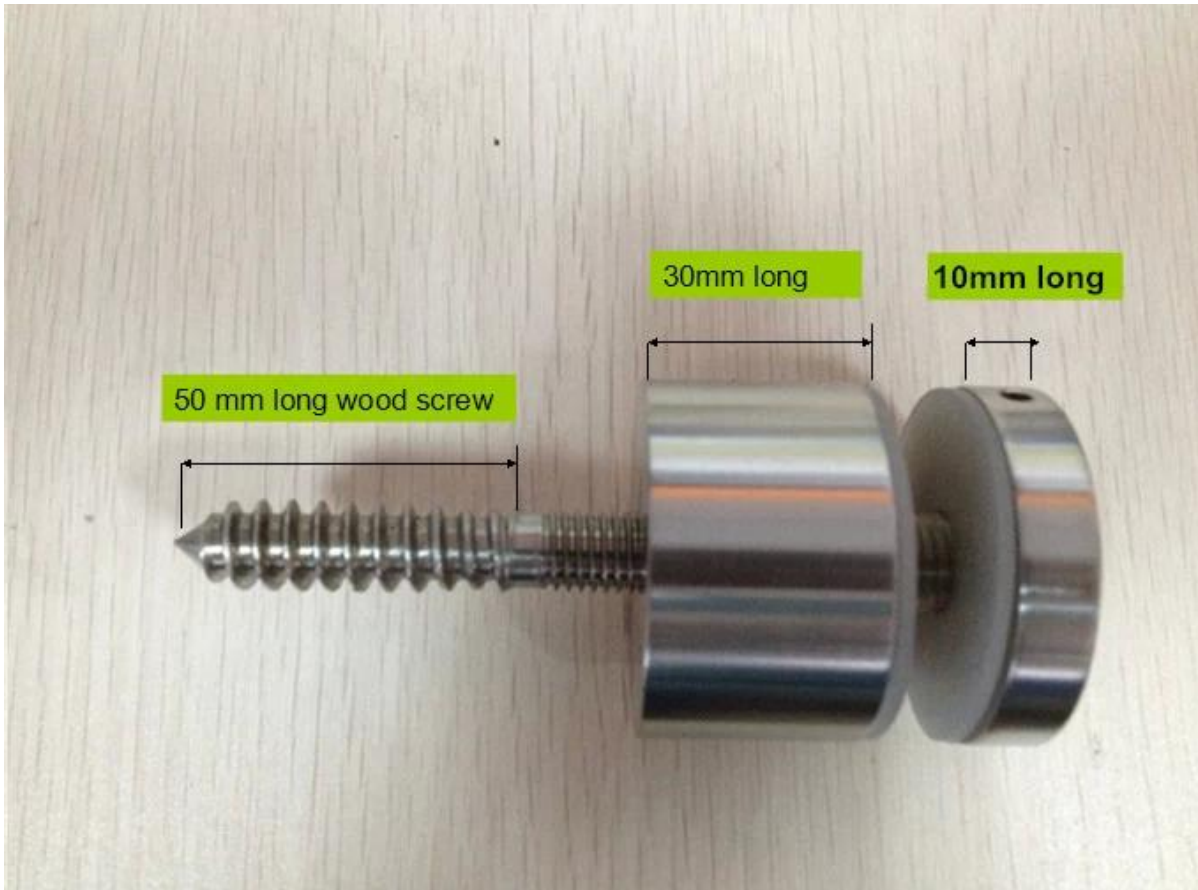

# Flexible glass standoff bracket for concrete decking china factory

Standoff bracket, standoff pin or glass standoff is a good option of connection between concrete decking and tempered glass.

Standoff pin SF-50 is the most popular design ,especially for luxry home decoration, modern clear tempered glass fencing connection.

Pictures of Glass standoff SF-50:

Dimensions of glass standoff pin.

Dimensions can be changed as per customer's requirements.

There are also twin standoff pin

深圳市朗馳商貿有限公司

Installation pictures:

For any information, just let me know.