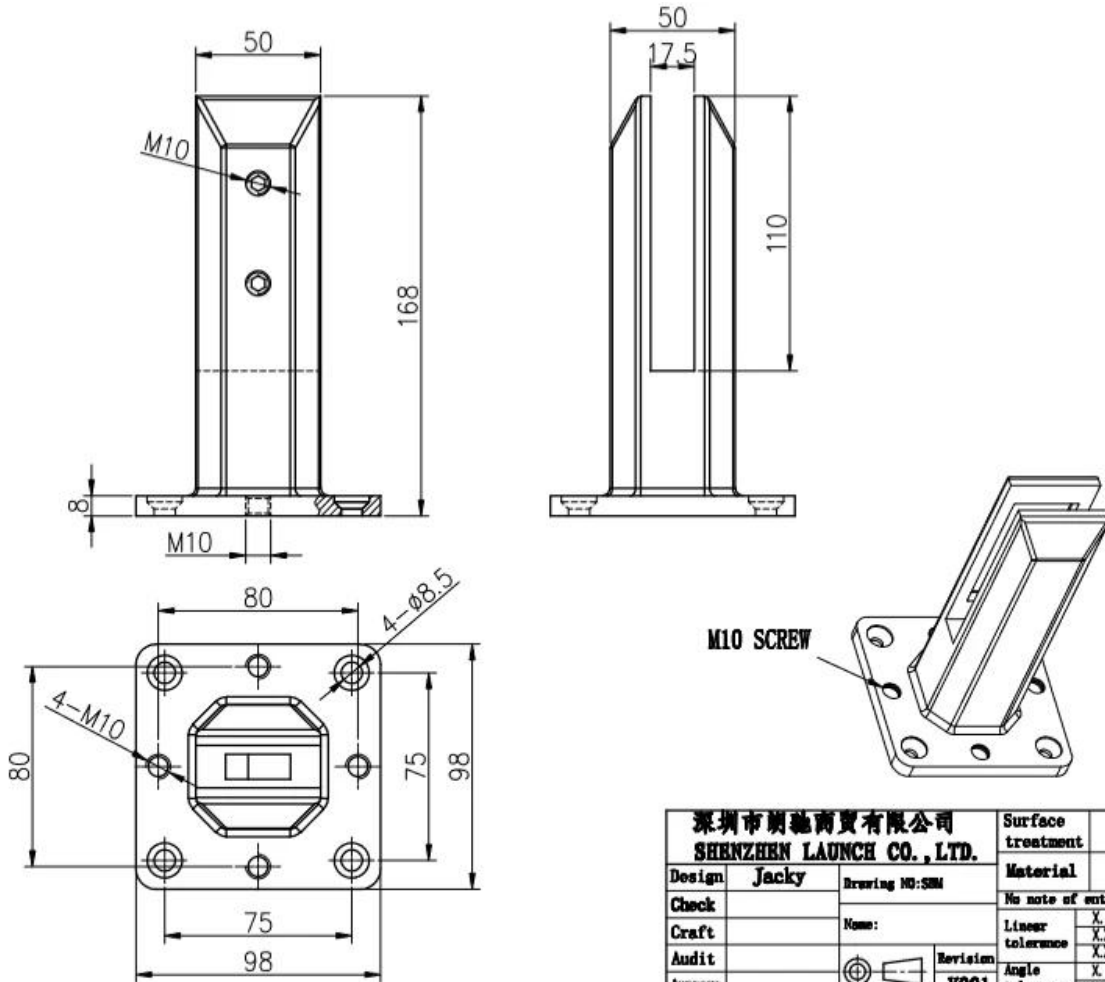

Flooring Mounted Stainless Steel Duplex 2205 Adjustable Glass Spigot  
Clamp For Frameless Swimming Pool Fence , Balcony Railing , Deck Railing etc.

Specifications of Flooring Mounted Stainless Steel Adjustable Glass Spigot Clamp -

Model No.	SBM
Material	Duplex 2205
Finish	Satin Brushed ( Matte Black , mirror finish also available)
Glass thickness	10mm 12mm 13.52mm 14mm
Fittings	Base cover , levelling plate , mounting bolts if needed
MOQ	1 pc

Drawing for SBM glass spigot-

深圳市朗馳商貿有限公司 SHENZHEN LAUNCH CO., LTD.		Surface treatment	Proportion
Design	Jacky	Material	1:2
Check	Drawing NO: SM	No note of entity size tolerance	
Craft	Name:	Linear tolerance	X ±0.1
Audit	Revision	Linear tolerance	XX ±0.1
Approve	VOG1	Angle tolerance	X ±1°
		Angle tolerance	XX ±0.5°

Duplex 2205 material test report-

12/16/2020 5:54:18 PM

Method: Fe-30  
 Comment: Cr-, Cr/Ni-steel  
 Type Standard 18--8

12/16/2020 5:54:09 PM  
 Type corr.concentr.

Sample Name: Sample ID:

	C	Si	Mn	P	S	Cr	Mo	Ni
	%	%	%	%	%	%	%	%
< x > (1)	0.0224	0.8873	1.1010	0.0263	0.0032	21.6796	3.0718	5.5691