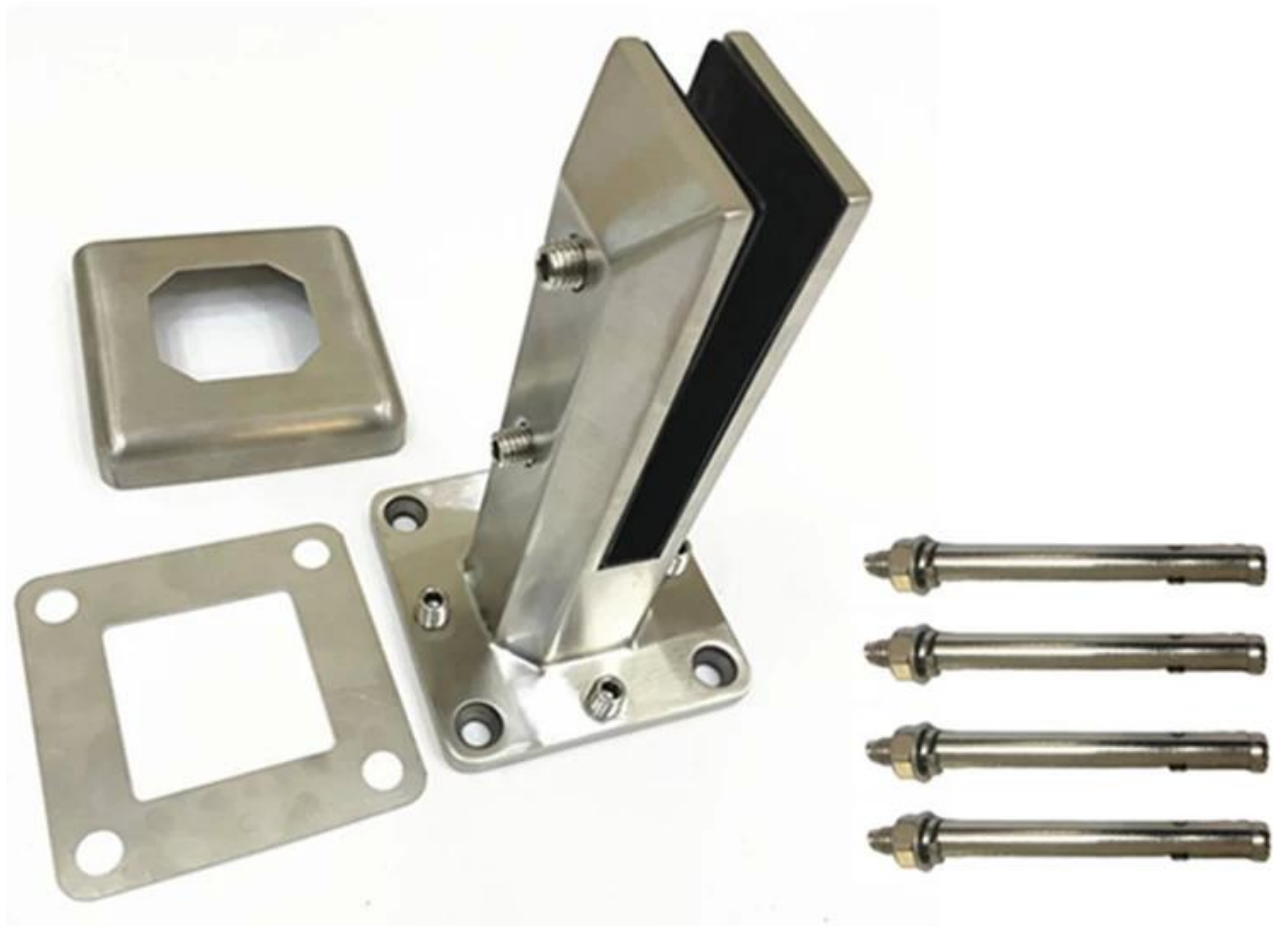

Flooring Mounted Stainless Steel Duplex 2205 Adjustable Glass Spigot  
Clamp For Frameless Swimming Pool Fence , Balcony Railing , Deck Railing etc.

Specifications of Flooring Mounted Stainless Steel Adjustable Glass Spigot Clamp -

Model No.	SBM
Material	Duplex 2205
Finish	Satin Brushed ( Matte Black , mirror finish also available)
Glass thickness	10mm 12mm 13.52mm 14mm
Fittings	Base cover , levelling plate , mounting bolts if needed
MOQ	1 pc

Duplex 2205 material test report-

12/16/2020 5:54:18 PM

Method: Fe-30  
 Comment: Cr-, Cr/Ni-steel  
 Type Standard 18--8

12/16/2020 5:54:09 PM  
 Type corr.concentr.

Sample Name: Sample ID:

	C	Si	Mn	P	S	Cr	Mo	Ni
	%	%	%	%	%	%	%	%
< x > (1)	0.0224	0.8873	1.1010	0.0263	0.0032	21.6796	3.0718	5.5691

Project photos OF GLASS RAILINGS WITH Flooring Mounted Stainless Steel Adjustable Glass Spigot Clamp-