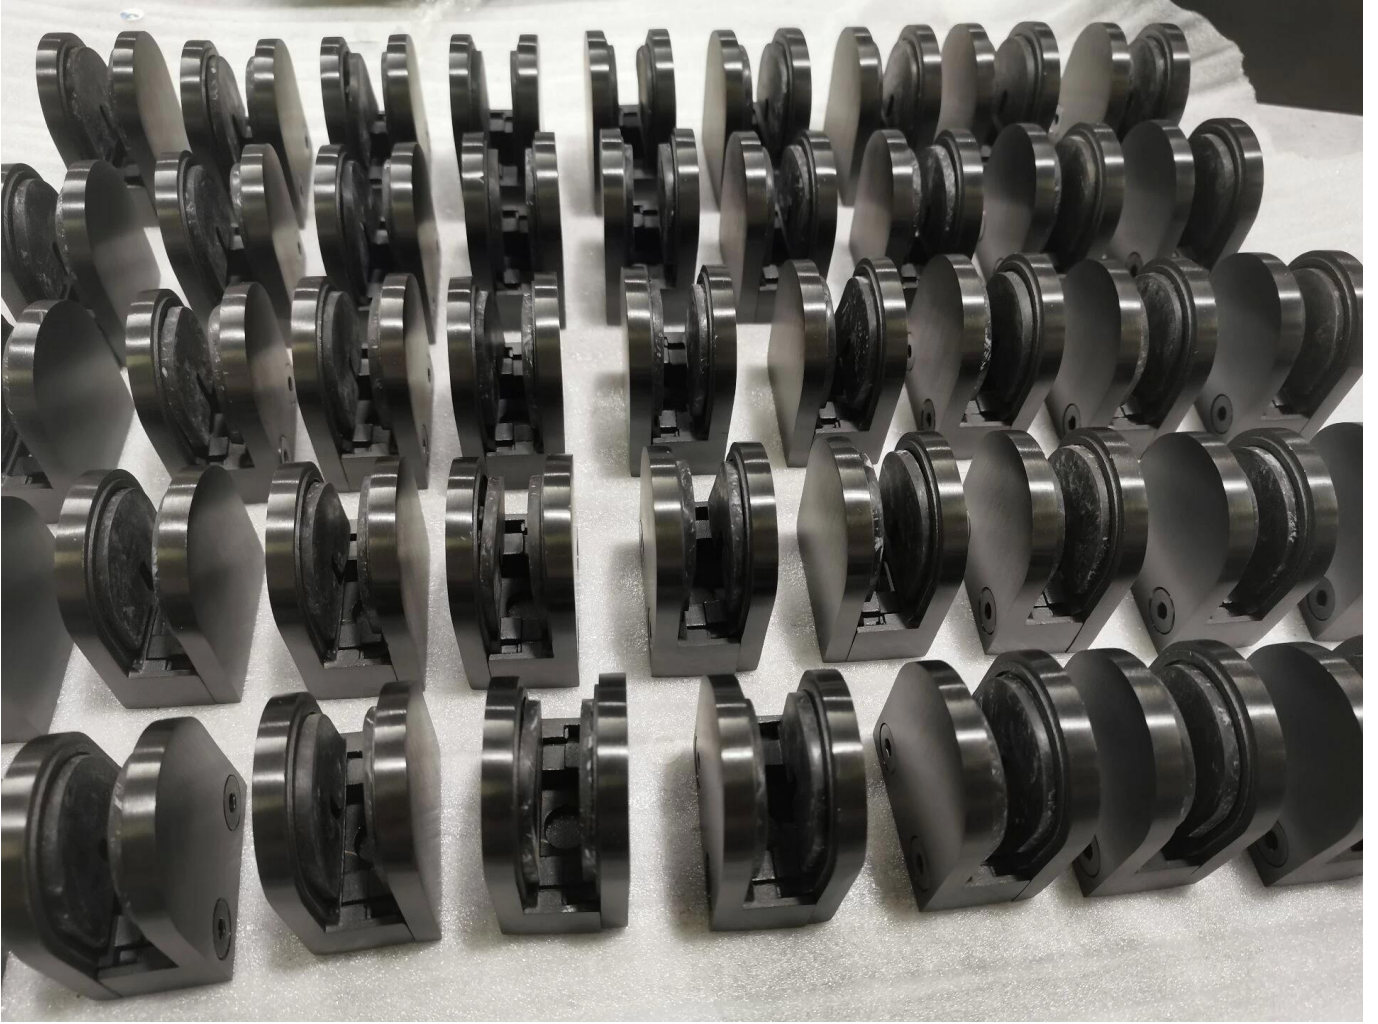

For 8mm 10mm 12mm 13.52mm Glass AISI 304 316 Stainless Steel D Shaped Glass Clamp

Product Name	Glass clamp G103, G104, G105, G106, G107, G108
Brand	Kebil
Material	Stainless steel 304, 316
Surface Treatment	Satin brushed, mirror polished, black, white, gold
Package	Individually In Plastic Bag, Standard Carton For Outer Packing
Certificate	ISO 9001-2000
Usage	(1) For Construction And Handrail Use. (2) In Shopping Mall, House. Railing Glass Clamps

Features

Made Of Stainless Steel, Beautiful Outlook, Easy To Clean, Good Quality Etc.

Related Keywords

Glass Clamp / Stainless Steel Glass Clamp / Stainless Steel Clamp / Glass Balustrade Clamp / Glass Clip / Frameless Glass Clamp

Application

Decoration, Widely Used On Stainless Steel Balustrade & Handrails.

Indoor Or Outdoor Decorations.

Lead Time

2-4 weeks.

MOQ

10 pieces.

Product Images: