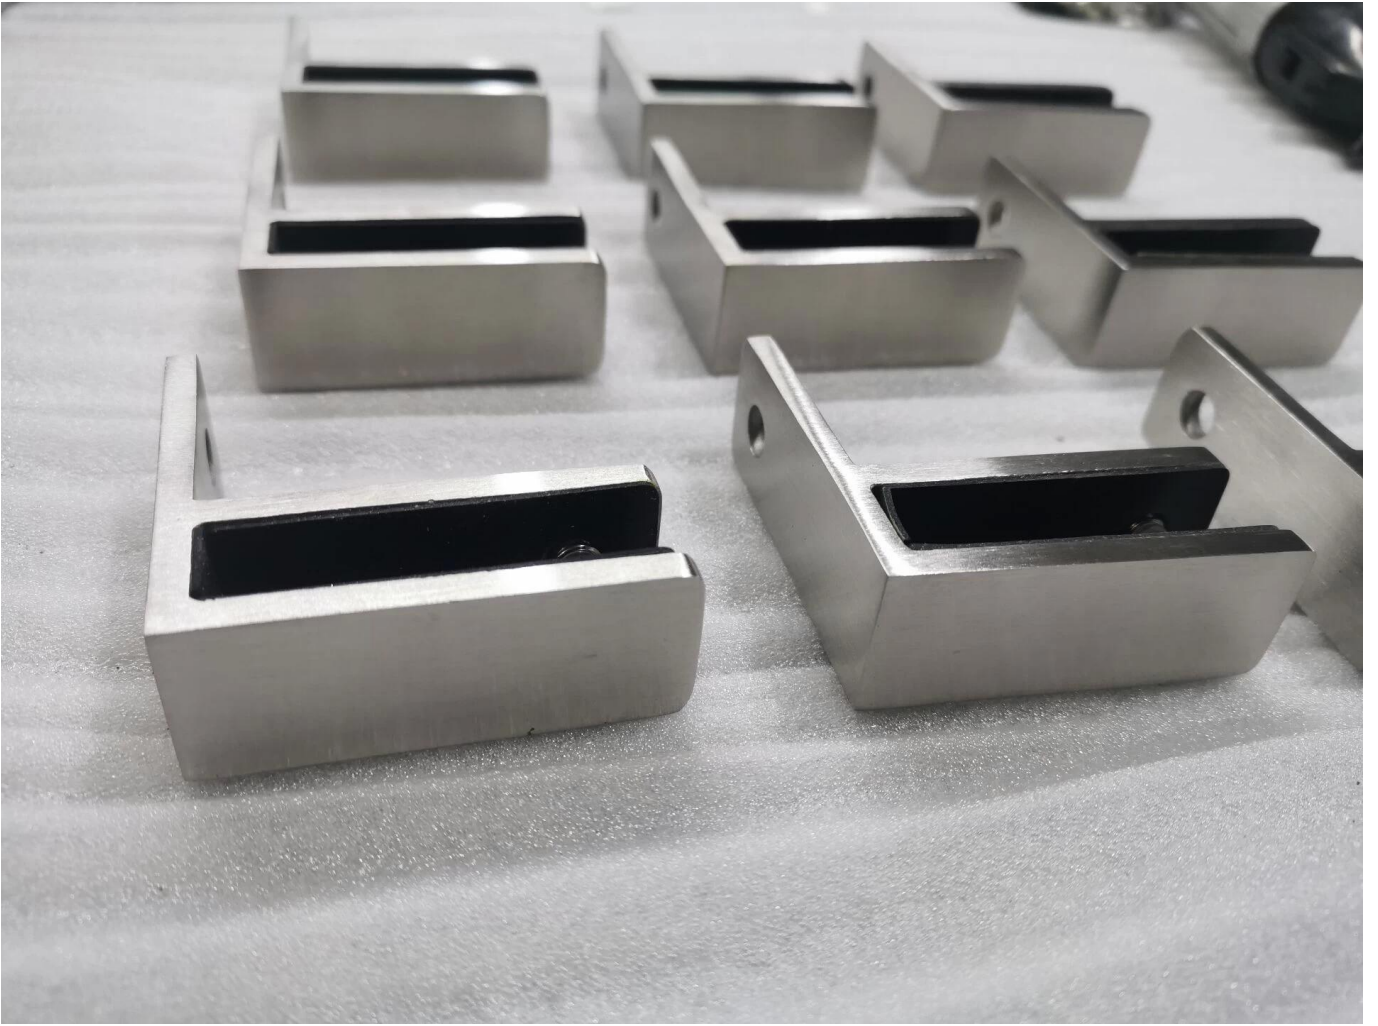

Frameless Balcony Railing Glass Balustrade Adjustable Degree Corner Glass Bracket Glass Clamp

In Matte Black Electroplated Finish

In Satin Brushed Finish

In Matte Black Powder Coated Finish

Product Name

**Frameless Balcony Railing Glass Balustrade Adjustable Degree Corner
Glass Bracket Glass Clamp**

Material	AISI 304, AISI 316, Duplex2205
Finish	Satin, Polish, Matt black
Installation	Glass mounting
Application	Glass fence
Function	Adjustable degree
Type	Glass to Glass
Glass thickness	12 mm Thick Tempered Glass

More Glass Railing Clamps Design Available:

180 Degree glass clamp

Wall mount glass clamp

90 Degree corner glass clamp

adjustable wall to glass bracket glass clamp

Welcome to contact us for more details:

Eve