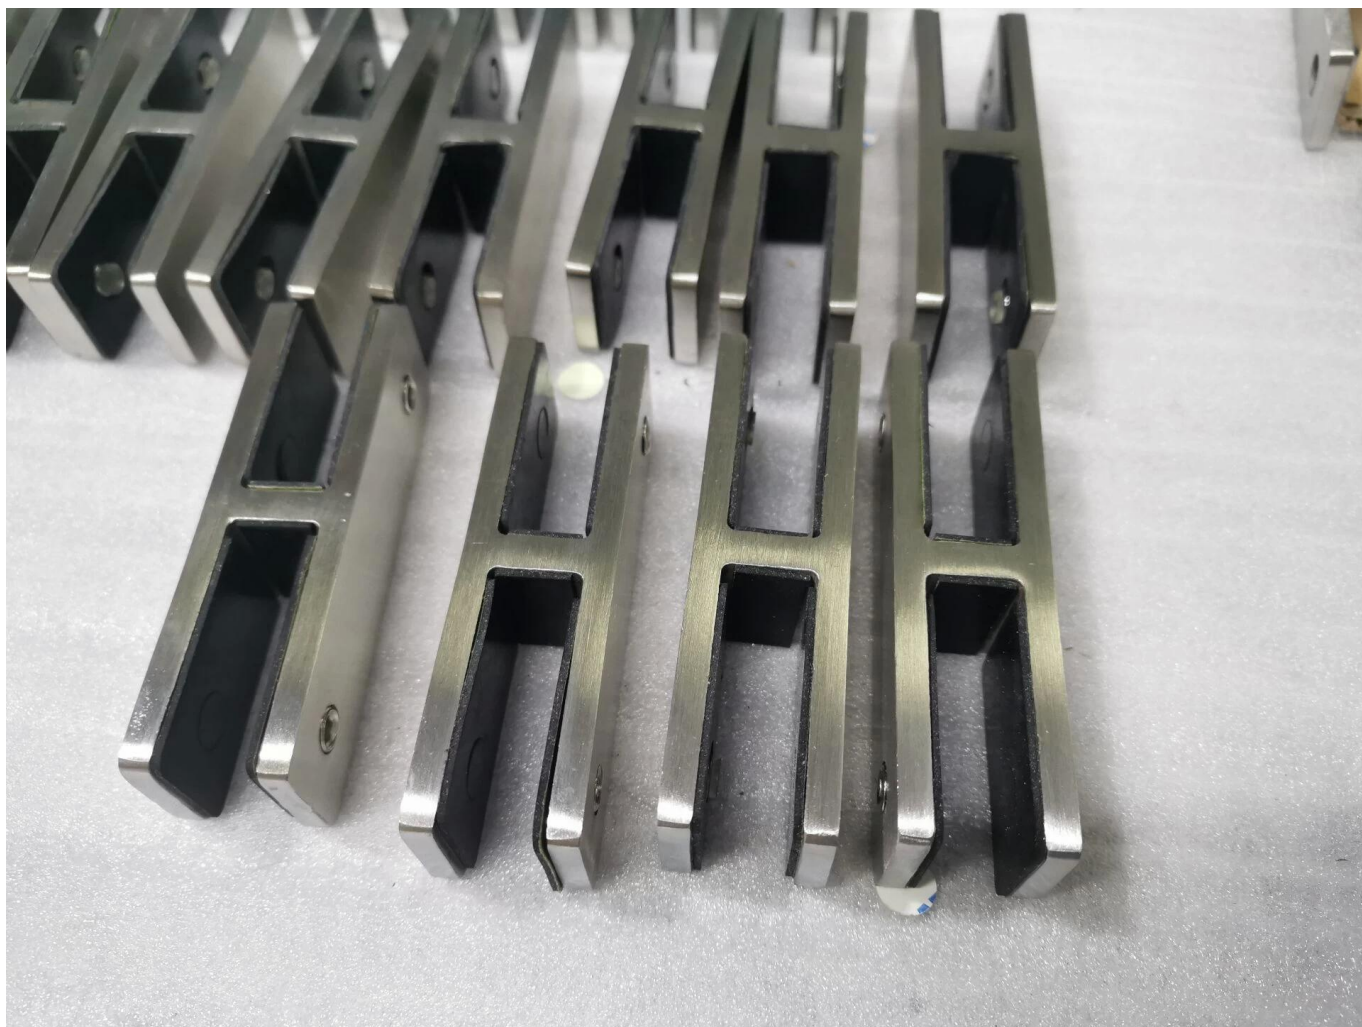

Frameless Balcony Railing Glass Balustrade Adjustable Degree Corner Glass Bracket Glass Clamp

In Matte Black Electroplated Finish

In Satin Brushed Finish

In Matte Black Powder Coated Finish

Product Name

**Frameless Balcony Railing Glass Balustrade Adjustable Degree Corner
Glass Bracket Glass Clamp**

Material	AISI 304, AISI 316, Duplex2205
Finish	Satin, Polish, Matt black
Installation	Glass mounting
Application	Glass fence
Function	Adjustable degree
Type	Glass to Glass
Glass thickness	12 mm Thick Tempered Glass

More Glass Railing Clamps Design Available:

180 Degree glass clamp

Wall mount glass clamp

90 Degree corner glass clamp

adjustable wall to glass bracket glass clamp

Welcome to contact us for more details:

Eve