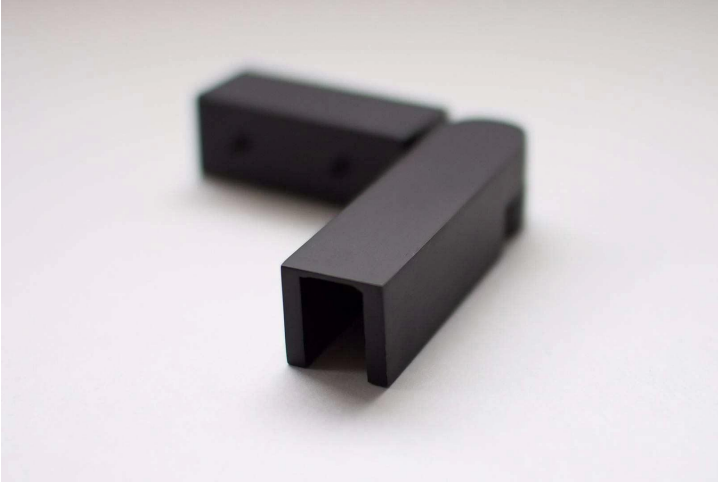

Frameless Balcony Railing Glass Balustrade Adjustable Degree Corner Glass Bracket Glass Clamp

In Matte Black Electroplated Finish

In Satin Brushed Finish

In Matte Black Powder Coated Finish

Product Name

**Frameless Balcony Railing Glass Balustrade Adjustable Degree Corner
Glass Bracket Glass Clamp**

Material	AISI 304, AISI 316, Duplex2205
Finish	Satin, Polish, Matt black
Installation	Glass mounting
Application	Glass fence
Function	Adjustable degree
Type	Glass to Glass
Glass thickness	12 mm Thick Tempered Glass

More Glass Railing Clamps Design Available:

180 Degree glass clamp

Wall mount glass clamp

90 Degree corner glass clamp

adjustable wall to glass bracket glass clamp

Welcome to contact us for more details:

Eve