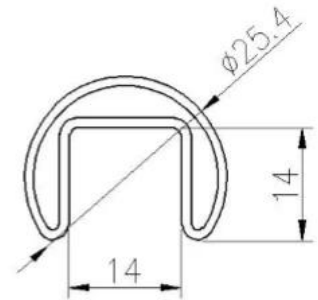

Railing System	Dimension Detail	Various Materials
• Top Handrail	Slot tube handrail - Square design: 21*25(mm) - Round design: diameter 25.4mm	solid wood handrail / stainless steel handrail
• Tempered Glass	10-23mm single / laminated	tempered glass in clear/ frost/ silk screen / color
• spigot / standoff	H168*W98(mm) / diameter 38mm/40mm/50mm	stainless steel 316, stainless steel Duplex 2205
• Glass hinge / latch	various types and dimensions	stainless steel 316

Slot tube stainless steel top handrail & accessories:

25 × 21MM, GROOVE 14 × 14MM

Surface treatment: satin brushed / mirror polished

25*21 tube

Model: SQ2521

DIAMETER 25.4MM, GROOVE 14 × 14MM

Surface treatment: satin brushed / mirror polished