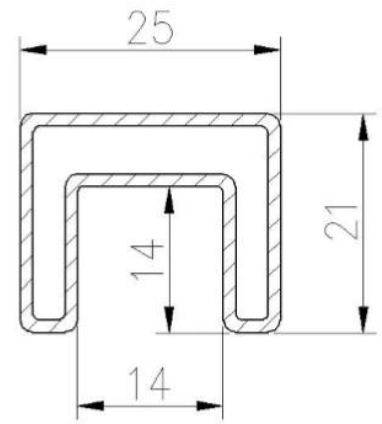

Railing System	Dimension Detail	Various Materials
• Top Handrail	Slot tube handrail - Square design: 21*25(mm) - Round design: diameter 25.4mm	solid wood handrail / stainless steel handrail
• Tempered Glass	10-23mm single / laminated	tempered glass in clear/ frost/ silk screen / color
• spigot / standoff	H168*W98(mm) / diameter 38mm/40mm/50mm	stainless steel 316, stainless steel Duplex 2205
• Glass hinge / latch	various types and dimensions	stainless steel 316

Glass fence 2205 spigot details

- Material: stainless steel duplex 2205
- Finish: mirror / satin / black / gold color
- For glass thickness 10-13.52mm
- Mounting: floor mounting / surface mounting / core drill mounting
- Manufacturer method: casting (high quality)
- MOQ: 1 piece
- Meet Australia AS1926.1-20012/AS2820 safety barriers for pool gate complication
- Application: pool fence, balcony, deck, stairs, porch... glass railing fence

5 models glass fence 2205 spigot available

Side mouting design glass spigot

SFM

Floor mounting base plate glass spigot & core drill glass spigot

SBM

RBM

SCM

RCM

Slot tube stainless steel top handrail & accessories:

25 × 21MM, GROOVE 14 × 14MM

Surface treatment: satin brushed / mirror polished

25*21 tube

Model: SQ2521

DIAMETER 25.4MM, GROOVE 14 × 14MM

Surface treatment: satin brushed / mirror polished