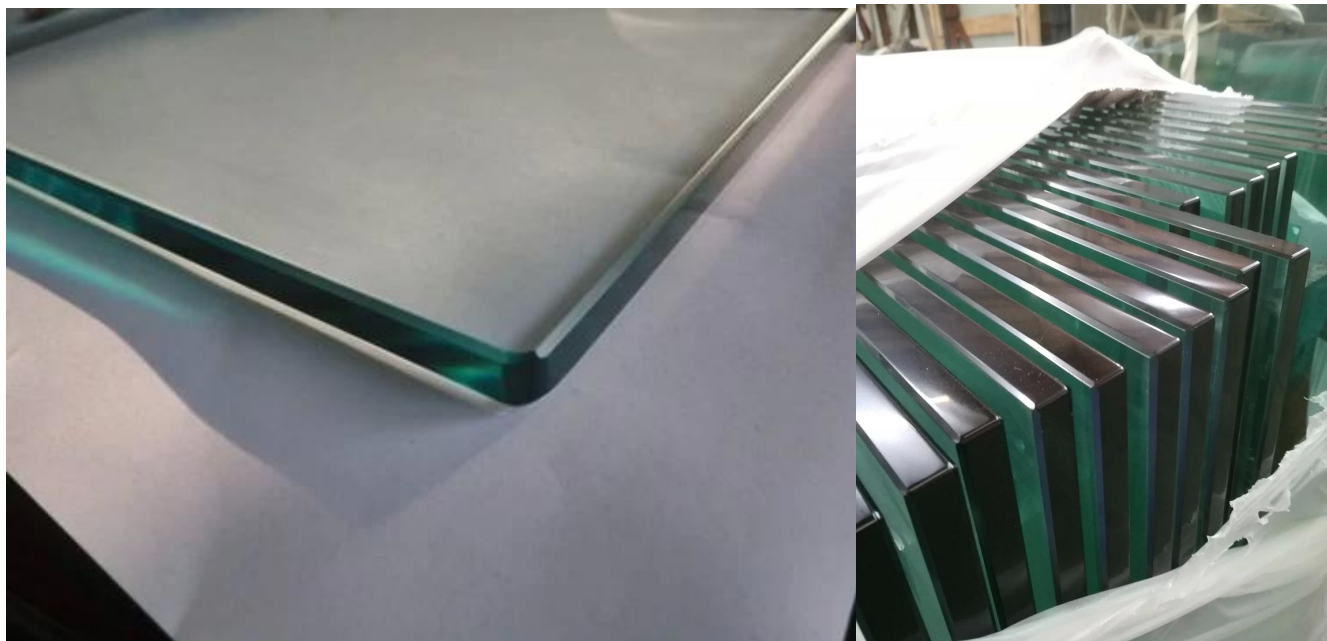

KEBIL 科比奥®

Glass to glass latch 180 degree

Glass to glass latch 90 degree

Glass to wall/square post latch

Clear Tempered Glass:

Contact

Thank you for visiting ! Any question or inquiry, please leave a message. Will get back to you within 24 hours.