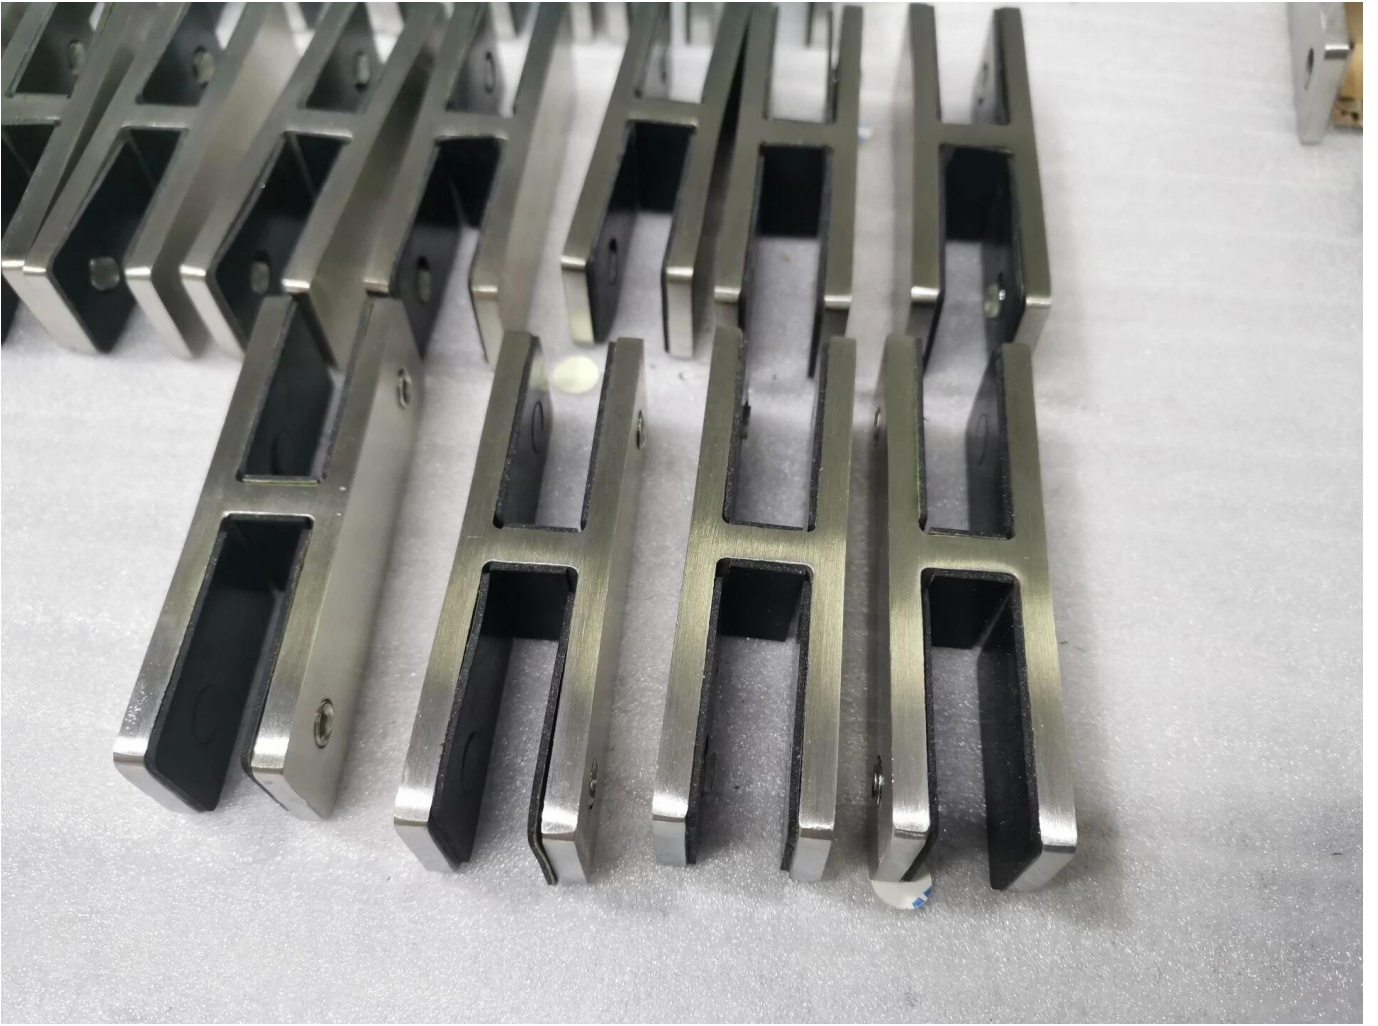

Frameless Glass Balustrade Railing Adjustable Glass Clamp Connectors

Product Name

Adjustable Glass Clamp Connector

Material	AISI 304, AISI 316, Duplex2205
Finish	Satin, Polish, Matt black
Installation	Glass mounting
Application	Glass fence
Function	Adjustable degree
Type	Glass to Glass
Glass thickness	12 mm Thick Tempered Glass

More Glass Railing Clamps Design Available:

180 Degree glass clamp

Wall mount glass clamp

90 Degree corner glass clamp

Welcome to contact us for more details:

Eve

sales03@launch-china.cn

HP/WhatsApp/WeChat: +8613686807796