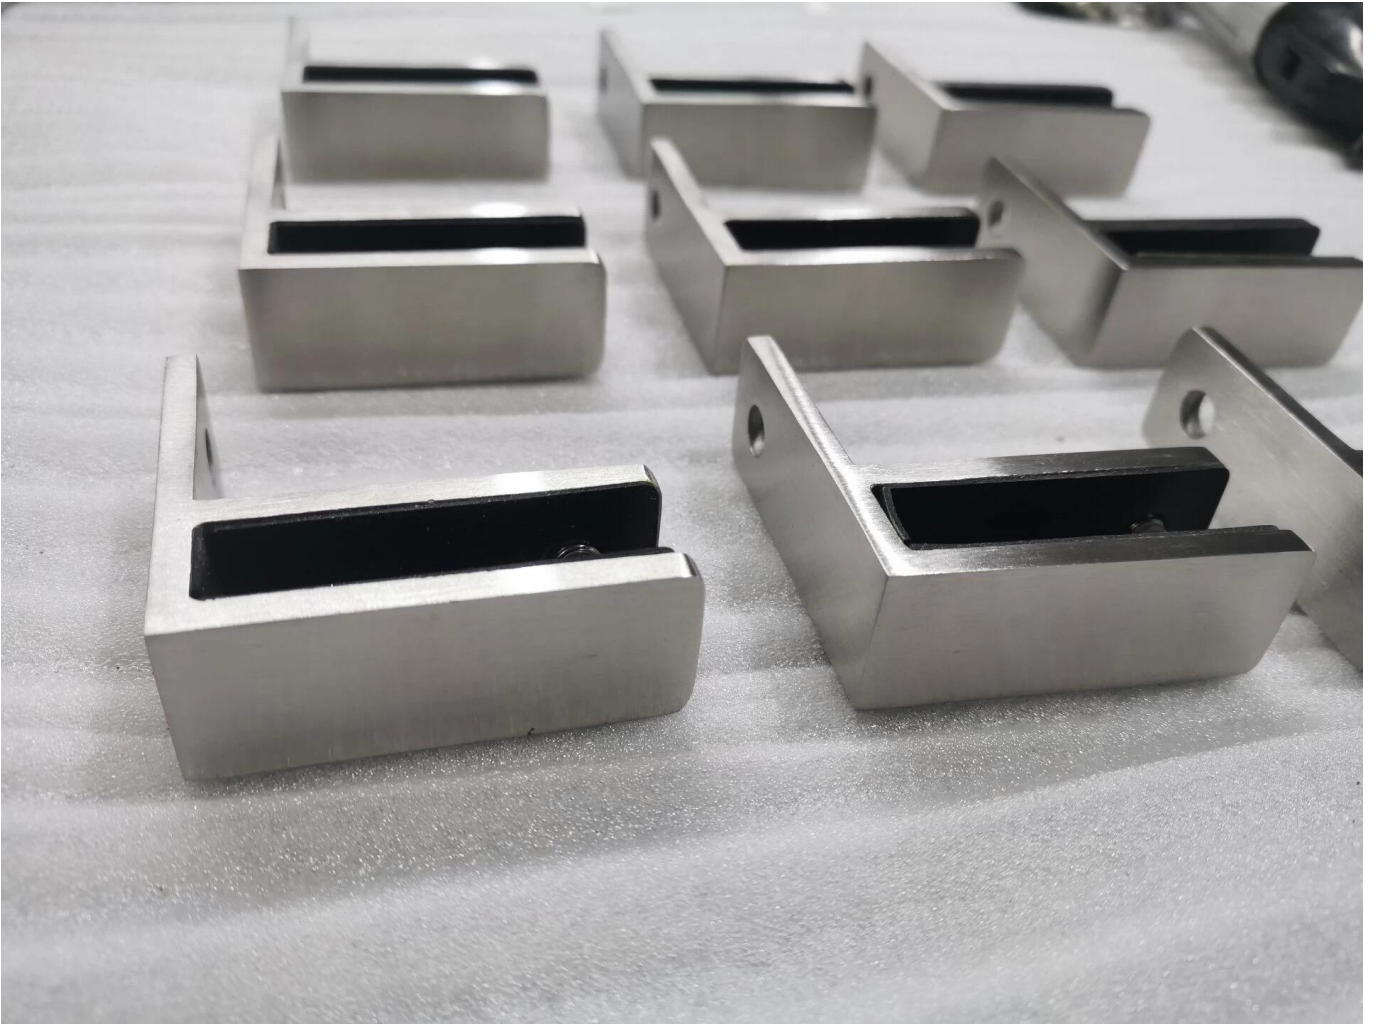

Frameless Glass Balustrade Railing Adjustable Glass Clamp Connectors

Product Name

Adjustable Glass Clamp Connector

Material	AISI 304, AISI 316, Duplex2205
Finish	Satin, Polish, Matt black
Installation	Glass mounting
Application	Glass fence
Function	Adjustable degree
Type	Glass to Glass
Glass thickness	12 mm Thick Tempered Glass

More Glass Railing Clamps Design Available:

180 Degree glass clamp

Wall mount glass clamp

90 Degree corner glass clamp

Welcome to contact us for more details:

Eve

sales03@launch-china.cn

HP/WhatsApp/WeChat: +8613686807796