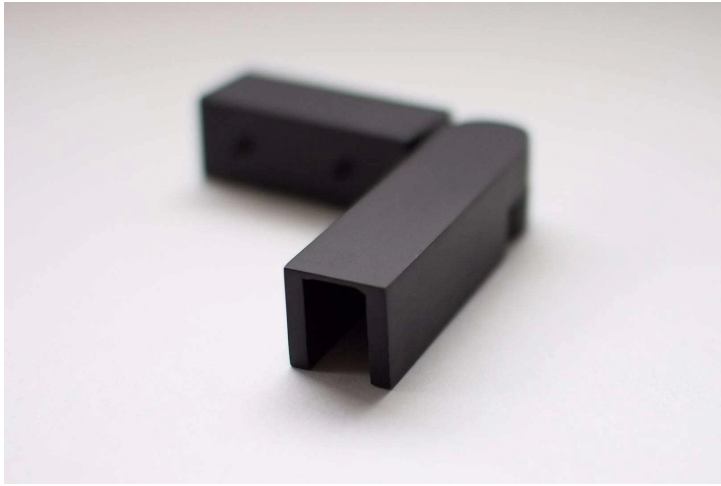

Frameless Glass Balustrade Railing Adjustable Glass Clamp Connectors

Product Name

Adjustable Glass Clamp Connector

Material	AISI 304, AISI 316, Duplex2205
Finish	Satin, Polish, Matt black
Installation	Glass mounting
Application	Glass fence
Function	Adjustable degree
Type	Glass to Glass
Glass thickness	12 mm Thick Tempered Glass

More Glass Railing Clamps Design Available:

180 Degree glass clamp

Wall mount glass clamp

90 Degree corner glass clamp

Welcome to contact us for more details:

Eve

sales03@launch-china.cn

HP/WhatsApp/WeChat: +8613686807796