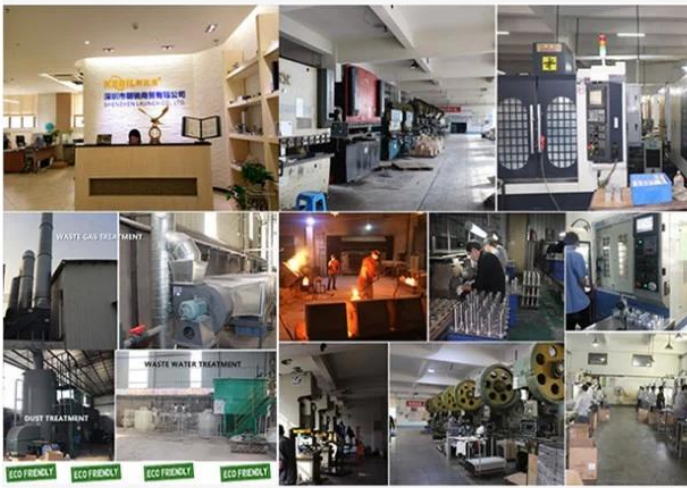

WHY CHOOSE US

15 YEARS EXPERIENCE

We have been manufacturing railing hardware since 2004.

ONE STOP SERVICE

We provide integrated railing solutions.
We manufacture.
We deliver.

PROFESSIONAL R&D TEAM

We have engineering experts for developing new products.

TOP QUALITY & GOOD PRICE

We are strict on quality control as well as cost evaluation.

ABOUT US

Shenzhen Launch Co., Ltd was established in 2004, located at Nanshan District, Shenzhen, and one hour by car from Hongkong International Airport. Our main products are high-grade building materials including stainless steel balustrade post, staircase handrail, balcony guardrail, swimming pool fence and other high-grade building materials. All the products are designed strictly according to the high-end market requirements. We have our own factory in Tangxia Town, Dongguan, with more than 50 sets of various precision equipments, such as CNC lathe, milling machine, punching machine, pipe cutter, argon welder, drilling machine, polisher, etc. which can provide customers with complete product processing services.