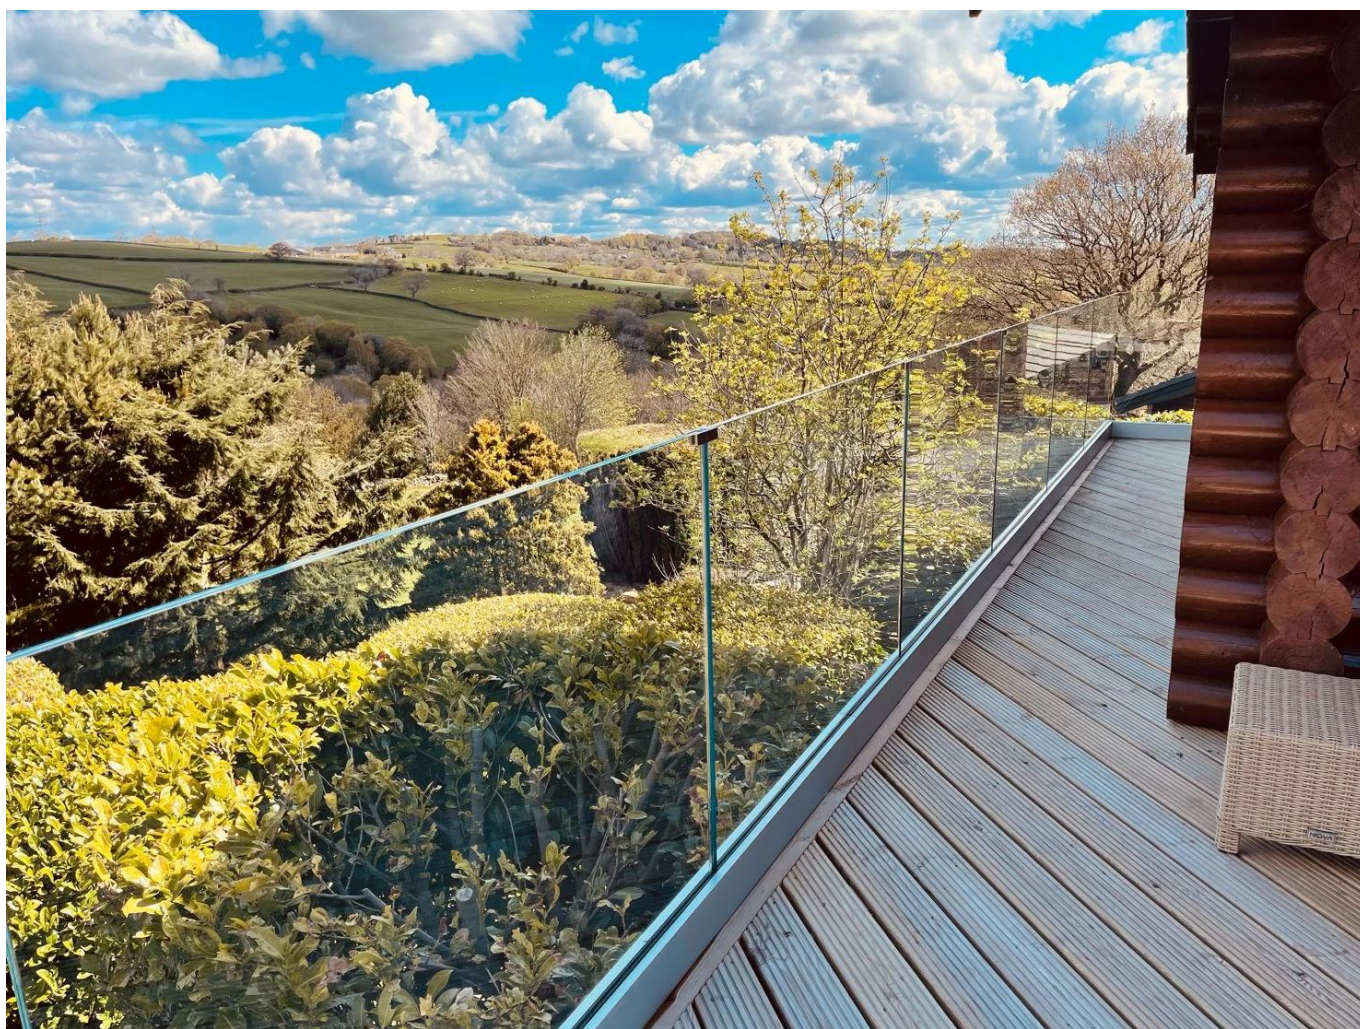

Frameless Railing 1/2 Inch Glass Balustrade Corner Clamp PB-90

Key Features

- Made of high grade 316 Stainless Steel
- Compatible with 3/8", 1/2" and 9/16" glass panels
- No holes needed in glass

KEBIL 科比奥®

Description:

Even without a top rail or glass cap, you can maintain alignment and add strength to your glass railing system with the Glass Panel Stabilizers.

Mounted along the mid-top area of the glass panels, each sleek stabilizer holds adjacent glass panels in place.

Made of virtually corrosion-proof 316 stainless steel, Glass Panel Stabilizers are perfect for interior and exterior projects.

From 45 to 180 degrees, there are options for every angle in your railing configuration. Select the styles you need to make the perfect finishing touch to your modern glass railing project