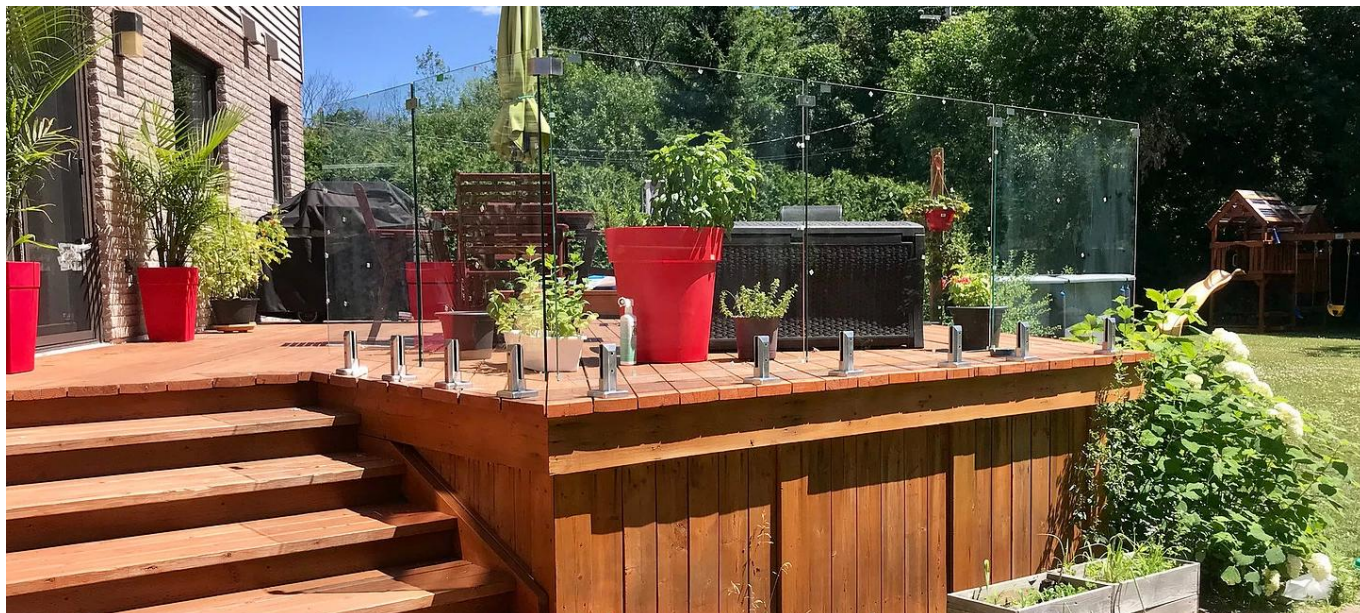

Welcome to contact us for more information:

Eve

Email: sales03@launch-china.cn

HP/WhatsApp: +8613686807796