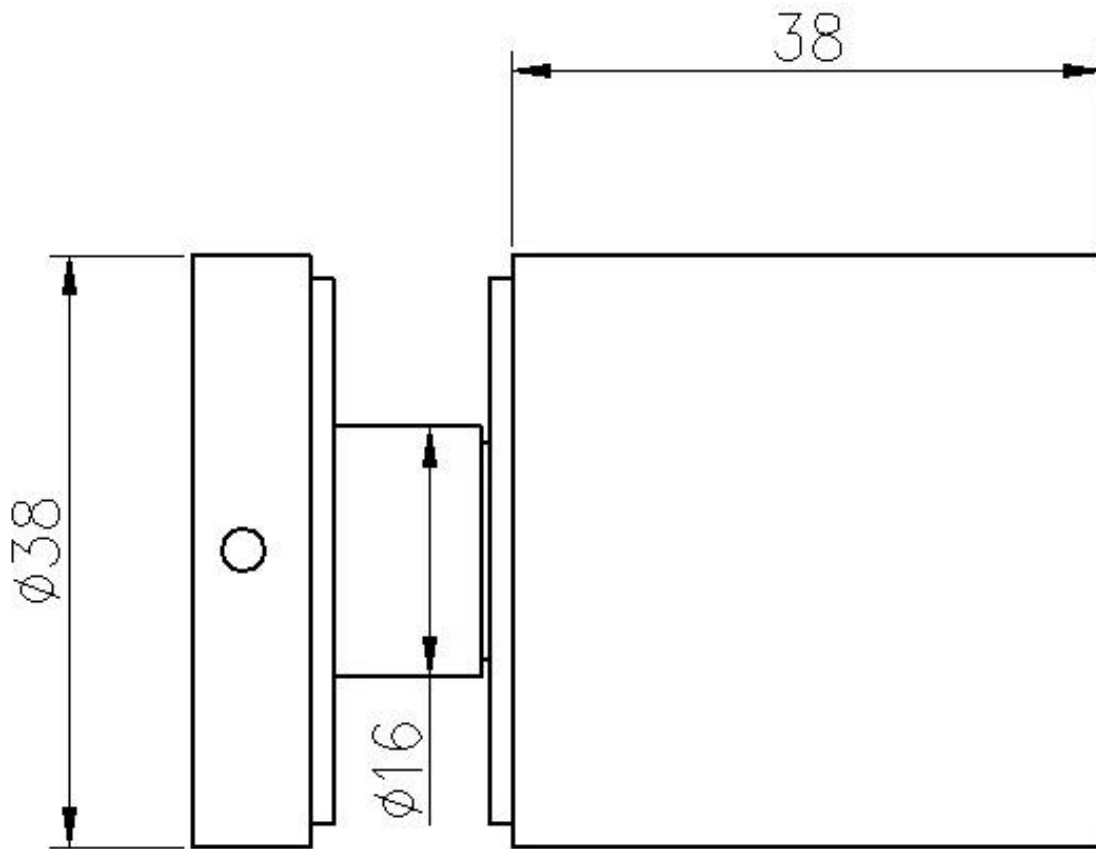

## Product Description

---

Product Name	Frameless Railing Stainless Steel Diameter 38mm Adjustable Glass Standoff
Material	Stainless steel 316 / 304
Finish	Mirror polished or satin brushed
Model No.	SF-38Z
Net weight	226/pc (hollow type)
Drill Glass Hole Size	Diameter 18mm hole required in glass
Glass Standoff Size	38x7.5mm cap, 38x38mm body, silicon rubber gasket included M8x70 hexagonal screw
Custom Glass Standoff	Available. We can produce as customer's requirements. (We are factory)
Glass Standoff Installation	Can be install into <u>concrete</u> and <u>timber</u> both.
Glass Standoff Mounting	Wall mounting, side/fascia mounting
Minimum Order Quantity	one piece
Sample	Available to check quality and finish before order
Factory Inspection	Available
For Glass Thickness	Customer's glass thickness
Packing Details	-One glass standoff into one bubble bag, then into one white box. 30 pieces into one carton.  -Packing as per customer's requirements.
OME & ODM Service	Available

## [Adjustable Glass Standoff Details](#)

---

**Other size glass standoff you may interest**

Part No.	Material	Finish	Body	Bolt size
<ul style="list-style-type: none"> <li>SF-30</li> <li>SF-40</li> <li>SF-50</li> <li>SF-50A</li> </ul>	<ul style="list-style-type: none"> <li>AISI 304</li> <li>AISI 316</li> </ul>	<ul style="list-style-type: none"> <li>Satin</li> <li>Mirror</li> </ul>	<ul style="list-style-type: none"> <li>30x10; 30x25mm</li> <li>40x10; 40x30mm</li> <li>50x12; 50x30mm</li> <li>50x12; 50x50mm</li> <li>silicon rubber gasket included</li> </ul>	<ul style="list-style-type: none"> <li>M10x120 bolt</li> <li>M10x72 wood screw</li> <li>M8x100 bolt</li> <li>M8 x72 wood screw</li> </ul>