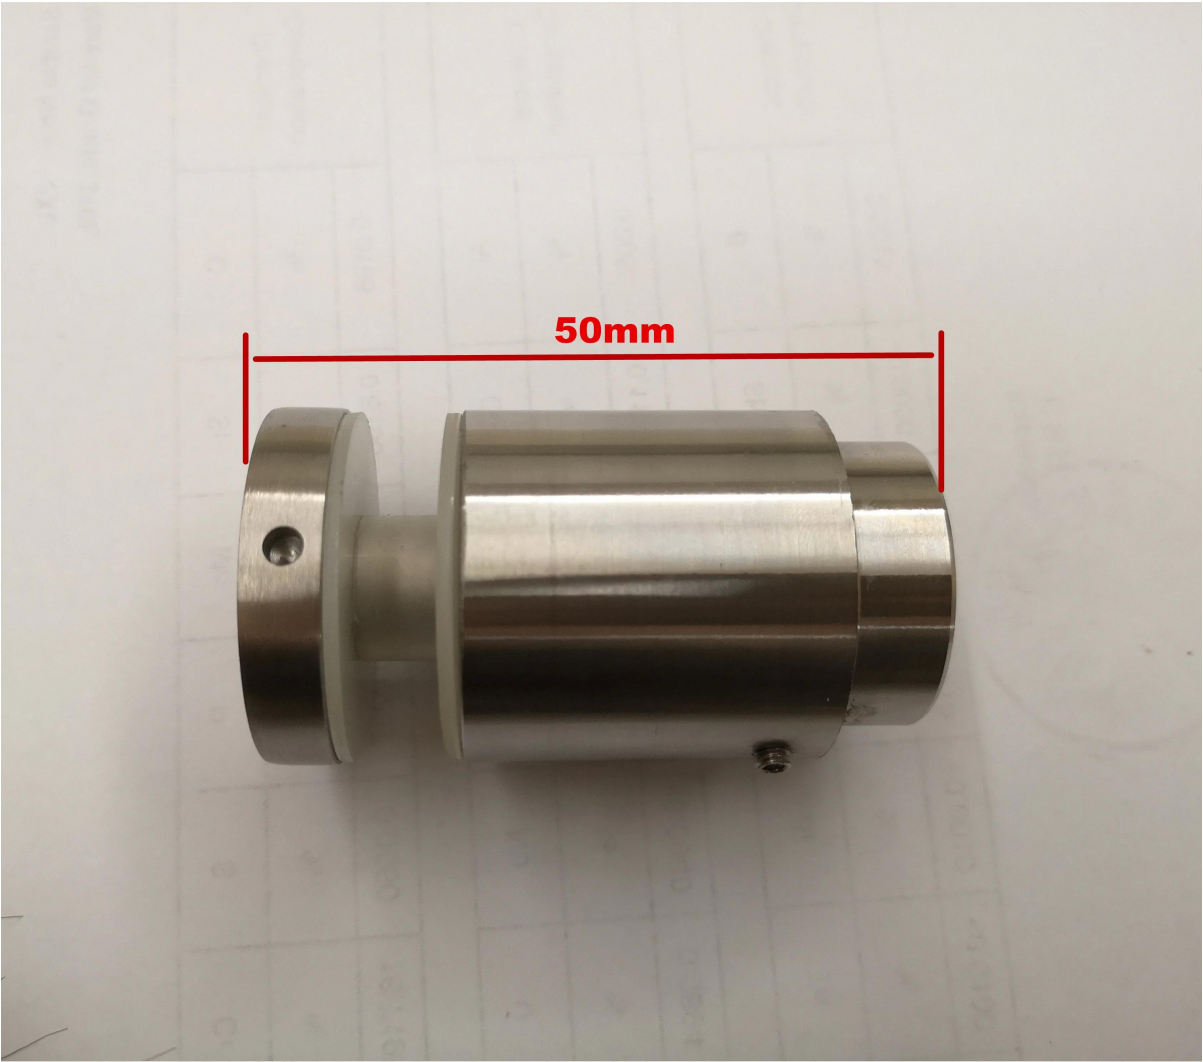

# Frameless Railing Stainless Steel Diameter 38mm [Adjustable Glass Standoff](#)

## Product Description

---

Product Name	Frameless Railing Stainless Steel Diameter 38mm Adjustable Glass Standoff
Material	Stainless steel 316 / 304
Finish	Mirror polished or satin brushed
Model No.	SF-38Z
Net weight	226/pc (hollow type)
Drill Glass Hole Size	Diameter 18mm hole required in glass
Glass Standoff Size	38x7.5mm cap, 38x38mm body, silicon rubber gasket included M8x70 hexagonal screw
Custom Glass Standoff	Available. We can produce as customer's requirements. (We are factory)
Glass Standoff Installation	Can be install into <u>concrete</u> and <u>timber</u> both.
Glass Standoff Mounting	Wall mounting, side/fascia mounting
Minimum Order Quantity	one piece
Sample	Available to check quality and finish before order
Factory Inspection	Available
For Glass Thickness	Customer's glass thickness
Packing Details	-One glass standoff into one bubble bag, then into one white box. 30 pieces into one carton.  -Packing as per customer's requirements.
OME & ODM Service	Available

## [Adjustable Glass Standoff Details](#)

---

**Other size glass standoff you may interest**

Part No.	Material	Finish	Body	Bolt size
<ul style="list-style-type: none"> <li>SF-30</li> <li>SF-40</li> <li>SF-50</li> <li>SF-50A</li> </ul>	<ul style="list-style-type: none"> <li>AISI 304</li> <li>AISI 316</li> </ul>	<ul style="list-style-type: none"> <li>Satin</li> <li>Mirror</li> </ul>	<ul style="list-style-type: none"> <li>30x10; 30x25mm</li> <li>40x10; 40x30mm</li> <li>50x12; 50x30mm</li> <li>50x12; 50x50mm</li> <li>silicon rubber gasket included</li> </ul>	<ul style="list-style-type: none"> <li>M10x120 bolt</li> <li>M10x72 wood screw</li> <li>M8x100 bolt</li> <li>M8 x72 wood screw</li> </ul>