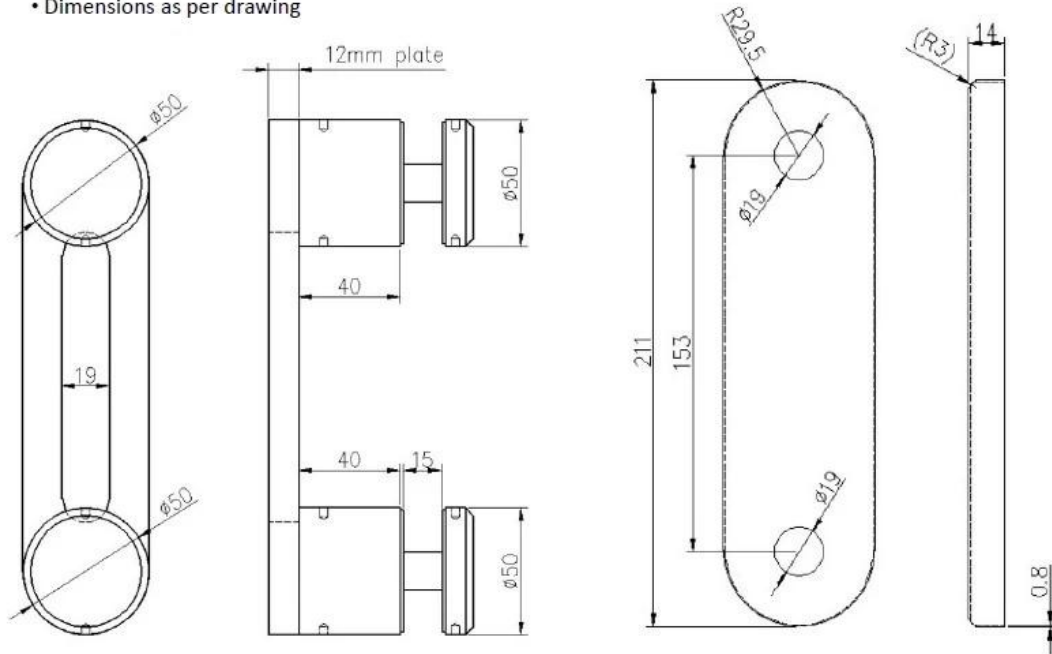

Frameless Stair Railing or Balcony Fence Glass Standoff Adapters

Product name	Frameless Stair Railing or Balcony Fence Glass Standoff Adapters
Model number	SF-50G
Material	Stainless steel 316
Surface treatment	Satin brushed or mirror polished
Dimension	Diameter 50*12(mm) cap, 50*40(mm) body.
Base plate dimension	211*50*12(mm)
For glass thickness	15mm
MOQ	10 pieces

Product Show:

Mirror polished glossy heavy duty glass standoff

Heavy duty glass standoff adapter for using with 15mm thickness glass panel railing

Technical Drawing:

Specs. For SS 2-ble Buttons Attachment System 50mm (w) by 8" (h)

- stainless steel 316 , polished
- Dimensions as per drawing

Project Photos:

Frameless Stair Railing or Balcony Fence Glass Standoff Adapters

Contact us now for more information!

Email: sales03@launch-china.cn