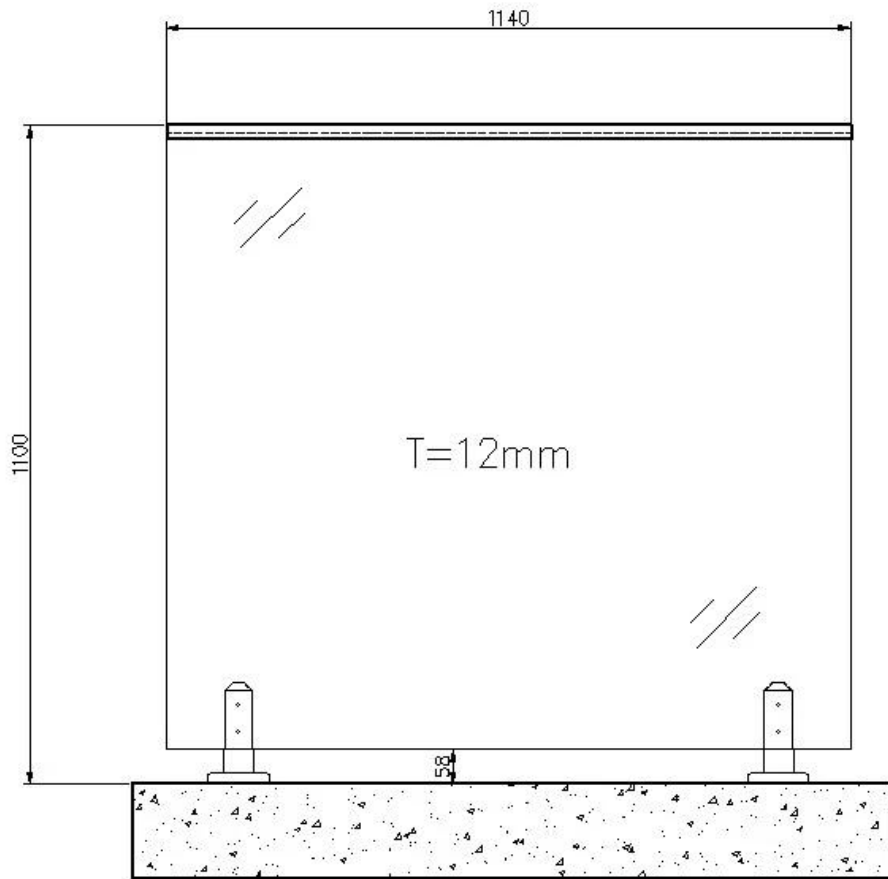

Frameless glass fence baseplate cannula pool

Stainless steel 316 / 316L / Duplex 2205 grade margin

Satin brushed or polished mirror;

Glass thickness: 10-13.52mm?

There drilled in the glass;

Base plate type:

Shape: Round and square

Height: 168 mm;

Base Size:

SBM-2 Square 100x100mm?

ABM-2 Diameter 98 mm round;

Gap between floor glass bottom: 58 mm;

Mirror;

Satin brushed:

SBM-2

Glass type:
Glass or laminated glass 10-13.52mm layers;
There drilled in the glass;

Deployment Plan for your reference.

Plan

Application area, pool fence, balcony railing, deck railing, glass railing of the terrace, staircase handrail;