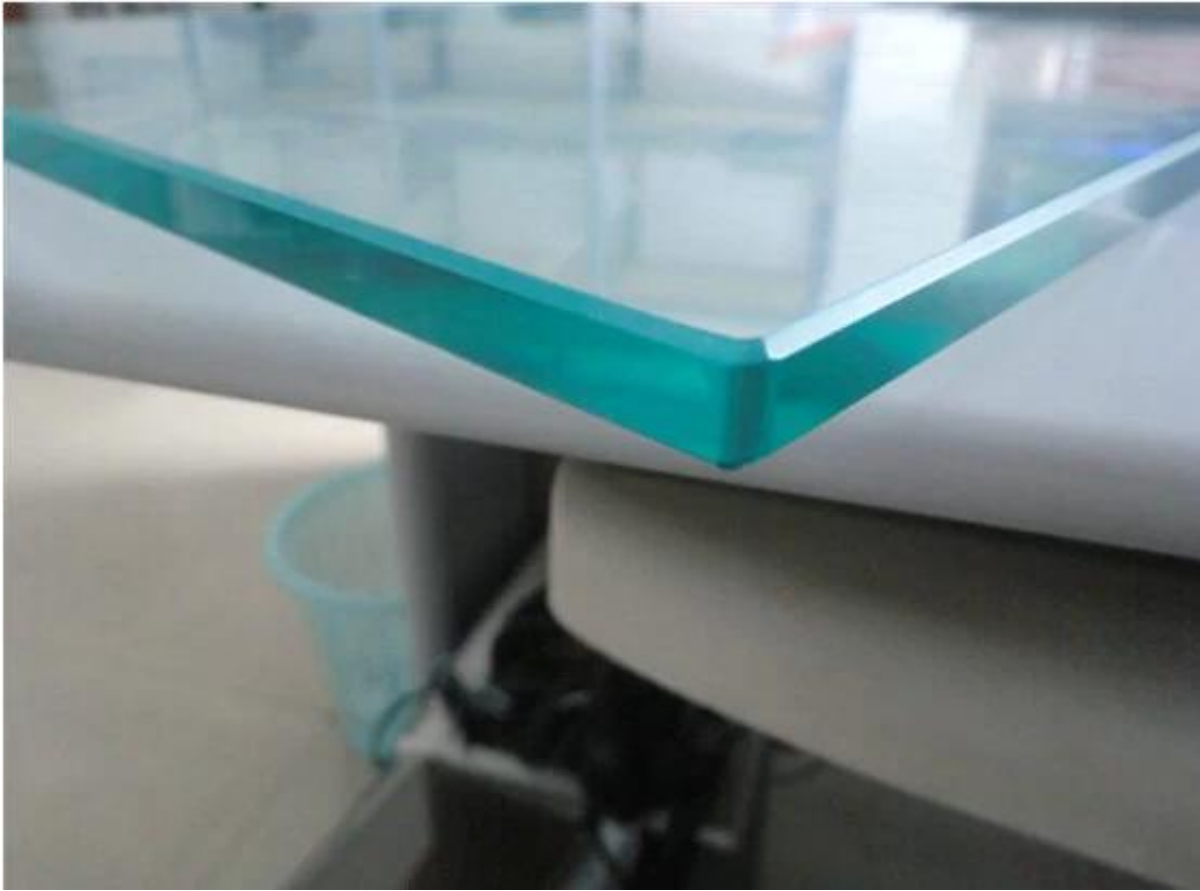

Frameless glass fence baseplate cannula pool

Stainless steel 316 / 316L / Duplex 2205 grade margin

Satin brushed or polished mirror;

Glass thickness: 10-13.52mm?

There drilled in the glass;

Base plate type:

Shape: Round and square

Height: 168 mm;

Base Size:

SBM-2 Square 100x100mm?

ABM-2 Diameter 98 mm round;

Gap between floor glass bottom: 58 mm;

Mirror;

Satin brushed:

SBM-2

Glass type:
Glass or laminated glass 10-13.52mm layers;
There drilled in the glass;

Deployment Plan for your reference.

Plan

Application area, pool fence, balcony railing, deck railing, glass railing of the terrace, staircase handrail;