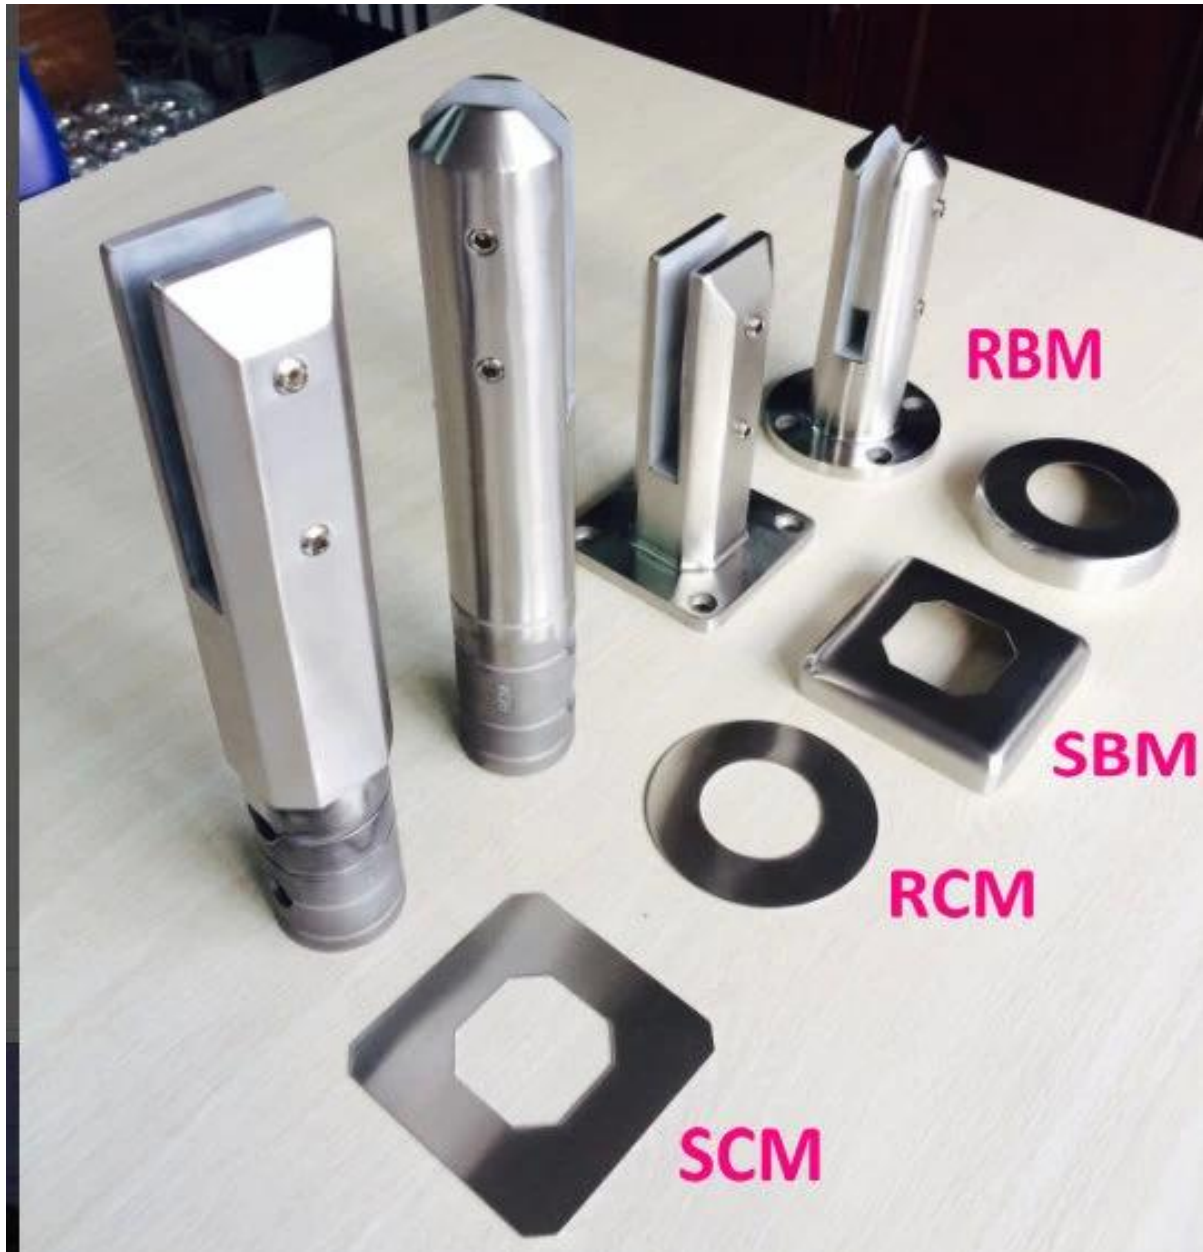

Frameless glass fencing

Swimming pool glass fence

Item including: square glass spigot and tempered glass

Item including:
Round glass spigot(RBM)
Glass clamp(Corner)
Glass door latch&hinge

More product pictures as below:
[Glass spigot](#)

[Glass door hinge:](#)

| Model No. : G-G1 | |
|----------------------------------|--------------------------|
| Sheet metal glass to glass hinge | |
| Material | Stainless steel 316L |
| Finish | Mirror or satin polished |
| For glass gate thickness | 8-10mm |

| Model No. : G-R1 | |
|---------------------------------------|--------------------------|
| Sheet metal glass to round post hinge | |
| Material | Stainless steel 316L |
| Finish | Mirror or satin polished |
| For glass gate thickness | 8-10mm |

| Model No. : G-W1 | |
|---|--------------------------|
| Sheet metal glass to square post / wall hinge | |
| Material | Stainless steel 316L |
| Finish | Mirror or satin polished |
| For glass gate thickness | 8-10mm |