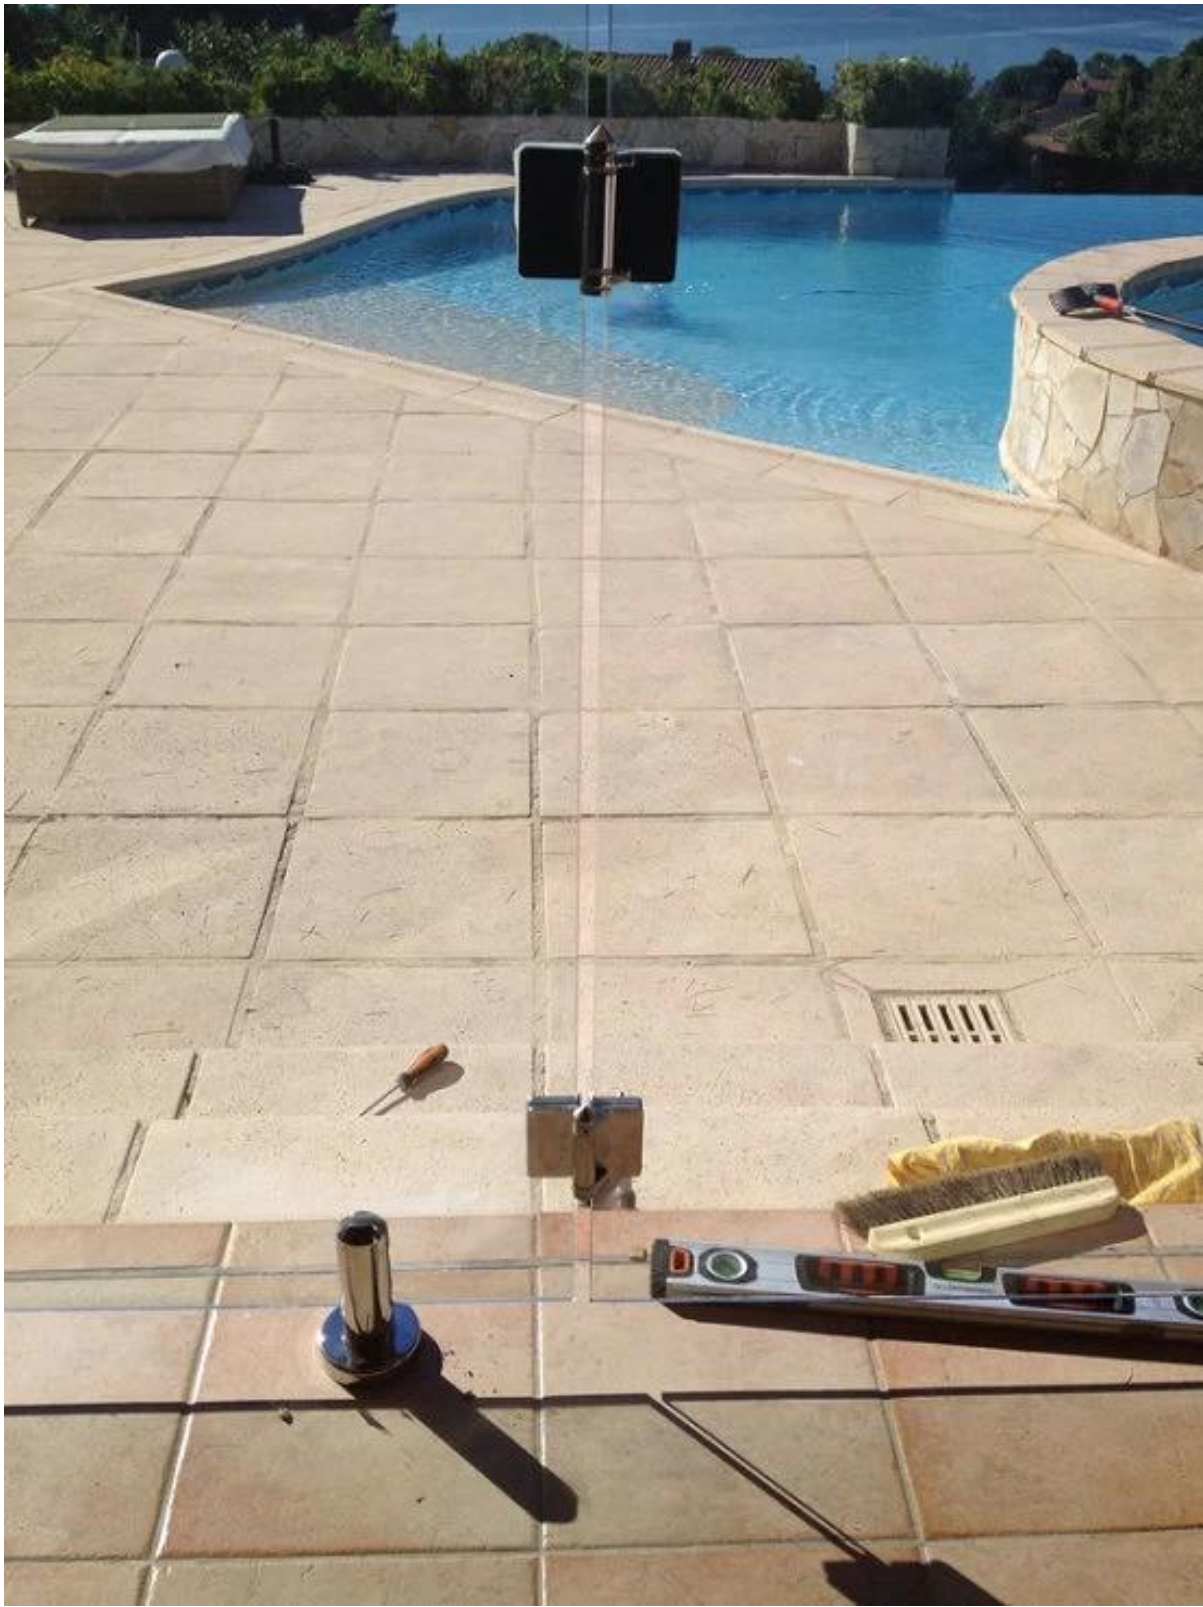

# Frameless glass pool fence project stainless steel hardware manufacturer

Project view:

Glass spigot

Our pool fence hardware:

Glass spigot:

Glass Hinge:

Glass Latch: