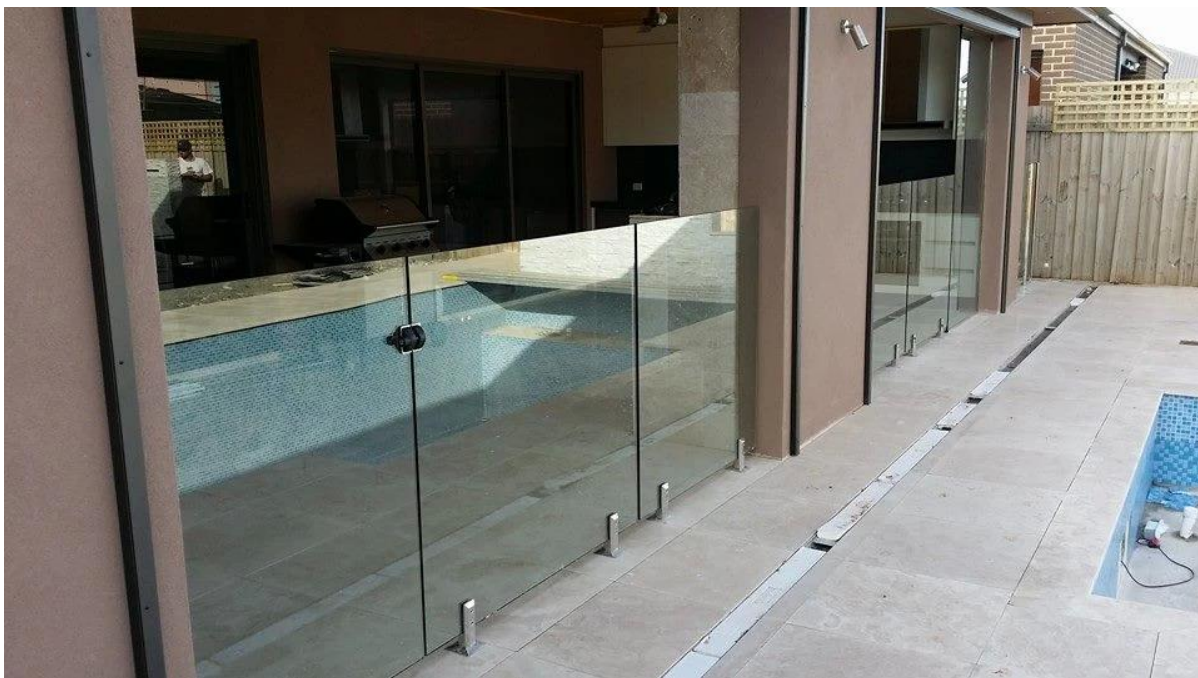

# Frameless glass pool fence project stainless steel hardware manufacturer

Project view:

Glass spigot

Our pool fence hardware:

Glass spigot:

Glass Hinge:

Glass Latch: