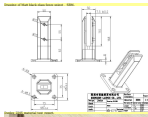

KEBILVIEW®