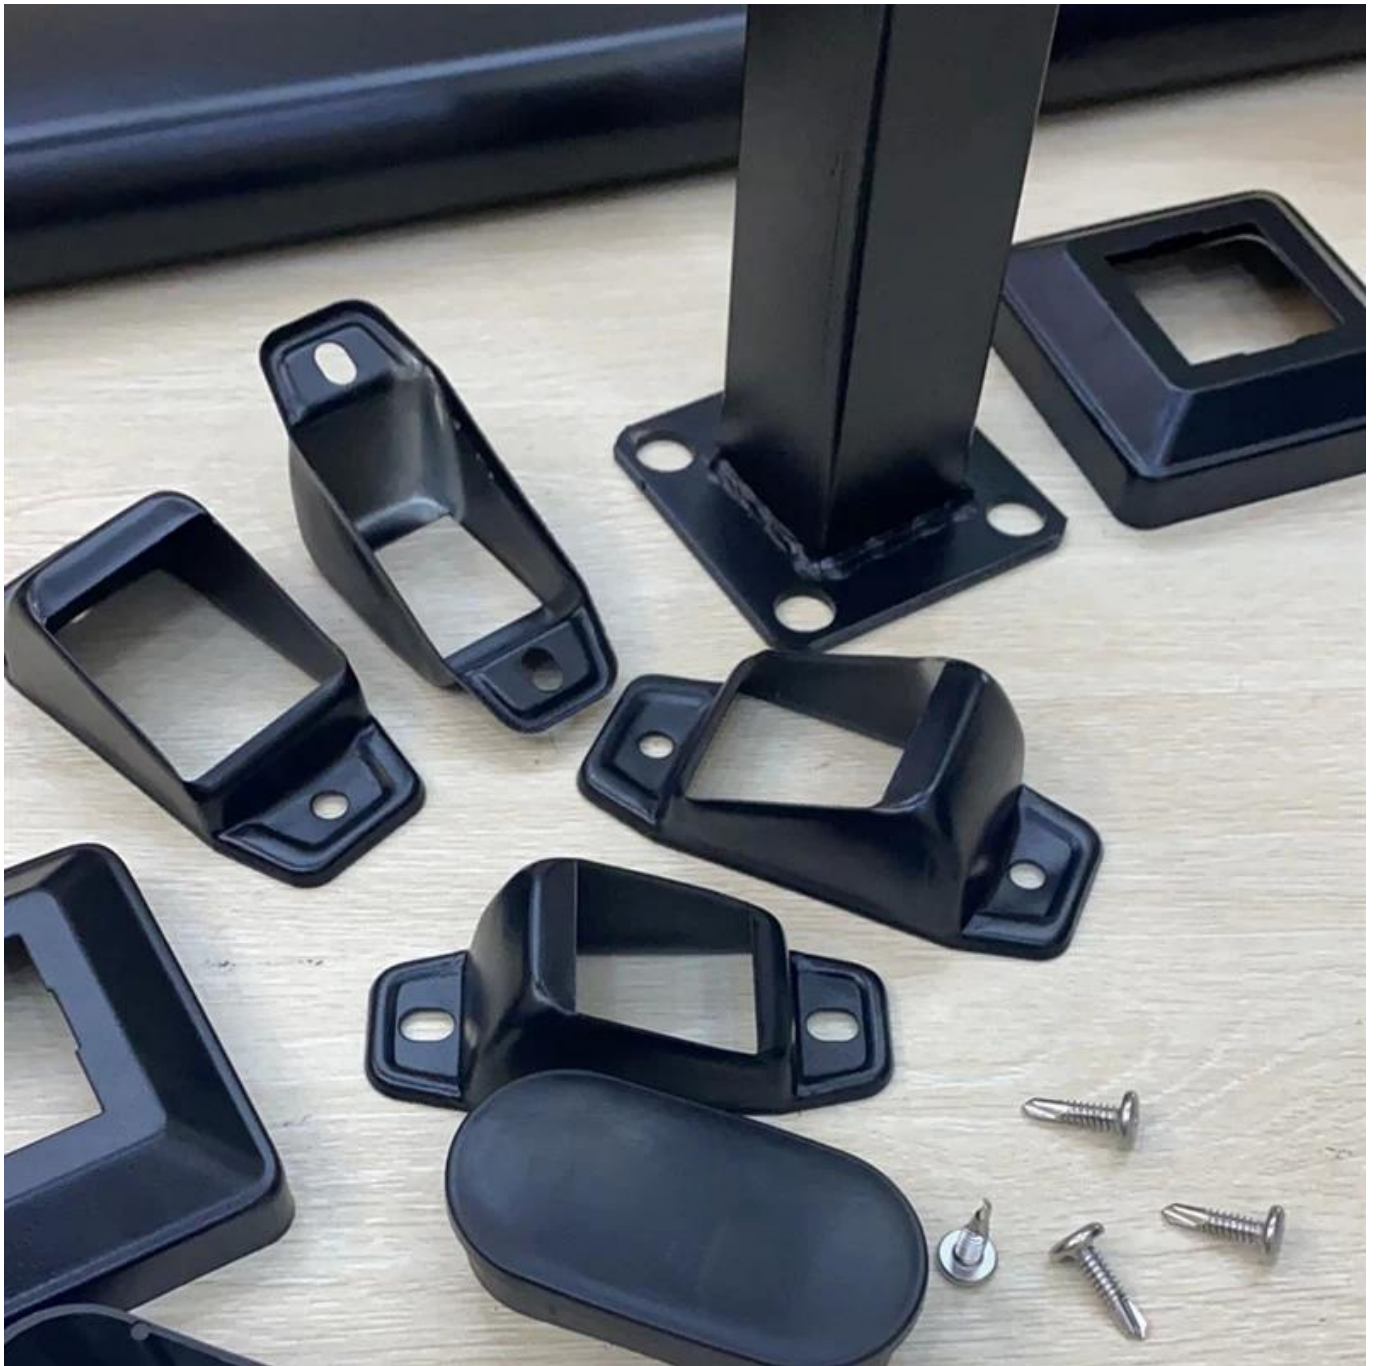

Black powder coated (akzo Nobel powder) Galvanised steel post for stair handrails easy to assemble with screws .

Specs. for steel stair handrails-

Galvanized Steel Railings

More sizes available-

Item	Specs.	Shape	Remark	Item	Specs.	Shape	Remark	Item	Specs. (mm)	Shape	Remark
Handrail (mm)	80x40		optional	Main Post	40x40 50x50		optional	Connector (middle/bottom rail to post)	32x32 40x40 40x30 50x50		optional
	60x30			Middle/Bottom rail	32x32 35x35 40x40 45x45			water-proof sleeves (for small vertical post)	19x19 16x16 22x22 25x25		
	70x30				40x30				25x12 28x20		
	93x45			Small vertical post	19x19 16x16 22x22 25x25			Rivet screw	M6x15		
	80x40				25x12			corner connector (handrail to handrail to post)	80x40/40		
	80x40				28x20			T shape connector	80x40/40		
	60x40				25x18			post to handrail connector	80x40		
	60x60				φ22			Handrail connection cover	80x40		
	50x50			Middle/Bottom slot rail	32x32 35x35			Main post base plate	40x40		
	60x40				40x30			Main post base cover	40x40		
								handrail cap	80x40		

Mass production photos of Galvanised steel post for stair handrail-