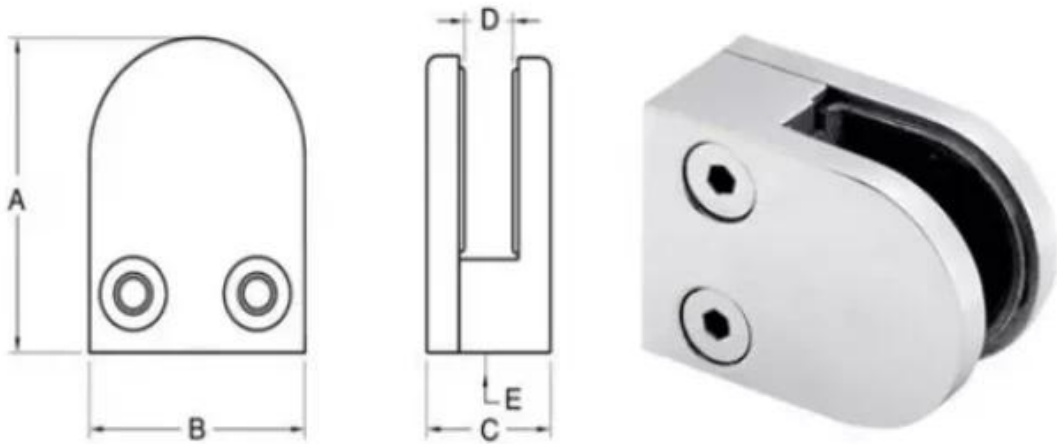

Item No.	A	B	C	D
G103	50	40	22	8
G104	50	40	26	12
→ G105	54	45	28	14
For 10-12mm glass