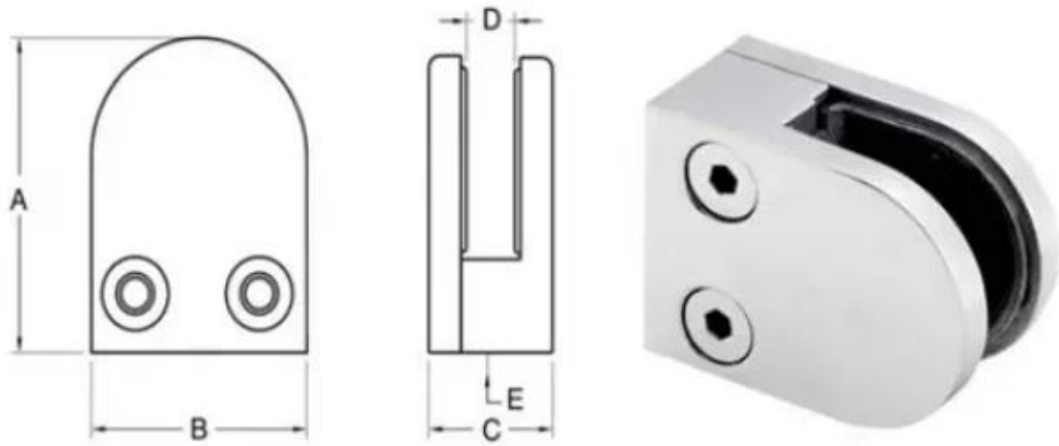

Item No.	A	B	C	D
G103	50	40	22	8
G104	50	40	26	12
→ G105	54	45	28	14
For 10-12mm glass