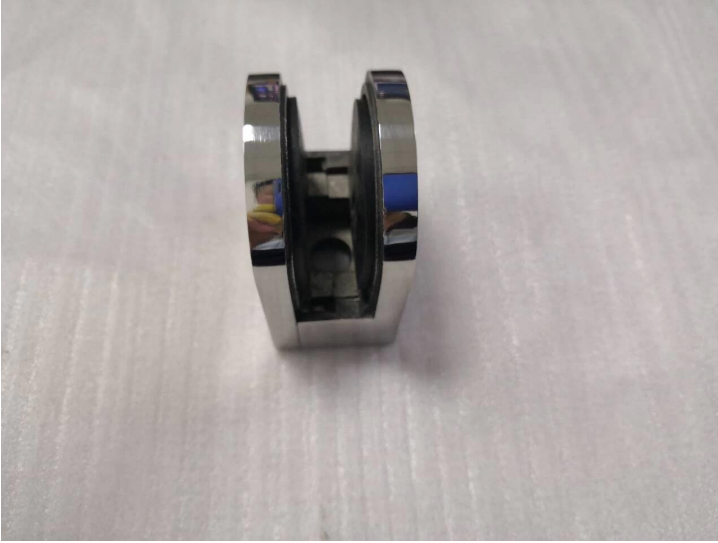

Glass Balustrade Kebil Frameless Glass Balustrade Stair Railing Clamp

Product Name	Glass Balustrade Kebil Frameless Glass Balustrade Stair Railing Clamp
Size	W50*D40*T26(mm)
For glass thickness	8mm or 10mm Glass
Material	SUS304, SUS316
Surface Treatment	Satin brushed, mirror polished or electroplated
Package	Individually In Plastic Bag, Standard Carton For Outer Packing
Certificate	ISO 9001-2000
Usage	(1) For Construction And Handrail Use. (2) In Shopping Mall, House. Railing Glass Clamps
Features	Made Of Stainless Steel, Beautiful Outlook, Easy To Clean, Good Quality Etc.
Related Keywords	Glass Clamp / Stainless Steel Glass Clamp / Stainless Steel Clamp / Glass Balustrade Clamp / Glass Clip / Frameless Glass Clamp
Application	Decoration, Widely Used On Stainless Steel Balustrade & Handrails. Indoor Or Outdoor Decorations.
Lead Time	2-4 weeks.
MOQ	100 pieces.

Mirror polished finish:

Satin brushed finish:

Black Powder Coated Finish:

Black Electro-plated Finish:

Different types of glass clamps with dimensions:

G102

G103/G104

G105

G108R

PV-90

CB-180

BC-60

BC-80x35

CB-90

Specifications of all glass clamps in our company

Drawing	Picture	Ref.	A	B	C	D	E
		G108	55	55	25	11	0
		G108R	58	55	30	11	R25.4
		G101	51	41	25	11	0
		G101R	55	41	25	11	R21.5/R25.4
		G102	44	44	25	11	0
		G102R	48	44	25	11	R21.5/R25.4
		G103	50	40	22	8	0
		G104	50	40	26	12	0
		G105	54	45	28	14	0
		G107	63	45	28	14	0
		G103R	52	40	22	8	R21.5
		G104R	52	40	26	12	R21.5
		G105R	58	45	28	14	R21.5/R25.4
		G107R	66	45	28	14	R21.5/R25.4
		G106	50	40	25	12	0
		G106R	52	40	25	12	R21.5/R25.4