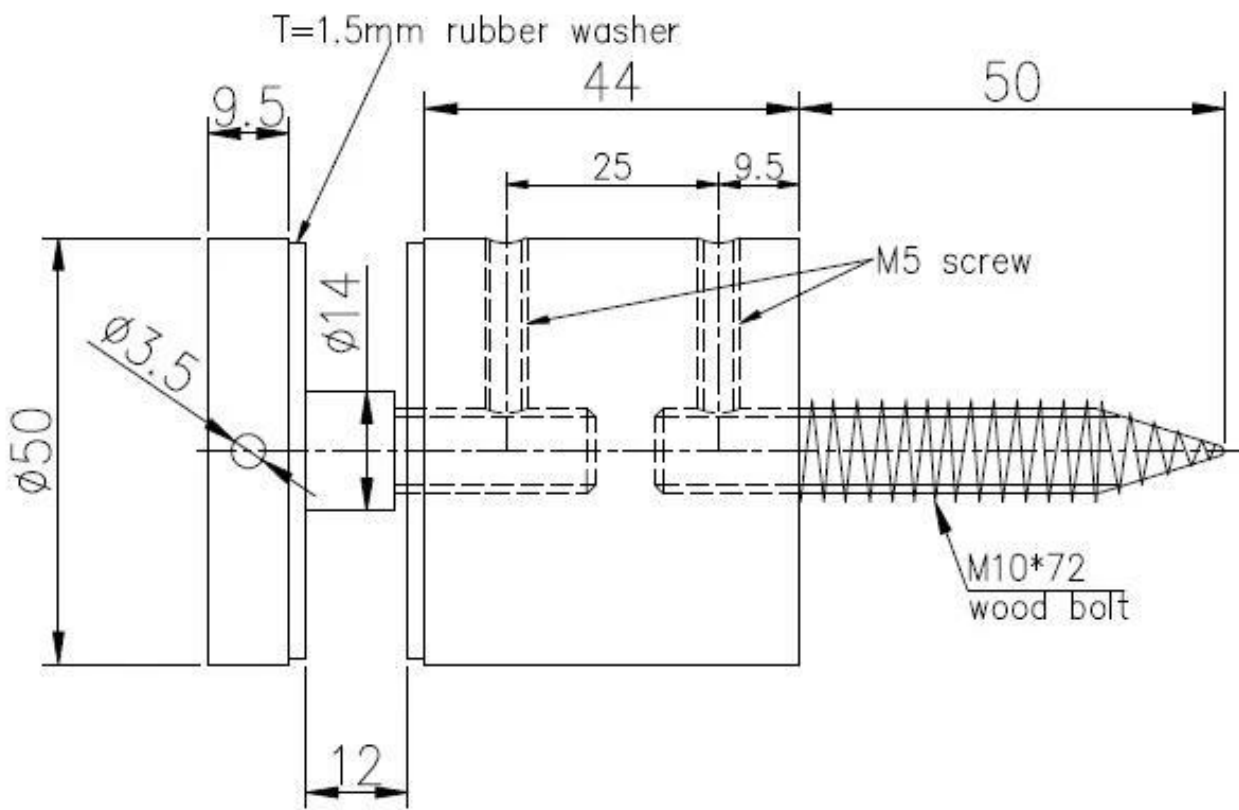

Glass Holding Standoff Glass Pool Fence Standoff Railing Handrail Glass Fittings

Specifications:

Product Name	Glass Holding Standoff Glass Pool Fence Standoff Railing Handrail Glass Fittings
Material	Stainless Steel 304/316
Other Name	Glass standoff, stainless steel glass standoff, glass railing standoff
Finish	Mirror polished, or satin prushed
Glass standoff size	2" diameter with a 1-3/4" base, cap thickness 3/8"
For glass thickness	1/2" and 3/4" (12 and 19 mm) Tempered Glass
Drilled Glass Hole	Diameter 12mm required in glass
Net weight	910g/piece
Mounting	wall mounting/side mounting/fascia mounting
MOQ	10 pieces
Sample	Available
OEM & ODM service	Acceptable
Application	Indoor and outdoor staircases design,balcony railing,deck frameless glass railing, Juliet balcony design, floating staircase
Factory Inspection	Available

2" Diameter Standoff Cap and Base for Mounting to Wooden Substrate:

2" Diameter Standoff Cap and Base for Mounting to Concrete Substrate:

Project Photos:

Stainless steel glass standoff for frameless glass balustrade