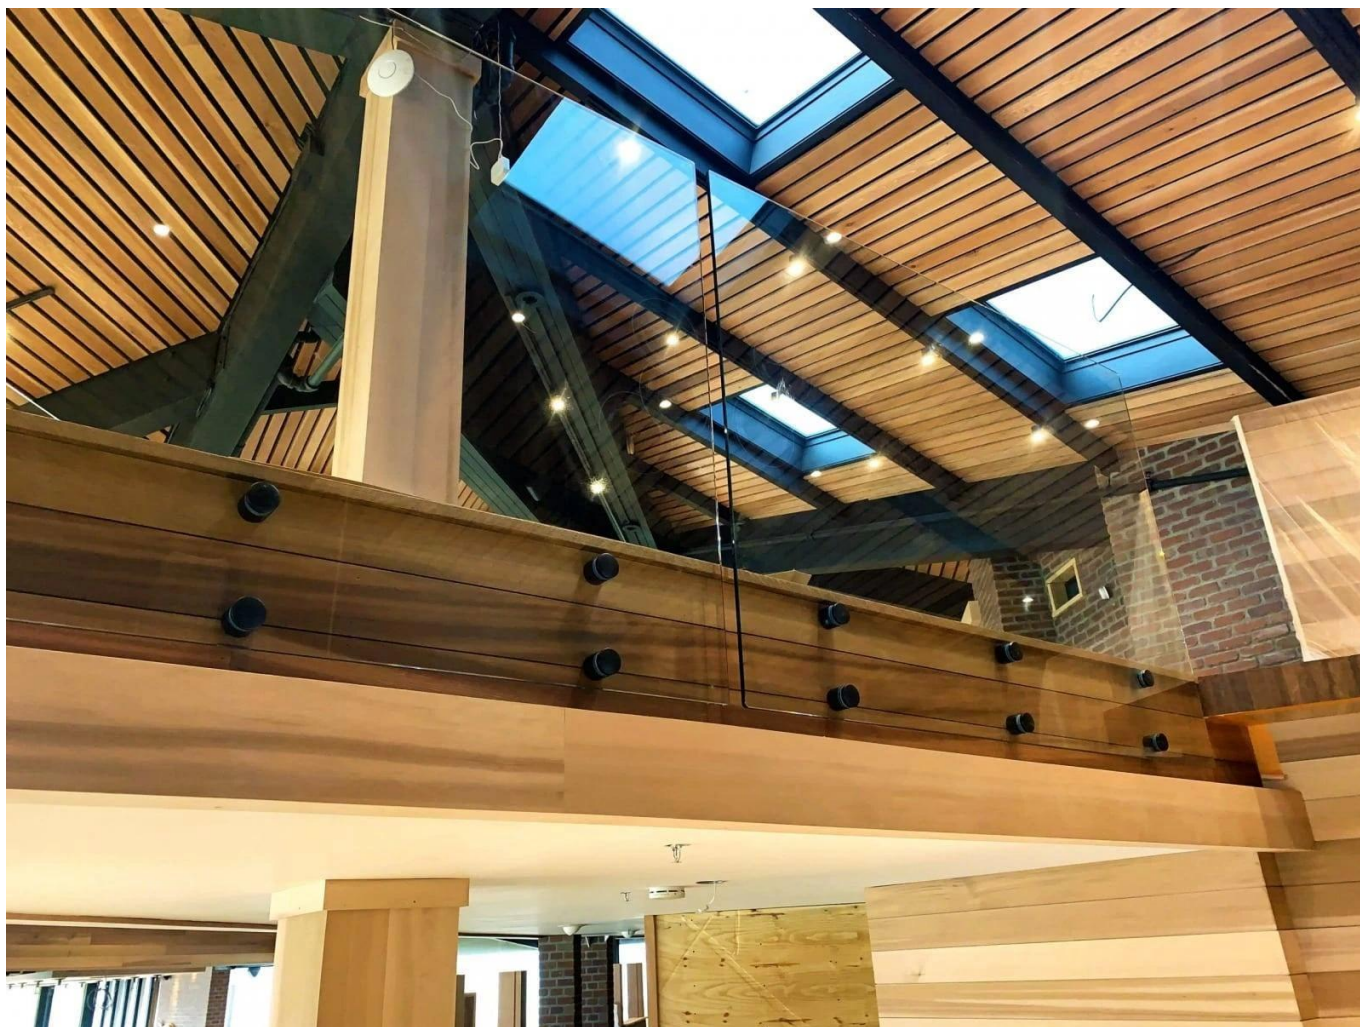

Glass Railing Stainless Steel Wall Mount Round Glass Standoff Black Matte Finish

Name	Solid glass standoff pins for balustrade and handrails
Model No.	SF-50
Diameter	50mm
Production Process	CNC machining
Material	Stainless steel 304/316
Finished	Satin/mirror/black
Installation	Glass wall mounted
For glass thickness	10-19mm
MOQ	10 pcs per item

The glass railing is a safety barrier that is becoming increasingly popular.

It is above all a protective handrail which is protecting its users from possible falls.

A **point fixing** glass railing has various applications:

Safety glass barrier for swimming pool and patio

Glass Balcony Balustrade

Glass staircase Rake

Safety guardrail for landing or mezzanine.

In addition to our **glass railing on profiles'** range, Kebil also offers you a range of glass railings adapted to your needs: point fixing, clamp fixing, lateral profile fixing, framed on each side, with posts, etc...