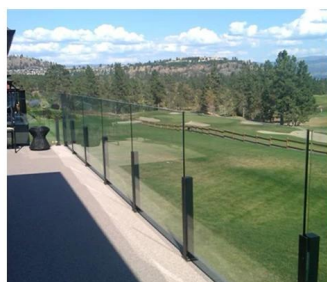

Glass Railing Stainless Steel Wall Mount Round Glass Standoff Black Matte Finish

Name	Solid glass standoff pins for balustrade and handrails
Model No.	SF-50
Diameter	50mm
Production Process	CNC machining
Material	Stainless steel 304/316
Finished	Satin/mirror/black
Installation	Glass wall mounted
For glass thickness	10-19mm
MOQ	10 pcs per item

The glass railing is a safety barrier that is becoming increasingly popular.

It is above all a protective handrail which is protecting its users from possible falls.

A **point fixing** glass railing has various applications:

Safety glass barrier for swimming pool and patio

Glass Balcony Balustrade

Glass staircase Rake

Safety guardrail for landing or mezzanine.

In addition to our **glass railing on profiles'** range, Kebil also offers you a range of glass railings adapted to your needs: point fixing, clamp fixing, lateral profile fixing, framed on each side, with posts, etc...