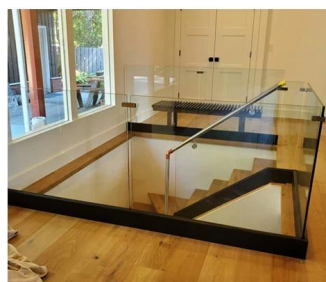

Glass Railing Stainless Steel Wall Mount Round Glass Standoff Black Matte Finish

Name	Solid glass standoff pins for balustrade and handrails
Model No.	SF-50
Diameter	50mm
Production Process	CNC machining
Material	Stainless steel 304/316
Finished	Satin/mirror/black
Installation	Glass wall mounted
For glass thickness	10-19mm
MOQ	10 pcs per item

The glass railing is a safety barrier that is becoming increasingly popular.

It is above all a protective handrail which is protecting its users from possible falls.

A **point fixing** glass railing has various applications:

Safety glass barrier for swimming pool and patio

Glass Balcony Balustrade

Glass staircase Rake

Safety guardrail for landing or mezzanine.

In addition to our **glass railing on profiles'** range, Kebil also offers you a range of glass railings adapted to your needs: point fixing, clamp fixing, lateral profile fixing, framed on each side, with posts, etc...